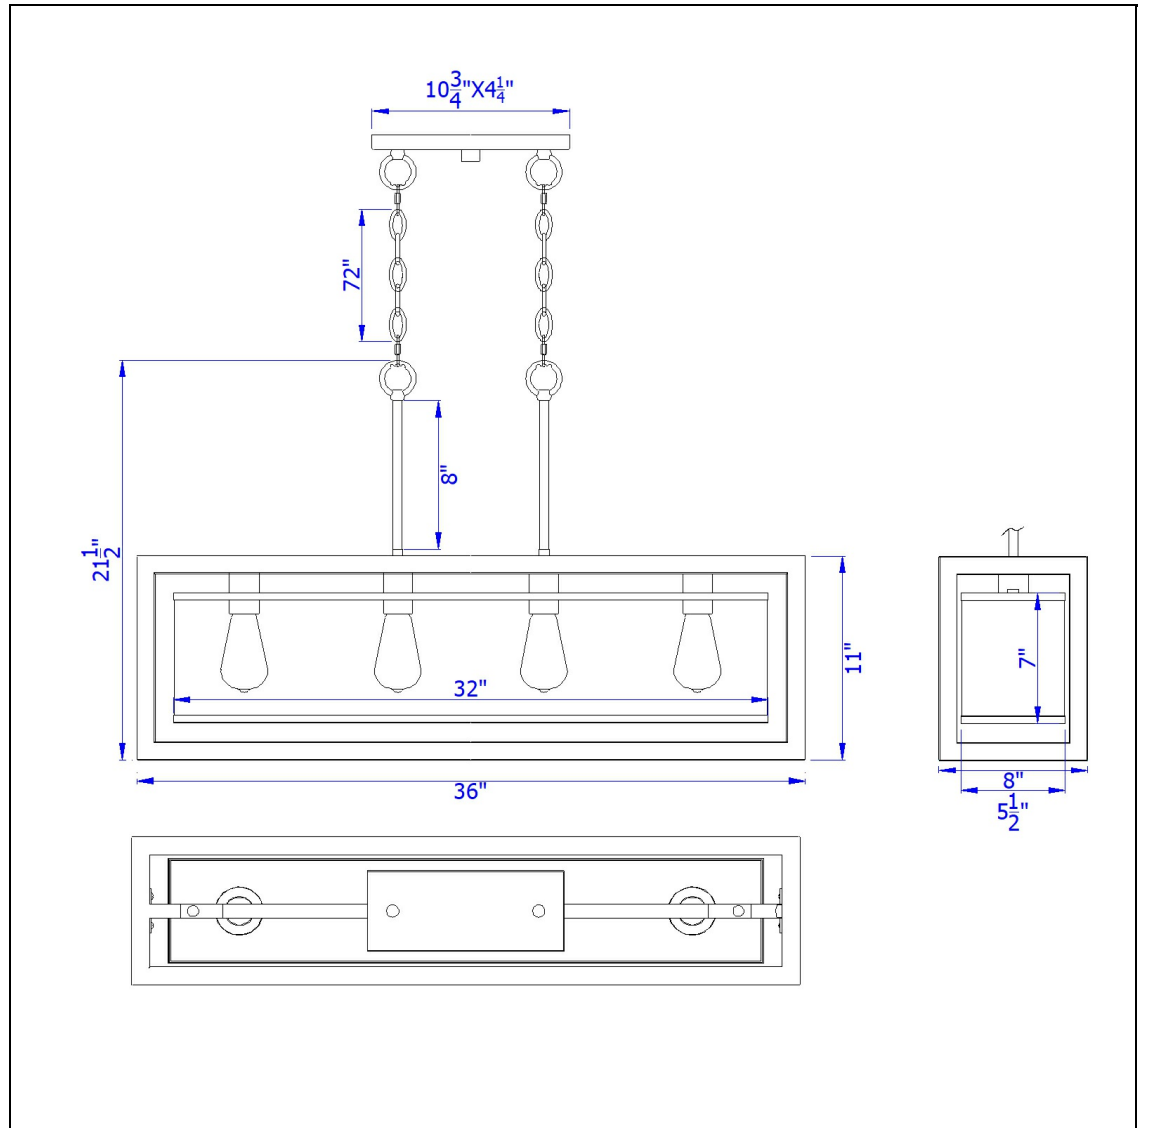

Product No. **FX-3781-4H**

Description

Palencia rubber wood Island chandelier with organza shade
Durable Metal and Wood Construction
Organza Fabric Shade
Rectangular Wooden Frame
Canopy Included
Hardwired
6 Foot Chain
This versatile wood and metal island chandelier is a wonderful addition to any kitchen, living room

Technical Specifications

UPC	020193067284	Shade Top1	32.00
Wattage	60W X 4	Shade Top2	5.50
Bulb Base	E12	Shade Bottom1	32.00
Number of Lights	4	Shade Bottom2	5.50
Color	Distressed oak	Shade Side	7.00
Base Color	Black	Carton 1 Dimensions	14.00 x 15.50 x 39.00
		Carton 2 Dimensions	0.00 x 0.00 x 39.00
		Package Dimensions	L: 39.00 W: 15.50 H: 14.00