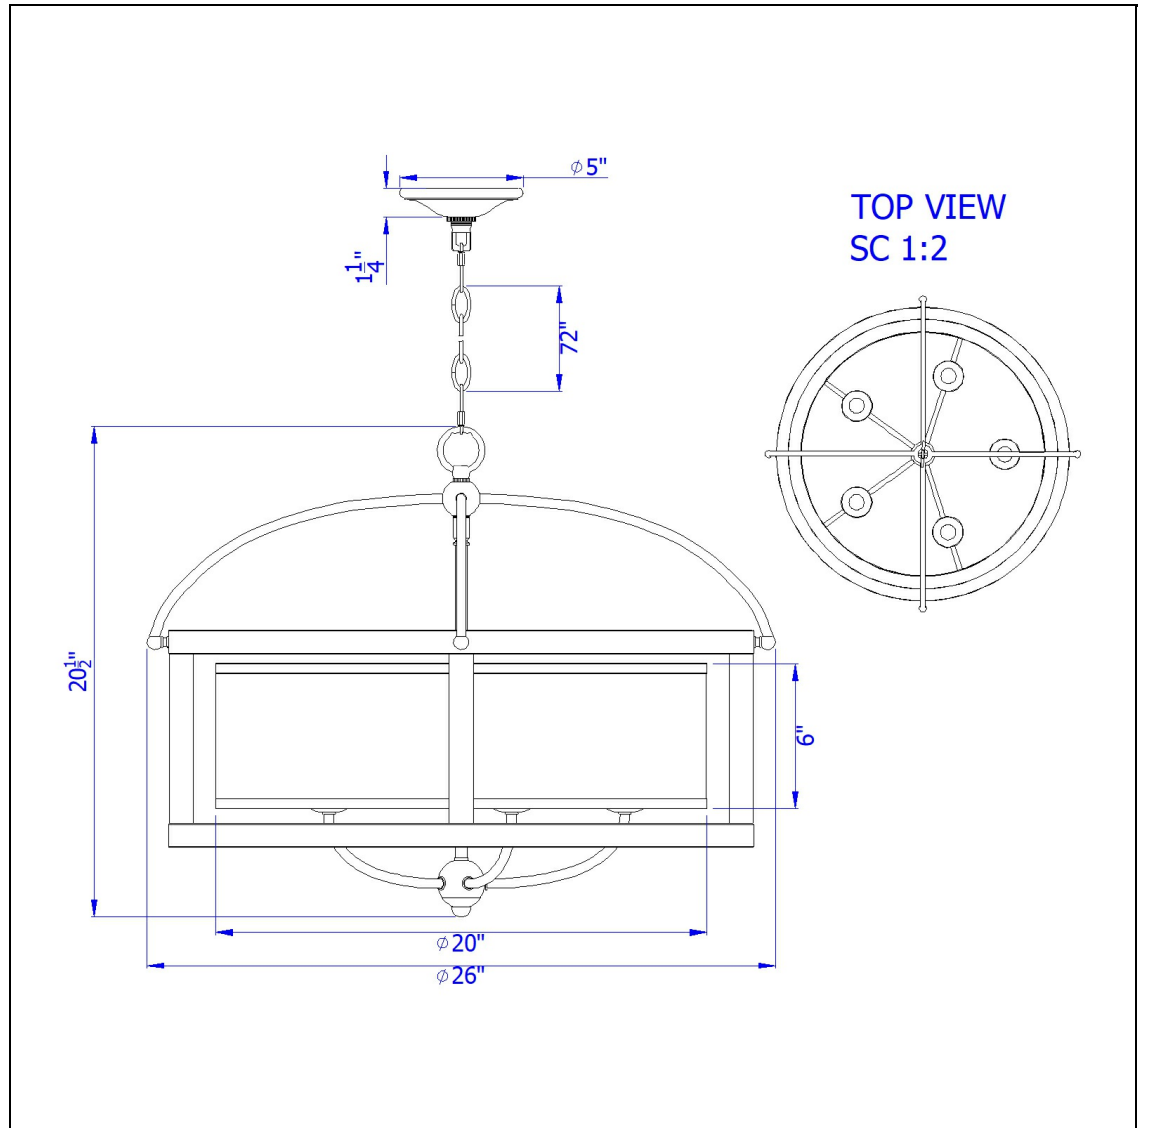

Product No. **FX-3781-5**

Description

Palencia rubber wood round chandelier with organza shade  
Durable Metal and Wood Construction  
Organza Fabric Shade  
Circular Wooden Frame  
Canopy Included  
Hardwired  
6 Foot Chain  
This versatile wood and metal chandelier is a wonderful addition to any foyer, kitchen, living room

Technical Specifications

<b>UPC</b>	020193067284	<b>Shade Top1</b>	20.00
<b>Wattage</b>	60W X 5	<b>Shade Bottom1</b>	20.00
<b>Bulb Base</b>	E12	<b>Shade Side</b>	6.00
<b>Number of Lights</b>	5	<b>Carton 1 Dimensions</b>	21.00 x 26.80 x 26.80
<b>Color</b>	Distressed oak	<b>Carton 2 Dimensions</b>	0.00 x 0.00 x 26.80
<b>Base Color</b>	Black	<b>Package Dimensions</b>	L: 26.80 W: 26.80 H: 21.00