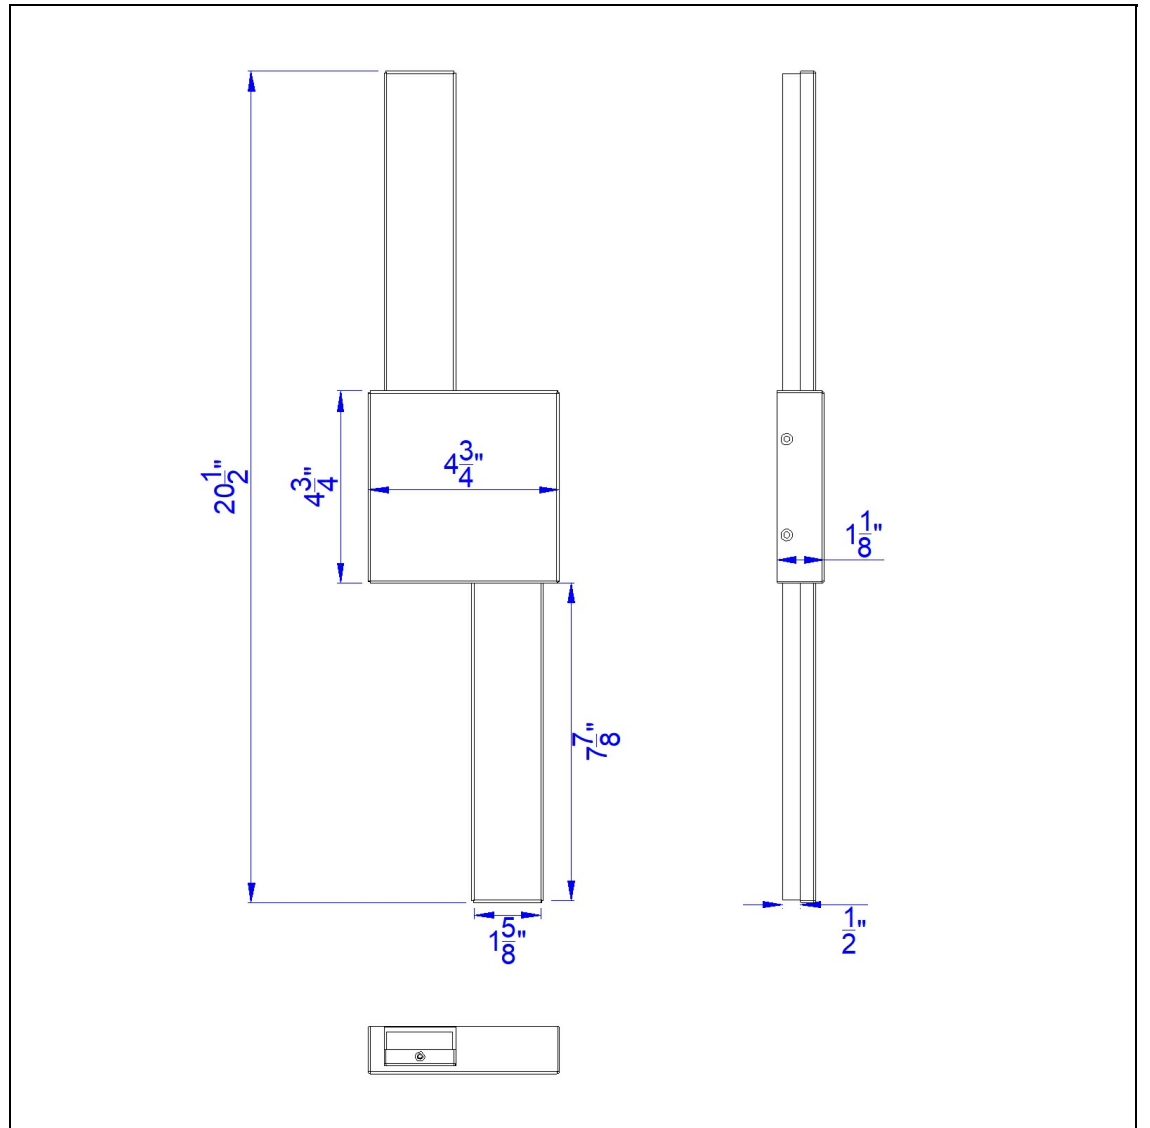

Product No. **LA-8031**

Description

Jaca LED twin backlit wall sconce  
Durable Metal and Acrylic Construction  
3000K Light Temperature  
1300 Lumen Output  
Hardwired  
Dimmable with Lutron: DVCL-153P/SCL-153P/AYCL-153P/CTCL-153P/DVCL-253P Model Dimmers  
Back Light Style  
Add a dramatic effect to your wall with this back light wall sconce. It features a black iron colore

Technical Specifications

<b>UPC</b>	020193067284
<b>Wattage</b>	LED 20W
<b>CRI</b>	90
<b>Lumen</b>	1300LM
<b>Bulb Base</b>	Integrated LED
<b>Number of Lights</b>	LED
<b>Color</b>	Black Iron
<b>Base Color</b>	Black

<b>Carton 1 Dimensions</b>	23.60 x 8.30 x 13.10
<b>Carton 2 Dimensions</b>	0.00 x 0.00 x 13.10
<b>Package Dimensions</b>	L: 13.10 W: 8.30 H: 23.60