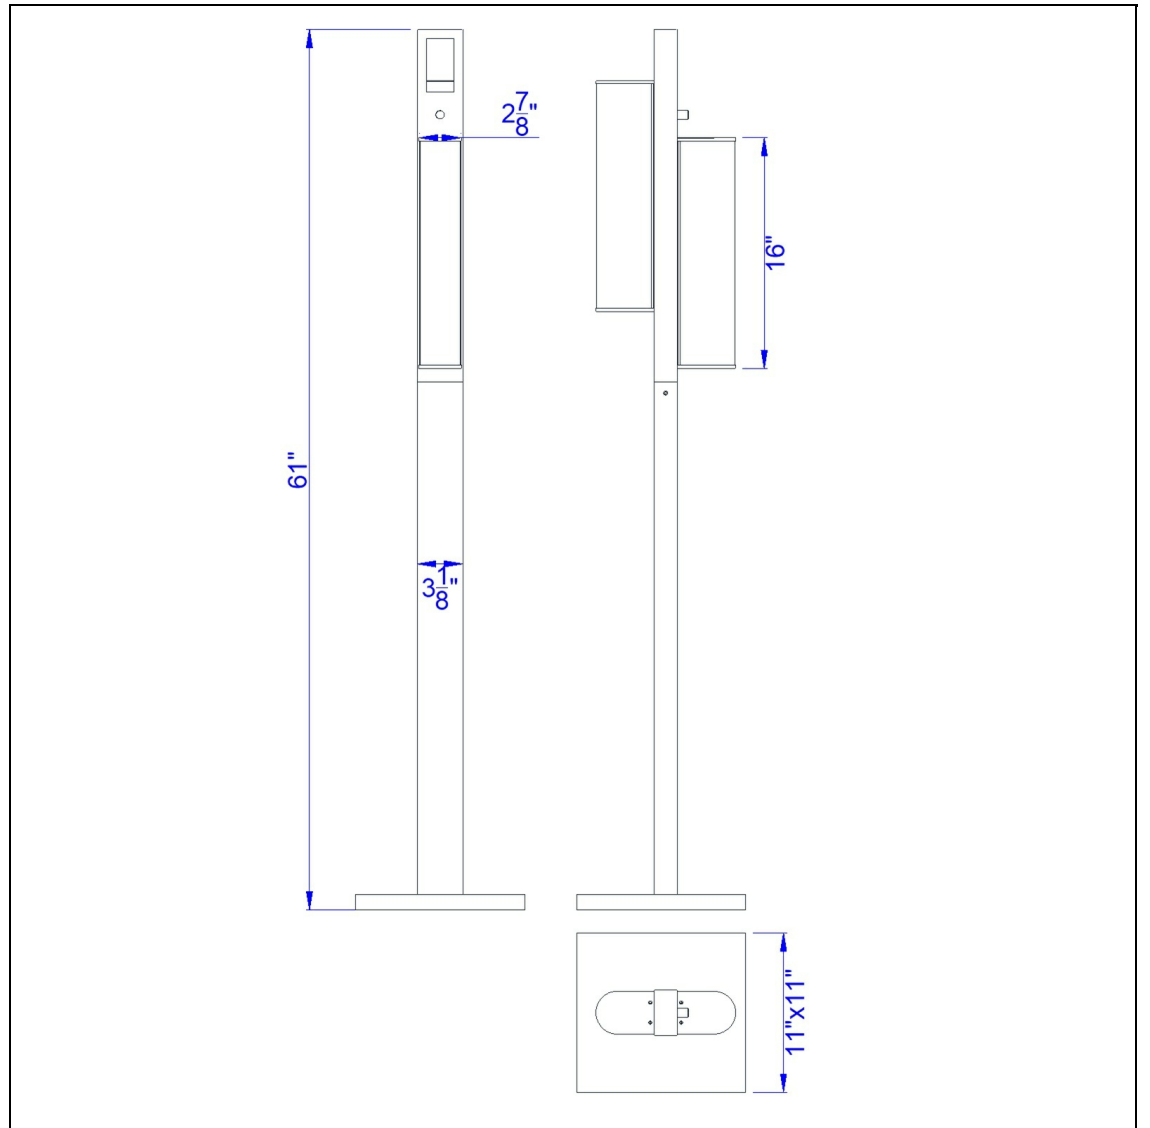

Product No. **LA-8032FL**

Description

Zamora dual LED metal floor lamp with dimmer switch  
Durable Metal and Acrylic Construction  
3000K Light Temperature  
2010 Lumen Output  
Dimmer Switch  
Integrated Led Light  
Add a modern touch to any office area or next to your favorite chair this metal led floor lamp. It f

Technical Specifications

<b>UPC</b>	020193067284
<b>Wattage</b>	LED 40W
<b>CRI</b>	90
<b>Lumen</b>	2100LM
<b>Switch Type</b>	DIMMER
<b>Bulb Base</b>	Integrated LED
<b>Number of Lights</b>	LED
<b>Color</b>	Brushed Steel
<b>Base Color</b>	Brushed Steel

<b>Carton 1 Dimensions</b>	16.40 x 5.50 x 39.80
<b>Carton 2 Dimensions</b>	0.00 x 0.00 x 39.80
<b>Package Dimensions</b>	L: 39.80 W: 5.50 H: 16.40