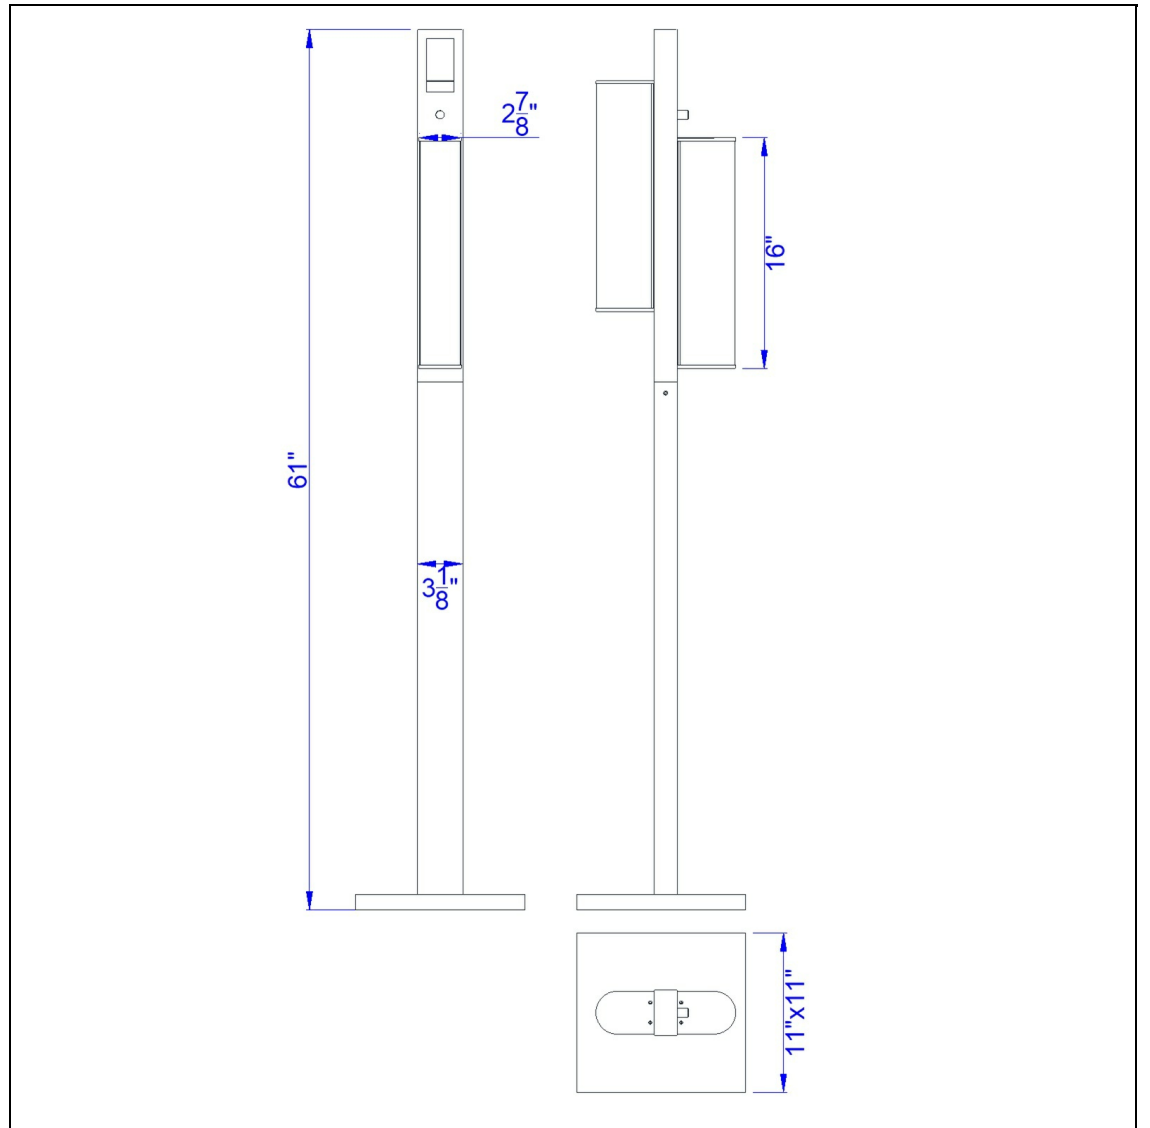

Product No. **LA-8032FL**

Description

Zamora dual LED metal floor lamp with dimmer switch
Durable Metal and Acrylic Construction
3000K Light Temperature
2010 Lumen Output
Dimmer Switch
Integrated Led Light
Add a modern touch to any office area or next to your favorite chair this metal led floor lamp. It f

Technical Specifications

UPC	020193067284
Wattage	LED 40W
CRI	90
Lumen	2100LM
Switch Type	DIMMER
Bulb Base	Integrated LED
Number of Lights	LED
Color	Brushed Steel
Base Color	Brushed Steel

Carton 1 Dimensions	16.40 x 5.50 x 39.80
Carton 2 Dimensions	0.00 x 0.00 x 39.80
Package Dimensions	L: 39.80 W: 5.50 H: 16.40