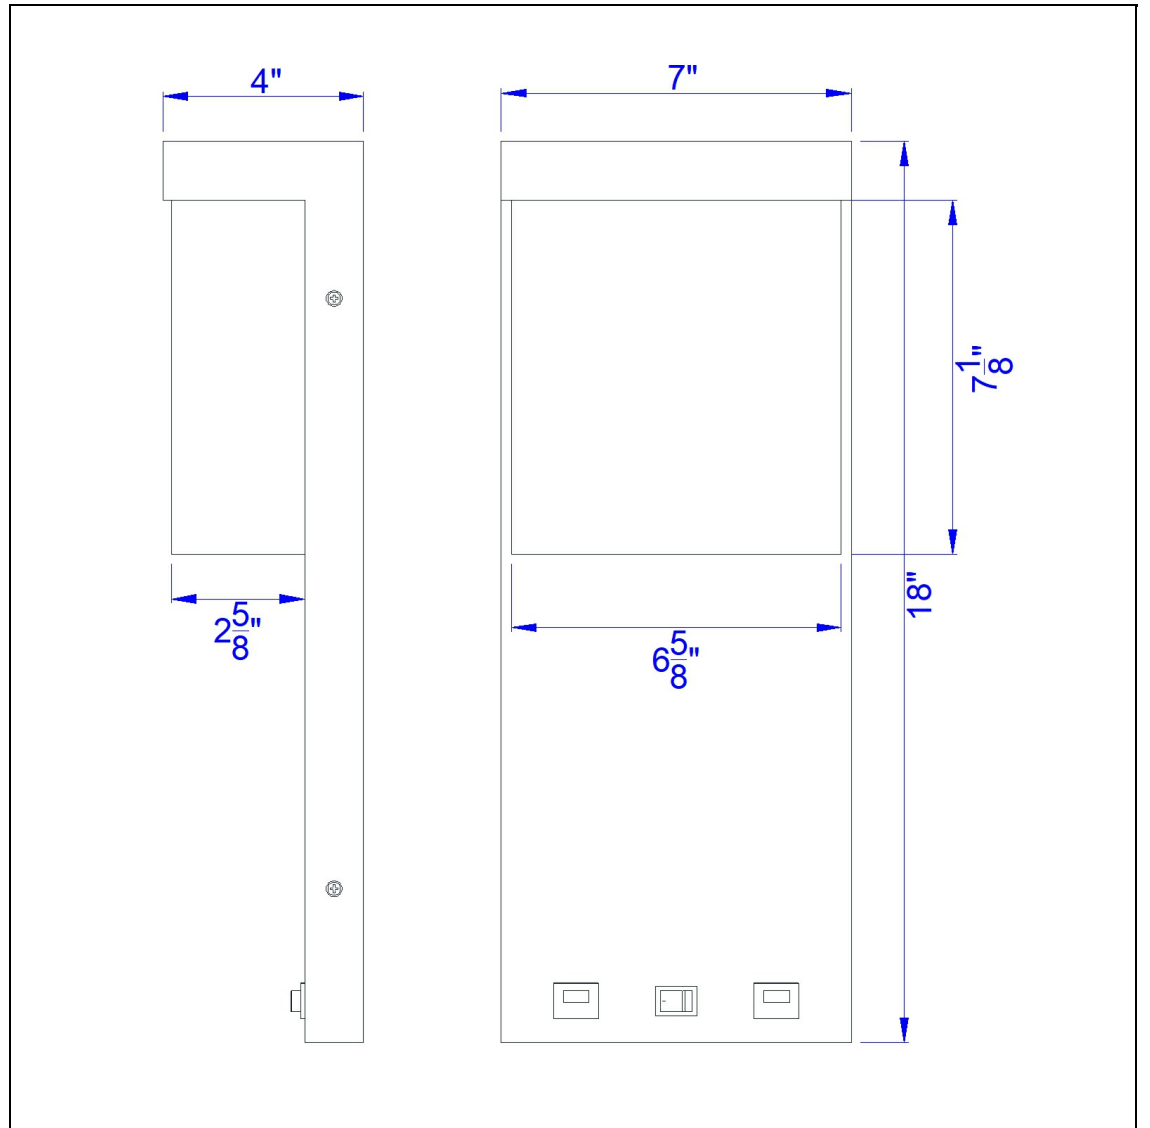

Product No. **LA-8034**

Description

Getafe metal LED bedside wall sconce with rocker switch and 2 USB charging ports
Durable Metal Construction
3000K Light Temperature
650 Lumen Output
Rocker Switch on Base
USB Port
Acrylic Shade
This versatile wall mount metal light features a durable metal construction and dual usb charging po

Technical Specifications

UPC	020193067284
Wattage	LED 10W
CRI	90
Lumen	650LM
Switch Type	ON/OFF
Bulb Base	Integrated LED
Number of Lights	LED
Color	Santin Gold
Base Color	Santin Gold

Carton 1 Dimensions	21.30 x 13.30 x 20.50
Carton 2 Dimensions	0.00 x 0.00 x 20.50
Package Dimensions	L: 20.50 W: 13.30 H: 21.30