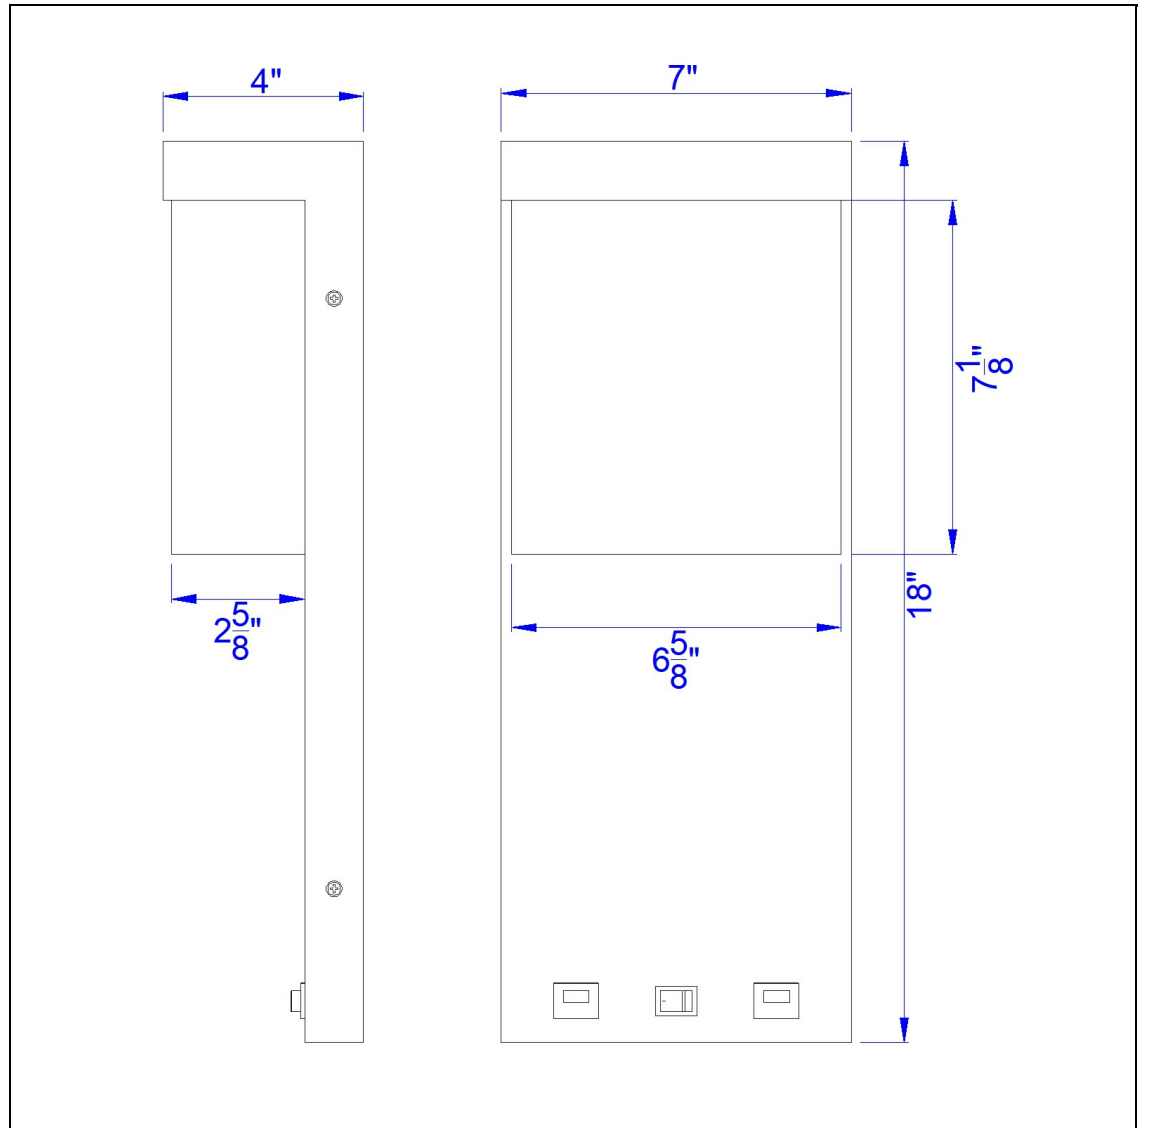

Product No. **LA-8034**

Description

Getafe metal LED bedside wall sconce with rocker switch and 2 USB charging ports
Durable Metal Construction
3000K Light Temperature
650 Lumen Output
Rocker Switch on Base
USB Port
Acrylic Shade
This versatile wall mount metal light features a durable metal construction and dual usb charging po

Technical Specifications

| | |
|-------------------------|----------------|
| UPC | 020193067284 |
| Wattage | LED 10W |
| CRI | 90 |
| Lumen | 650LM |
| Switch Type | ON/OFF |
| Bulb Base | Integrated LED |
| Number of Lights | LED |
| Color | Santin Gold |
| Base Color | Santin Gold |

| | |
|----------------------------|----------------------------|
| Carton 1 Dimensions | 21.30 x 13.30 x 20.50 |
| Carton 2 Dimensions | 0.00 x 0.00 x 20.50 |
| Package Dimensions | L: 20.50 W: 13.30 H: 21.30 |