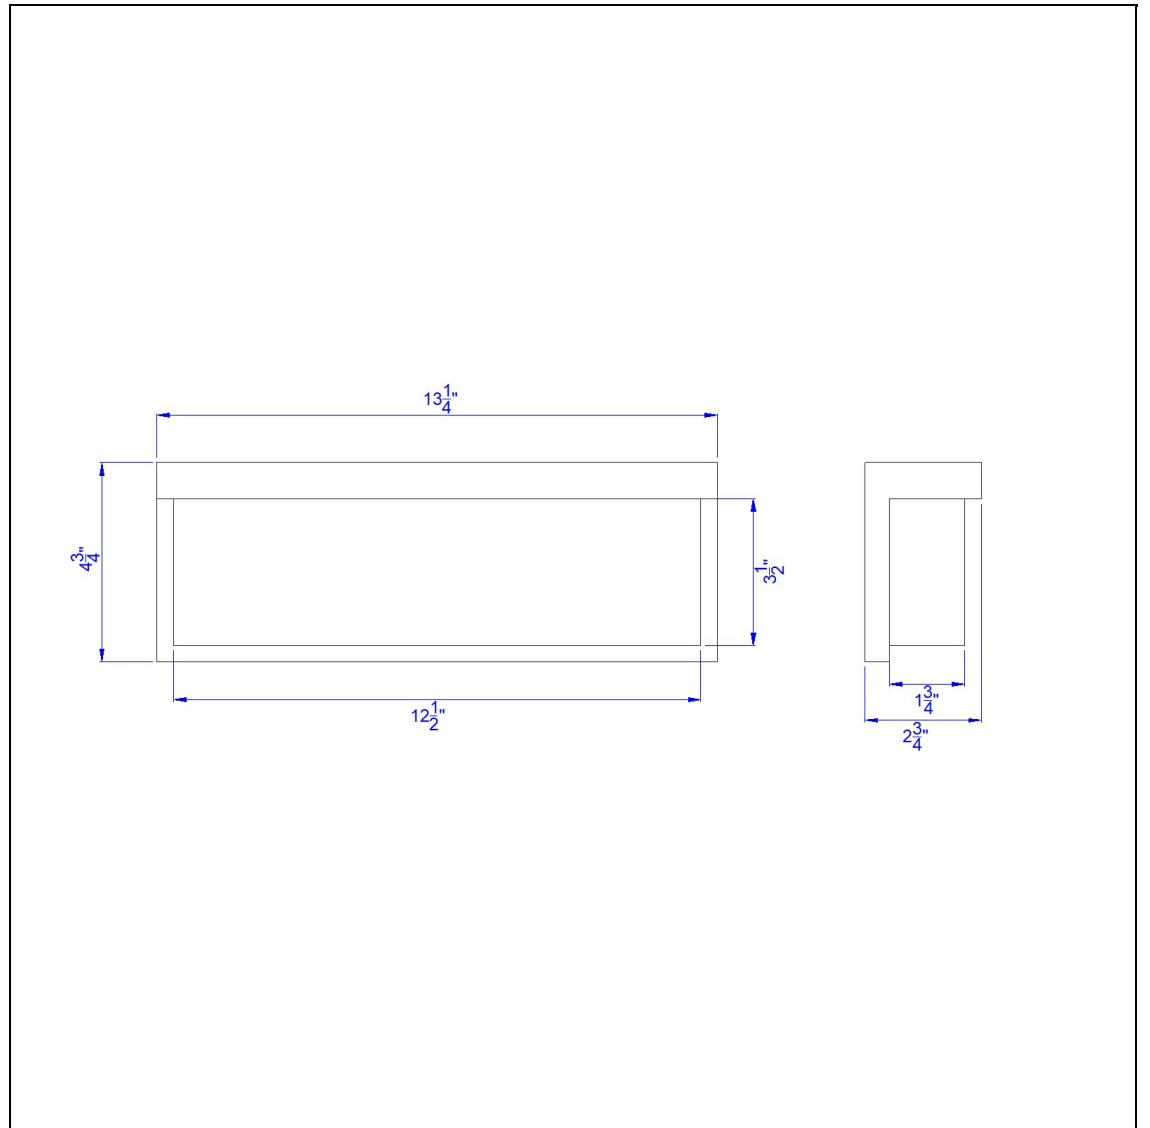

Product No. **LA-8035-13**

Description

Almeria metal LED 13" vanity light with acrylic shade
Durable Metal Construction
3000K Light Temperature
845 Lumen Output
Hardwired
Integrated Led
Acrylic Shade
Illuminate your space with this contemporary linear style vanity light. It features a durable metal

Technical Specifications

UPC	020193067284
Wattage	LED 13W
CRI	90
Lumen	845LM
Bulb Base	Integrated LED
Number of Lights	LED
Color	Brushed Steel
Base Color	Brushed Steel

Carton 1 Dimensions	16.40 x 16.30 x 15.00
Carton 2 Dimensions	0.00 x 0.00 x 15.00
Package Dimensions	L: 15.00 W: 16.30 H: 16.40