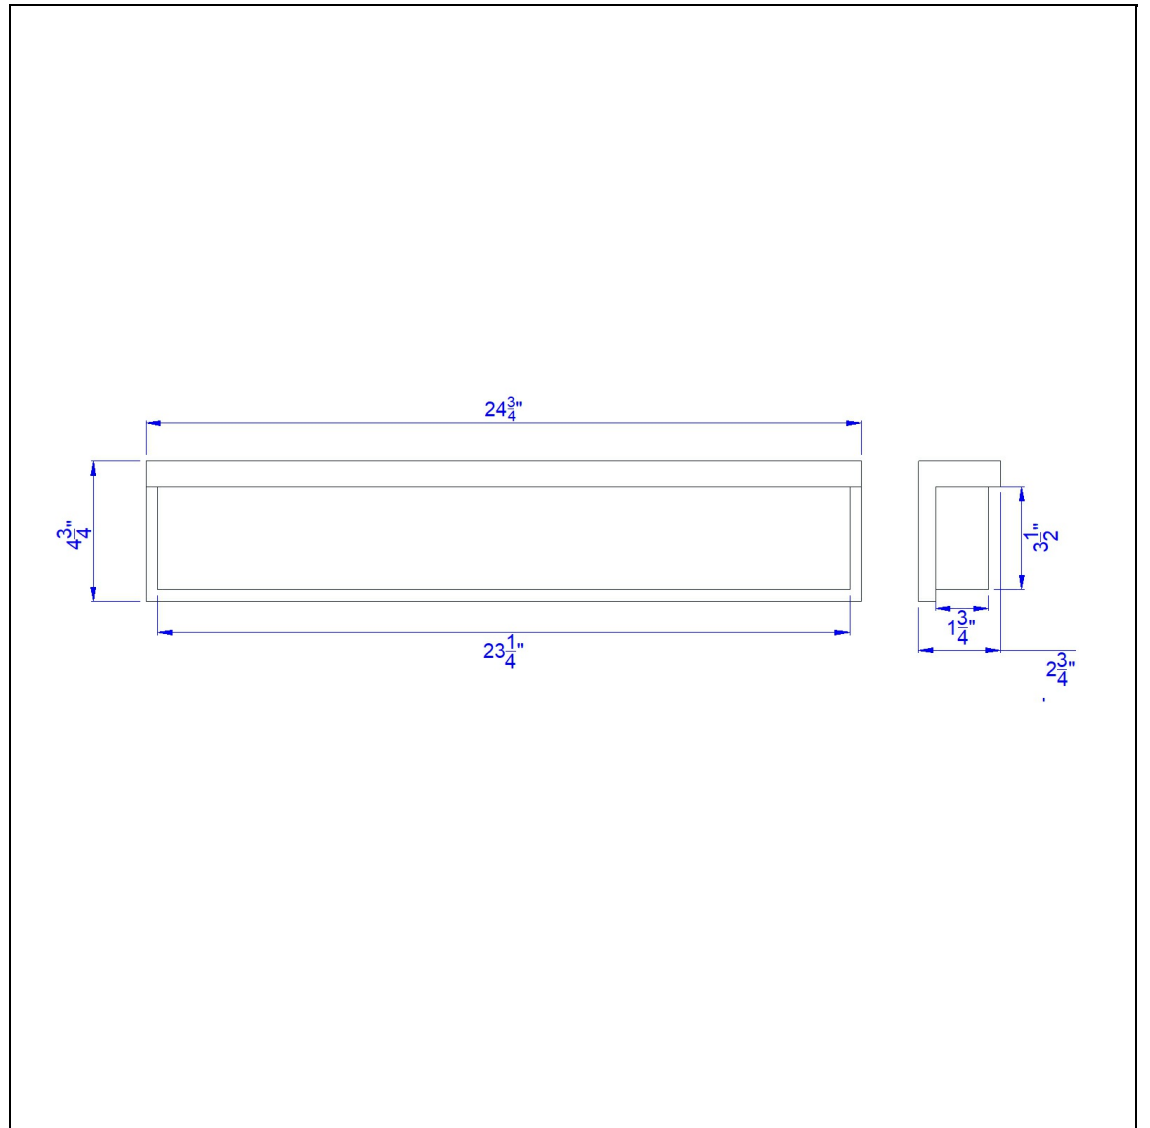

Product No. **LA-8035-26**

Description

Almeria metal LED 26" vanity light with acrylic shade
Durable Metal Construction
3000K Light Temperature
1690 Lumen Output
Hardwired
Integrated Led
Acrylic Shade
Illuminate your space with this contemporary linear style vanity light. It features a durable metal

Technical Specifications

UPC	020193067284
Wattage	LED 26W
CRI	90
Lumen	1690LM
Bulb Base	Integrated LED
Number of Lights	LED
Color	Brushed Steel
Base Color	Brushed Steel

Carton 1 Dimensions	28.30 x 11.00 x 15.00
Carton 2 Dimensions	0.00 x 0.00 x 15.00
Package Dimensions	L: 15.00 W: 11.00 H: 28.30