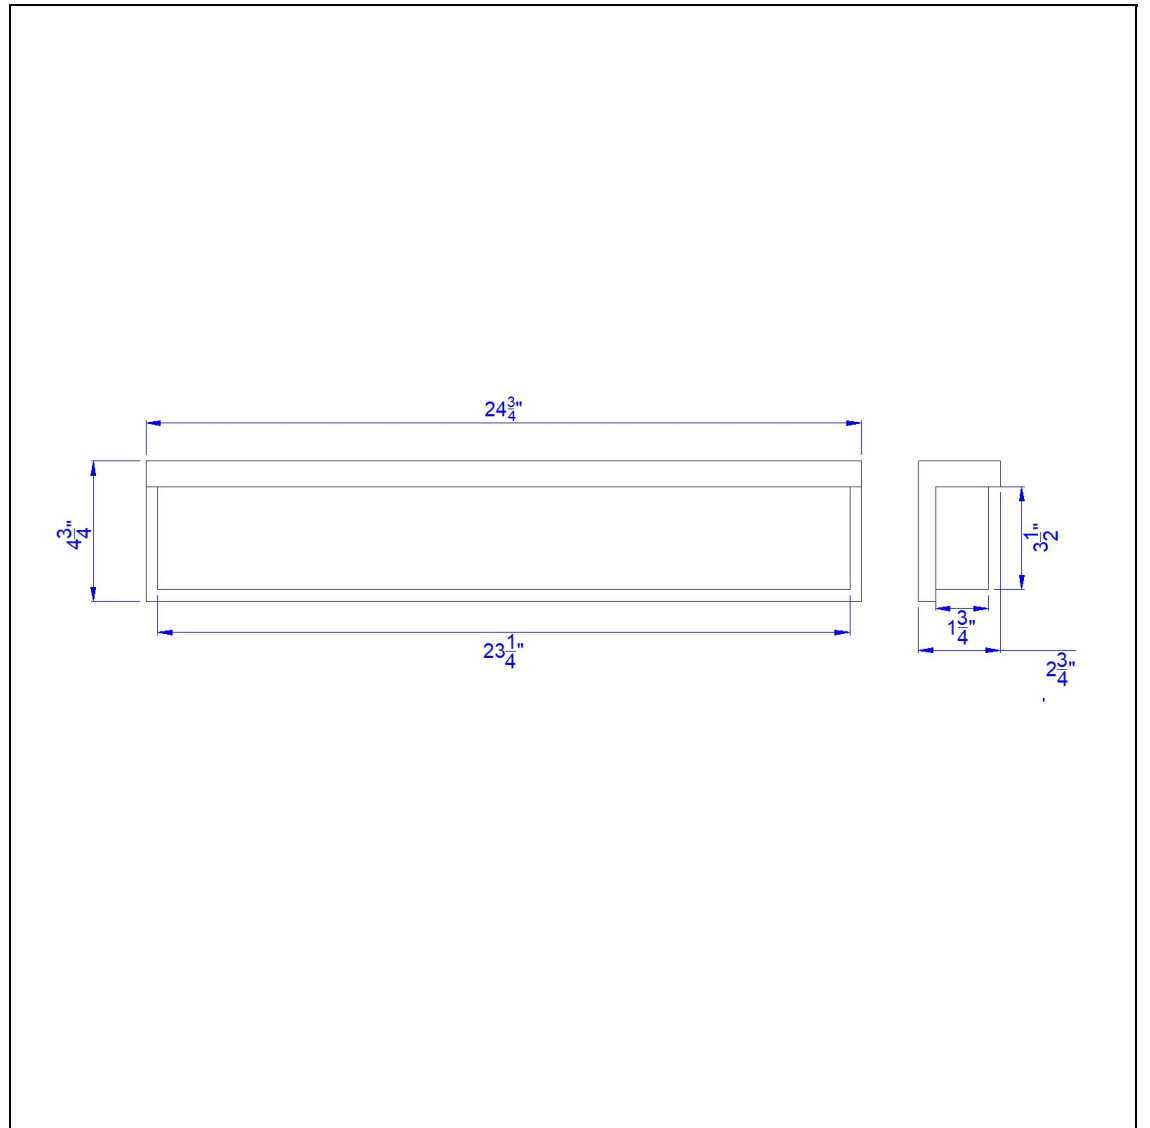

Product No. **LA-8035-26**

Description

Almeria metal LED 26" vanity light with acrylic shade  
Durable Metal Construction  
3000K Light Temperature  
1690 Lumen Output  
Hardwired  
Integrated Led  
Acrylic Shade  
Illuminate your space with this contemporary linear style vanity light. It features a durable metal

Technical Specifications

|                         |                |
|-------------------------|----------------|
| <b>UPC</b>              | 020193067284   |
| <b>Wattage</b>          | LED 26W        |
| <b>CRI</b>              | 90             |
| <b>Lumen</b>            | 1690LM         |
| <b>Bulb Base</b>        | Integrated LED |
| <b>Number of Lights</b> | LED            |
| <b>Color</b>            | Brushed Steel  |
| <b>Base Color</b>       | Brushed Steel  |

|                            |                            |
|----------------------------|----------------------------|
| <b>Carton 1 Dimensions</b> | 28.30 x 11.00 x 15.00      |
| <b>Carton 2 Dimensions</b> | 0.00 x 0.00 x 15.00        |
| <b>Package Dimensions</b>  | L: 15.00 W: 11.00 H: 28.30 |