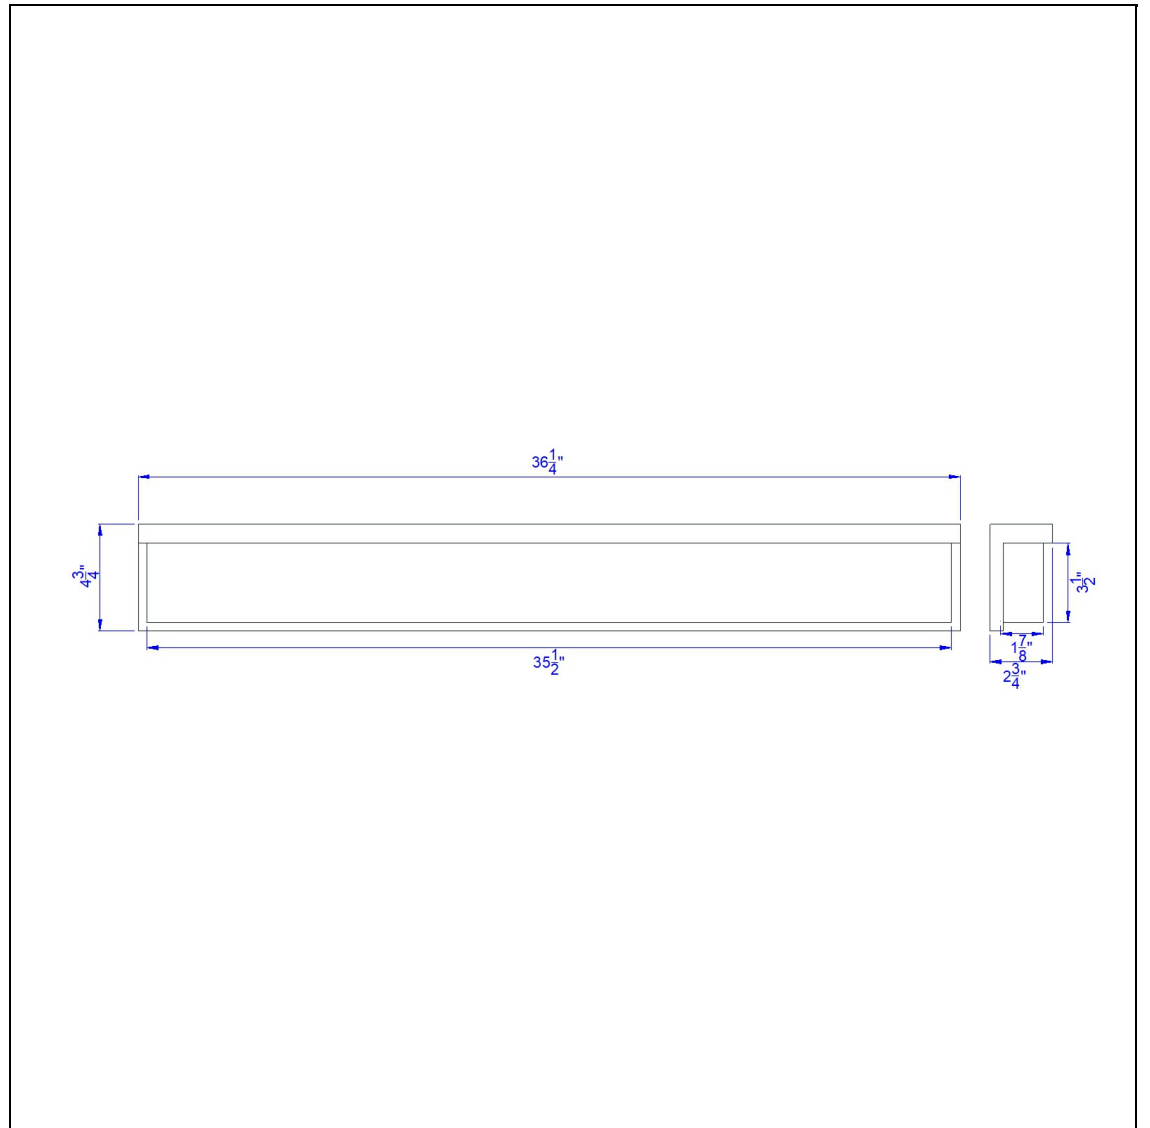

Product No. **LA-8035-39**

Description

Almeria metal LED 39" vanity light with acrylic shade  
Durable Metal Construction  
3000K Light Temperature  
2535 Lumen Output  
Hardwired  
Integrated Led  
Acrylic Shade  
Illuminate your space with this contemporary linear style vanity light. It features a durable metal

Technical Specifications

<b>UPC</b>	020193067284
<b>Wattage</b>	LED 39W
<b>CRI</b>	90
<b>Lumen</b>	2535LM
<b>Bulb Base</b>	Integrated LED
<b>Number of Lights</b>	LED
<b>Color</b>	Brushed Steel
<b>Base Color</b>	Brushed Steel

<b>Carton 1 Dimensions</b>	15.50 x 11.00 x 39.00
<b>Carton 2 Dimensions</b>	0.00 x 0.00 x 39.00
<b>Package Dimensions</b>	L: 39.00 W: 11.00 H: 15.50