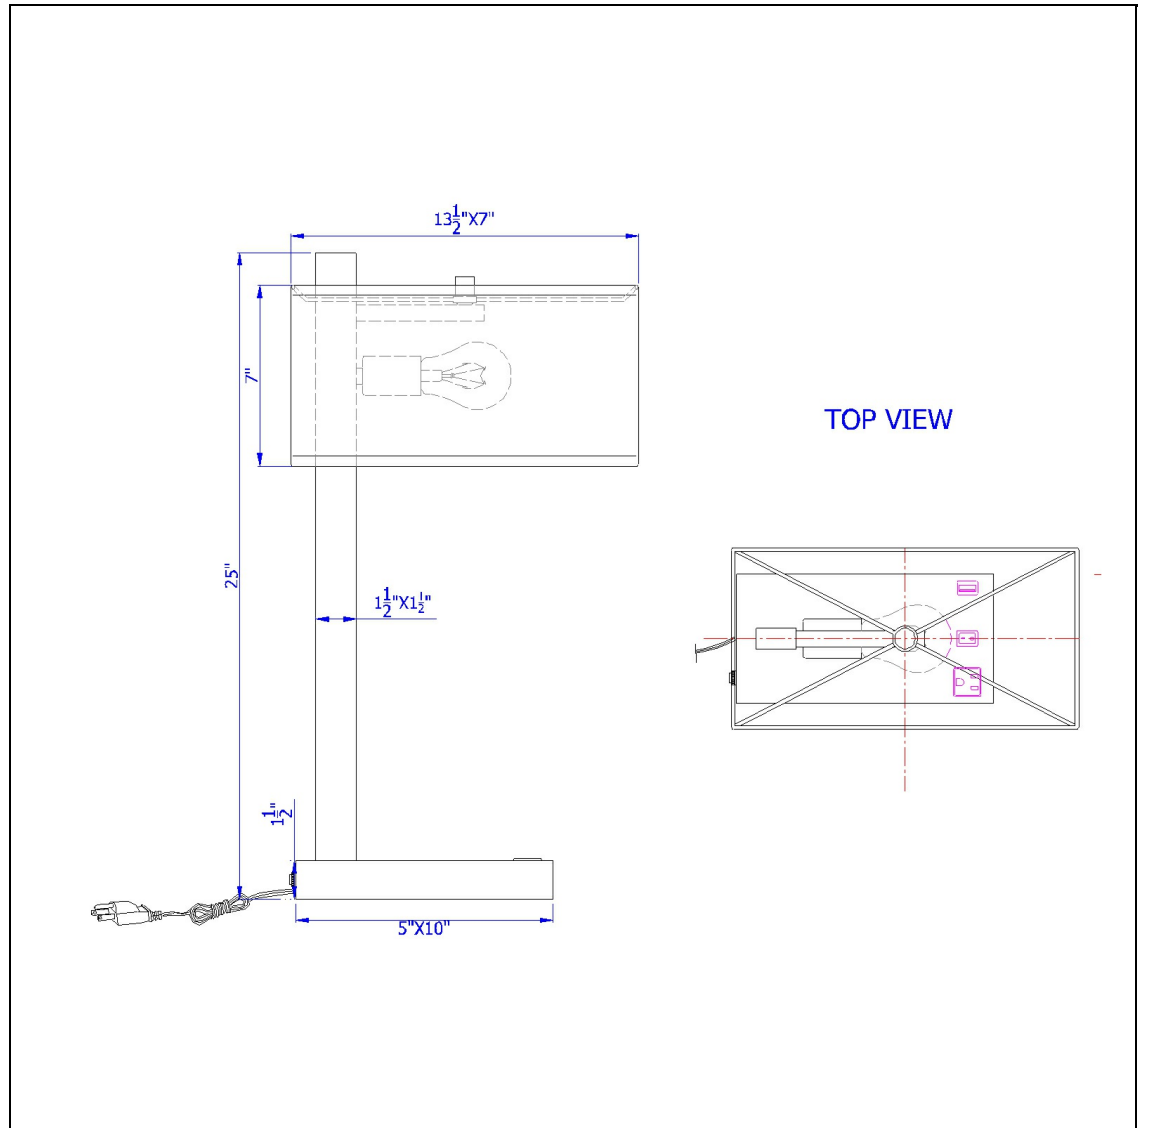

Product No. **LA-8037DK**

Description

Drancy metal desk lamp with one power outlet and one USB charging port
Durable Metal Construction
USB Port on Base
Power Outlet on Base
Rocker Switch on Base
Downbridge Style
Hardback Fabric Shade Included
Add a modern touch to any office area or your favorite night stand with this brushed steel metal des

Technical Specifications

UPC	020193067284
Wattage	100W
Switch Type	ON/OFF
Bulb Base	E26
Number of Lights	1
Color	Brushed Steel
Base Color	Brushed Steel

Shade Bottom1	7.00
Shade Bottom2	13.50
Shade Side	7.00
Carton 1 Dimensions	8.30 x 12.50 x 27.50
Carton 2 Dimensions	0.00 x 0.00 x 27.50
Package Dimensions	L: 27.50 W: 12.50 H: 8.30