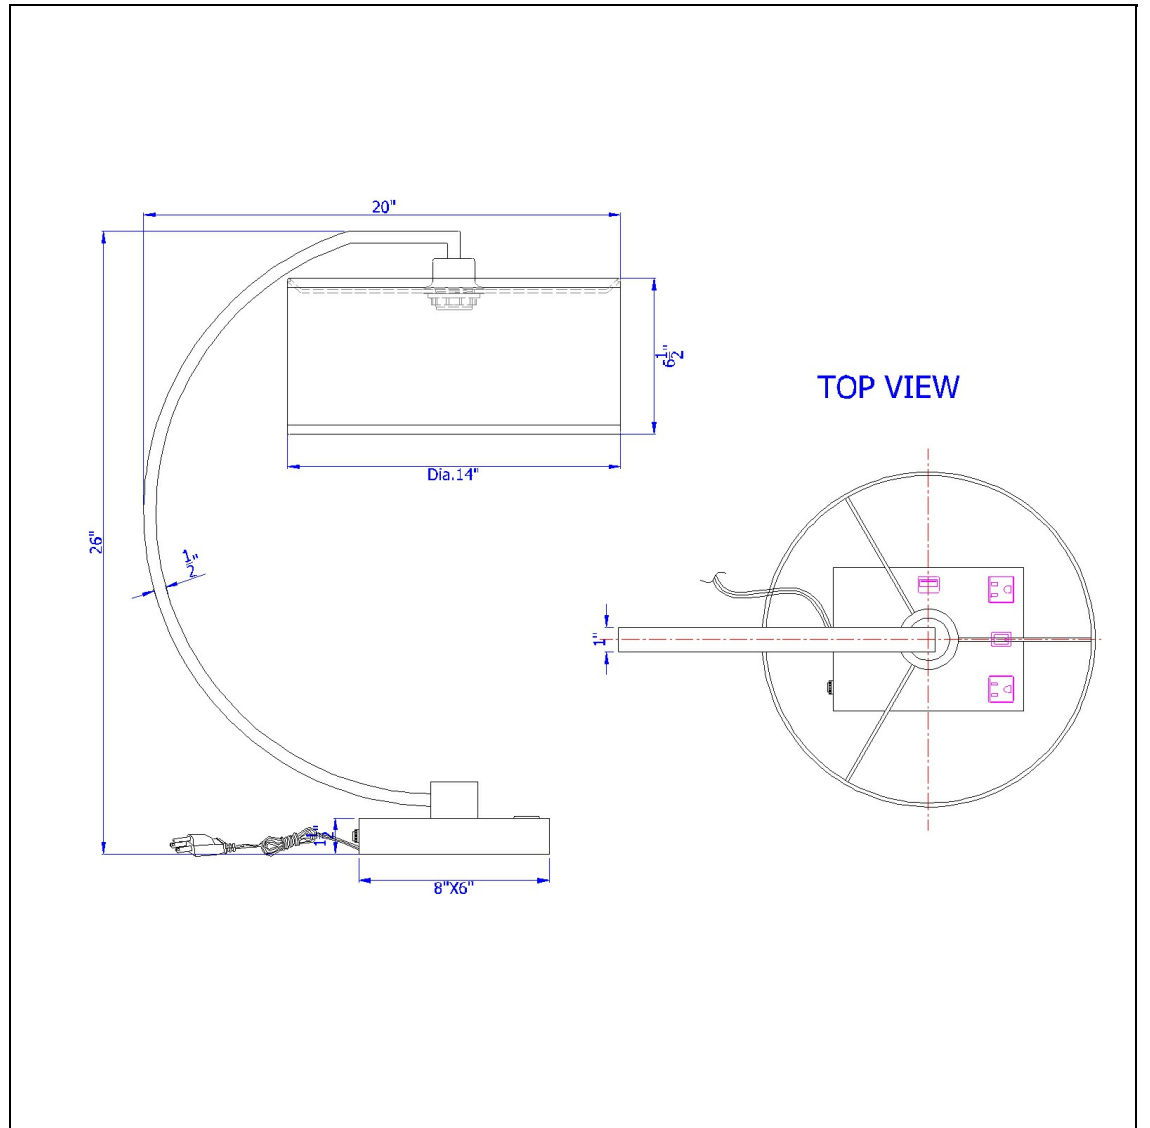

Product No. **LA-8038DK**

Description

Belfort metal desk lamp with 2 power outlets and 1 USB charging port
Durable Metal Construction
1 USB Port on Base
2 Power Outlet on Base
Rocker Switch on Base
Arc Style Lamp
Hardback Fabric Shade Included
Add a modern touch to any office area or your favorite night stand with this brushed steel metal des

Technical Specifications

UPC	020193067284
Wattage	100W
Switch Type	ON/OFF
Bulb Base	E26
Number of Lights	1
Color	Brushed Steel
Base Color	Brushed Steel

Shade Top1	14.00
Shade Bottom1	14.00
Shade Side	6.50
Carton 1 Dimensions	8.50 x 19.30 x 28.50
Carton 2 Dimensions	0.00 x 0.00 x 28.50
Package Dimensions	L: 28.50 W: 19.30 H: 8.50