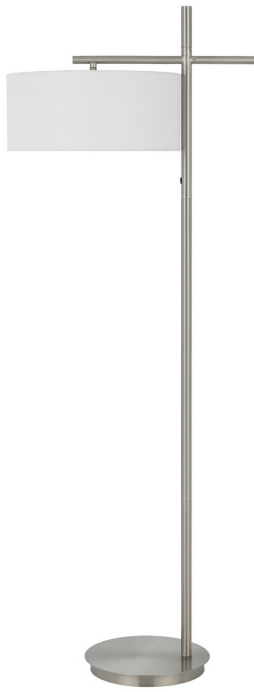

Product No. **LA-8039FL**

Description

Laval metal floor lamp with pole rocker switch  
Durable Metal Construction  
Slim Pole Style Frame  
Weighted Base for Added Stability  
Rocker Switch on Pole  
Downbridge Style  
Hardback Fabric Shade Included  
Update your space with this simple yet elegant floor lamp. It features a slender pole style frame an

Technical Specifications

<b>UPC</b>	020193067284	<b>Shade Top1</b>	16.00
<b>Wattage</b>	100W	<b>Shade Bottom1</b>	16.00
<b>Switch Type</b>	ON/OFF	<b>Shade Side</b>	7.00
<b>Bulb Base</b>	E26	<b>Carton 1 Dimensions</b>	11.30 x 19.00 x 21.30
<b>Number of Lights</b>	1	<b>Carton 2 Dimensions</b>	0.00 x 0.00 x 21.30
<b>Color</b>	Brushed Steel	<b>Package Dimensions</b>	L: 21.30 W: 19.00 H: 11.30
<b>Base Color</b>	Brushed Steel		