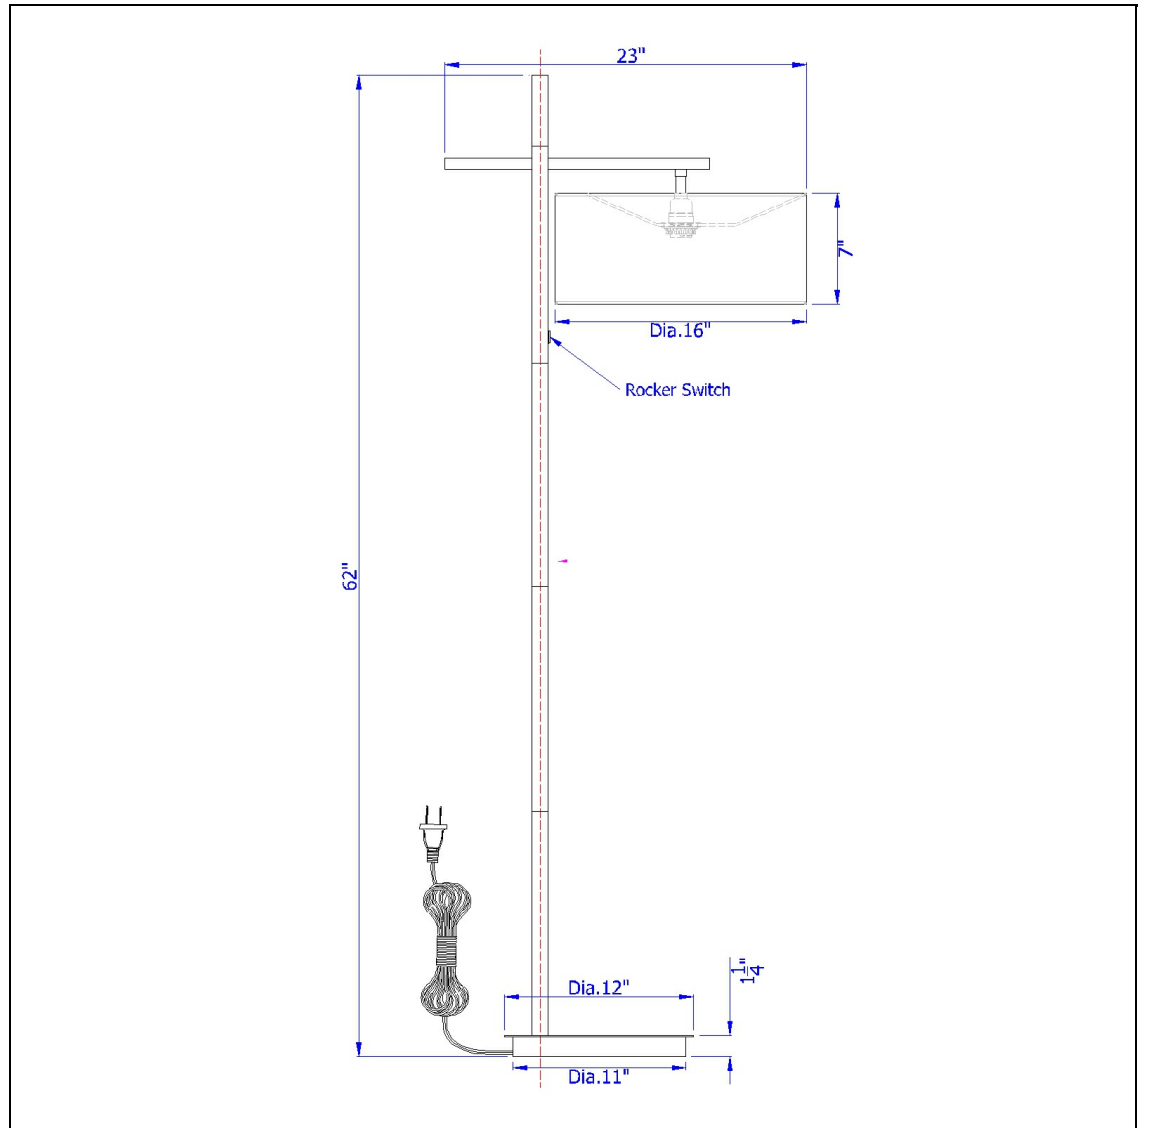

Product No. **LA-8039FL**

Description

Laval metal floor lamp with pole rocker switch  
Durable Metal Construction  
Slim Pole Style Frame  
Weighted Base for Added Stability  
Rocker Switch on Pole  
Downbridge Style  
Hardback Fabric Shade Included  
Update your space with this simple yet elegant floor lamp. It features a slender pole style frame an

Technical Specifications

<b>UPC</b>	020193067284	<b>Shade Top1</b>	16.00
<b>Wattage</b>	100W	<b>Shade Bottom1</b>	16.00
<b>Switch Type</b>	ON/OFF	<b>Shade Side</b>	7.00
<b>Bulb Base</b>	E26	<b>Carton 1 Dimensions</b>	11.30 x 19.00 x 21.30
<b>Number of Lights</b>	1	<b>Carton 2 Dimensions</b>	0.00 x 0.00 x 21.30
<b>Color</b>	Brushed Steel	<b>Package Dimensions</b>	L: 21.30 W: 19.00 H: 11.30
<b>Base Color</b>	Brushed Steel		