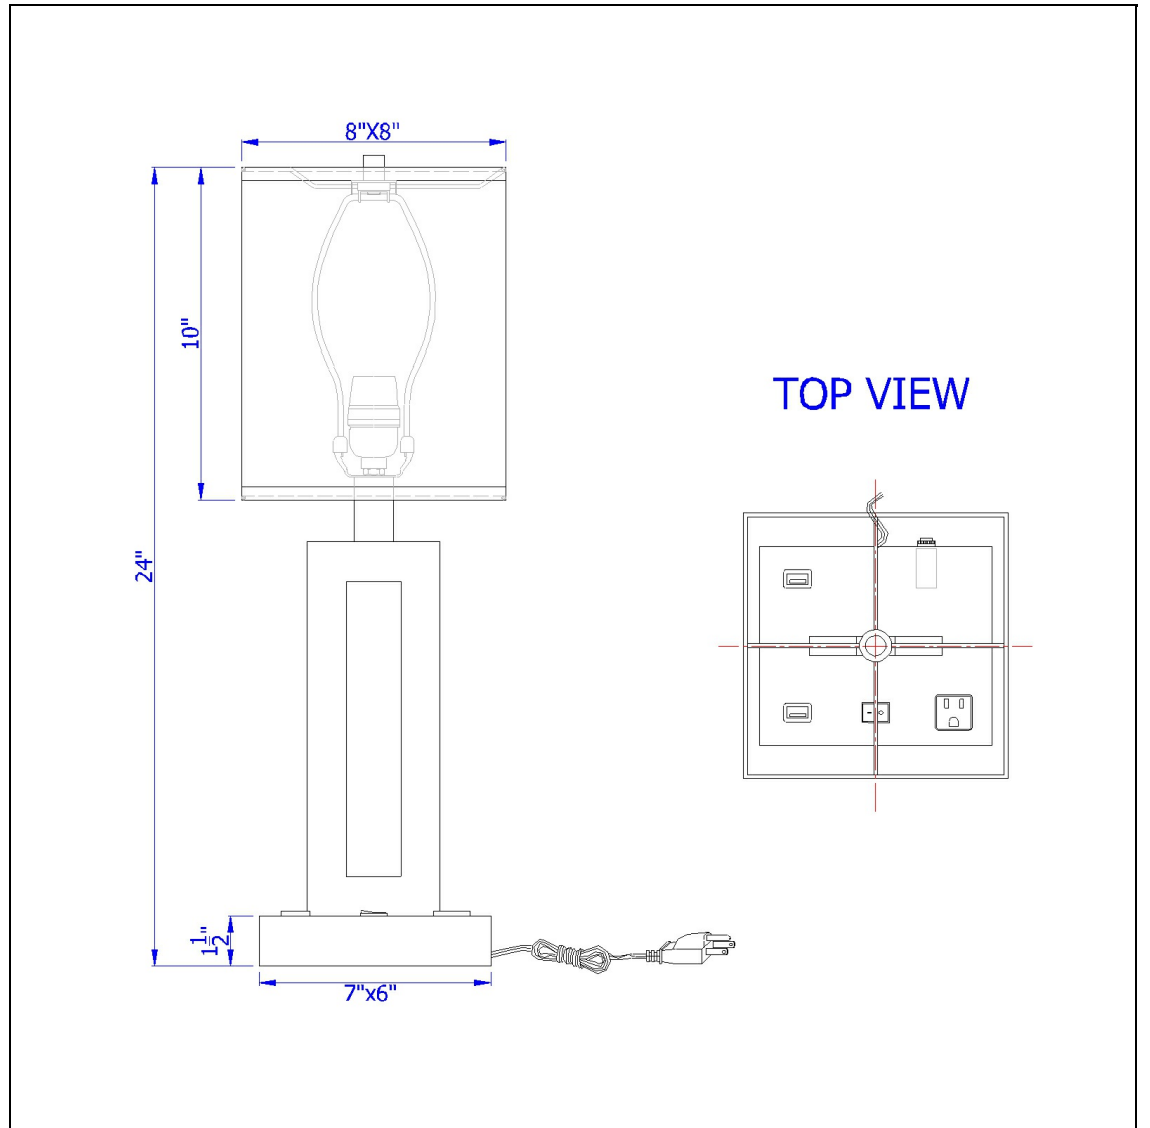

Product No. **LA-8040DK**

Description

Sarnia metal desk lamp with 1 outlet and 2 USB charging ports
Durable Metal Construction
Slim Keyhole Style Frame
Weighted Base for Added Stability
2 USB Ports on Base
1 Power Outlets on Base
Hardback Fabric Shade Included
Add a modern touch to any office area or your favorite night stand with this brushed steel metal des

Technical Specifications

UPC	020193067284	Shade Top1	8.00
Wattage	100W	Shade Top2	8.00
Switch Type	ON/OFF	Shade Bottom1	8.00
Bulb Base	E26	Shade Bottom2	8.00
Number of Lights	1	Shade Side	10.00
Color	Brushed Steel	Carton 1 Dimensions	20.90 x 9.50 x 9.50
Base Color	Brushed Steel	Carton 2 Dimensions	0.00 x 0.00 x 9.50
		Package Dimensions	L: 9.50 W: 9.50 H: 20.90