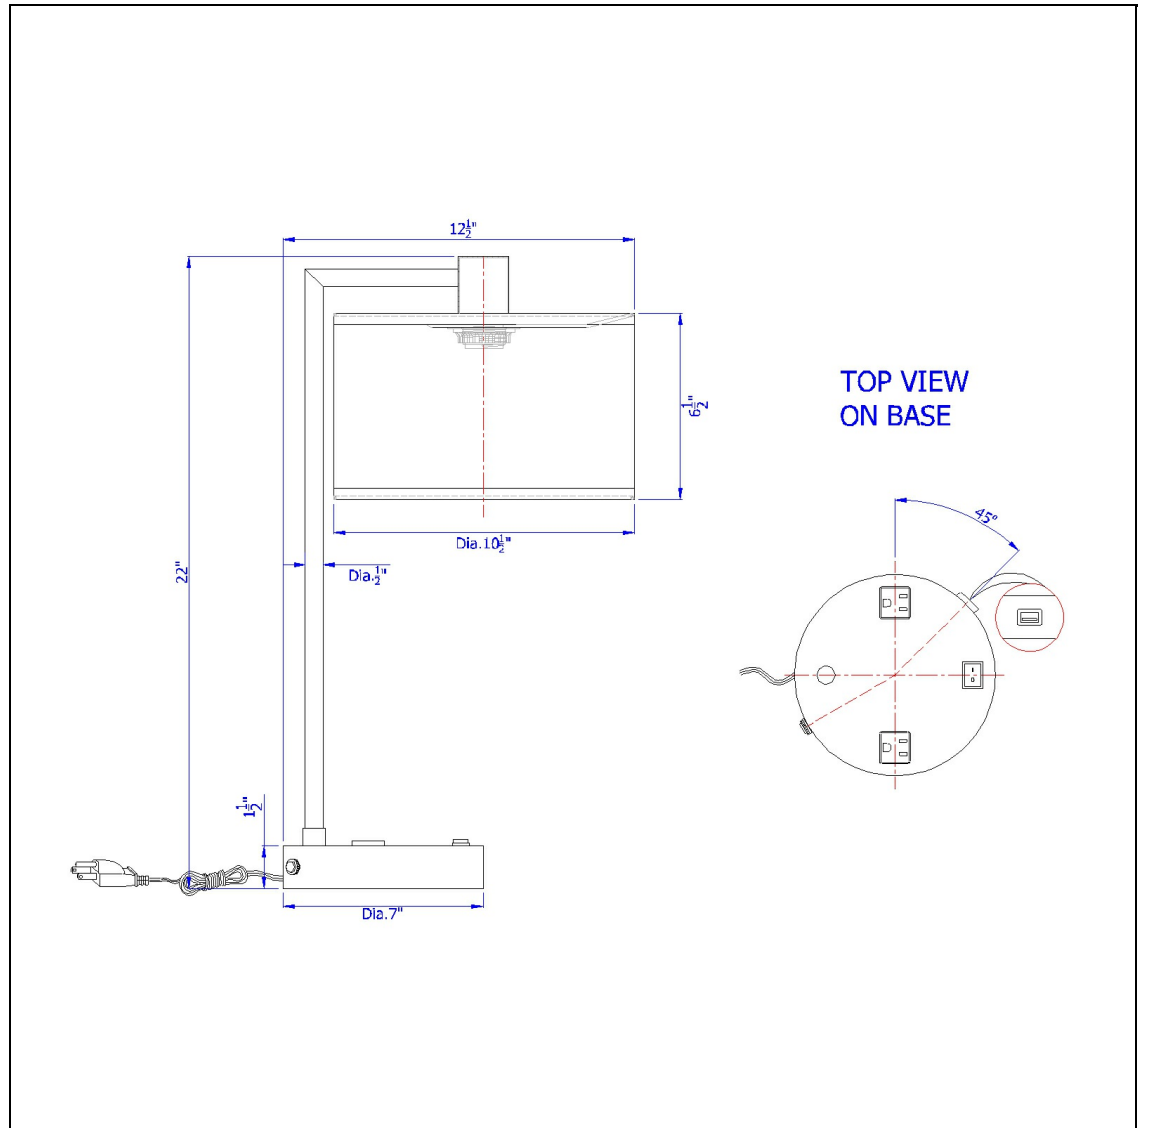

Product No. **LA-8041DK**

Description

Roanne metal desk lamp with 2 power outlet and 1 USB charging ports
Durable Metal Construction
Slim Pole Style Frame
2 USB Ports on Base
2 Power Outlets on Base
Hardback Fabric Shade Included
Downbridge Lamp
Update your space with this simple yet elegant arc style desk lamp. It features durable metal constr

Technical Specifications

UPC	020193067284	Shade Top1	10.50
Wattage	100W	Shade Bottom1	10.50
Switch Type	ON/OFF	Shade Side	6.50
Bulb Base	E26	Carton 1 Dimensions	24.30 x 12.00 x 12.00
Number of Lights	1	Carton 2 Dimensions	0.00 x 0.00 x 12.00
Color	Brushed Steel	Package Dimensions	L: 12.00 W: 12.00 H: 24.30
Base Color	Brushed Steel		