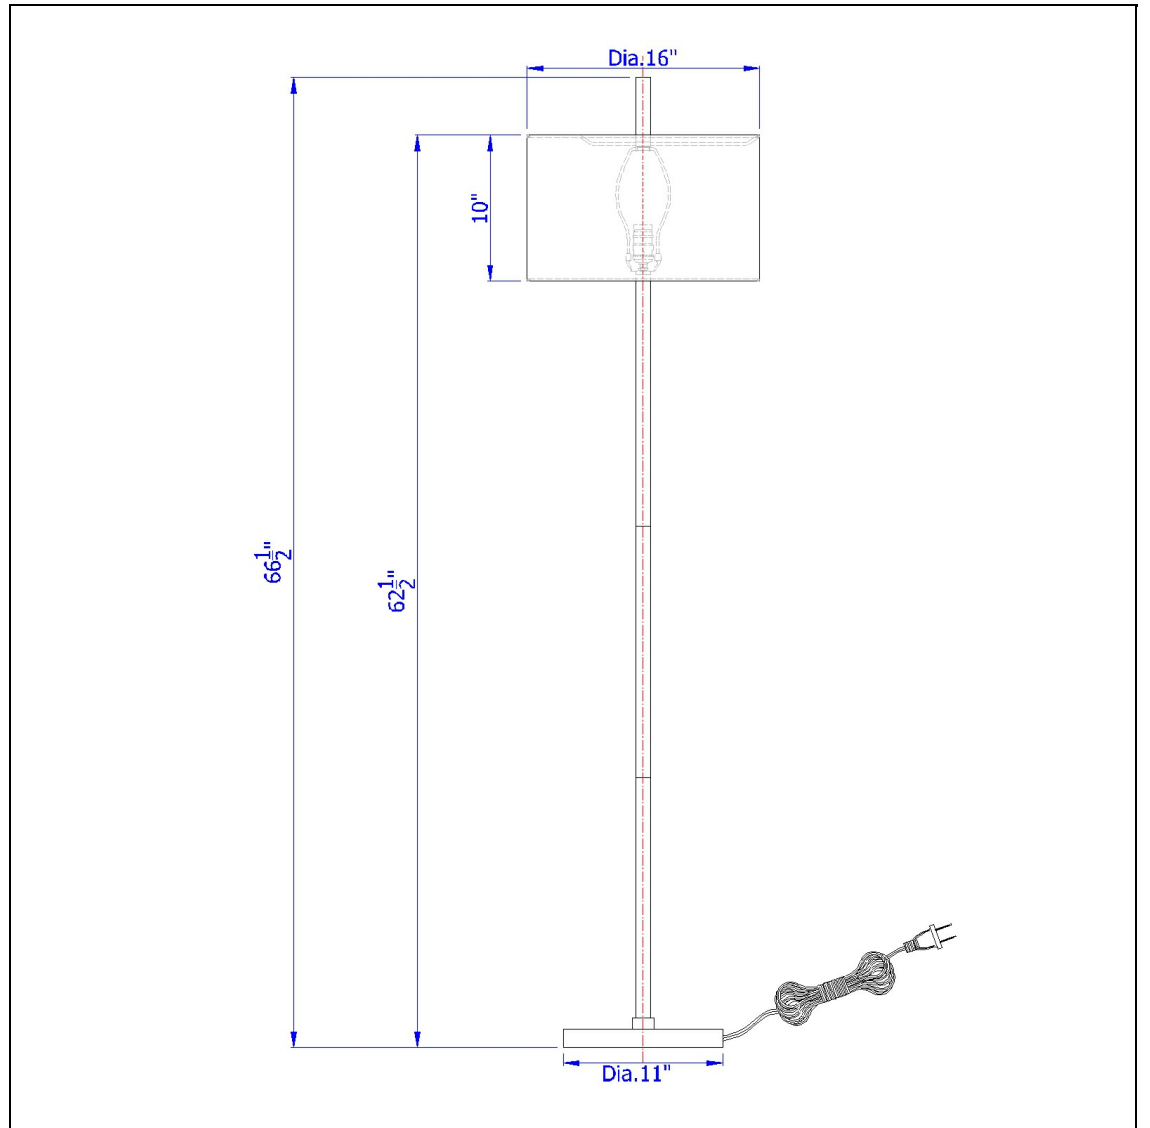

Product No. **LA-8041FL**

Description

Roanne metal floor lamp
Durable Metal Construction
Slim Pole Style Frame
Weighted Base for Added Stability
Slim Pole Style Frame
Hardback Fabric Shade Included
Update your space with this simple yet elegant floor lamp. It features a durable metal construction

Technical Specifications

UPC	020193067284	Shade Top1	16.00
Wattage	100W	Shade Bottom1	16.00
Switch Type	ON/OFF	Shade Side	10.00
Bulb Base	E26	Carton 1 Dimensions	4.50 x 19.50 x 19.50
Number of Lights	1	Carton 2 Dimensions	0.00 x 0.00 x 19.50
Color	Brushed Steel	Package Dimensions	L: 19.50 W: 19.50 H: 4.50
Base Color	Brushed Steel		