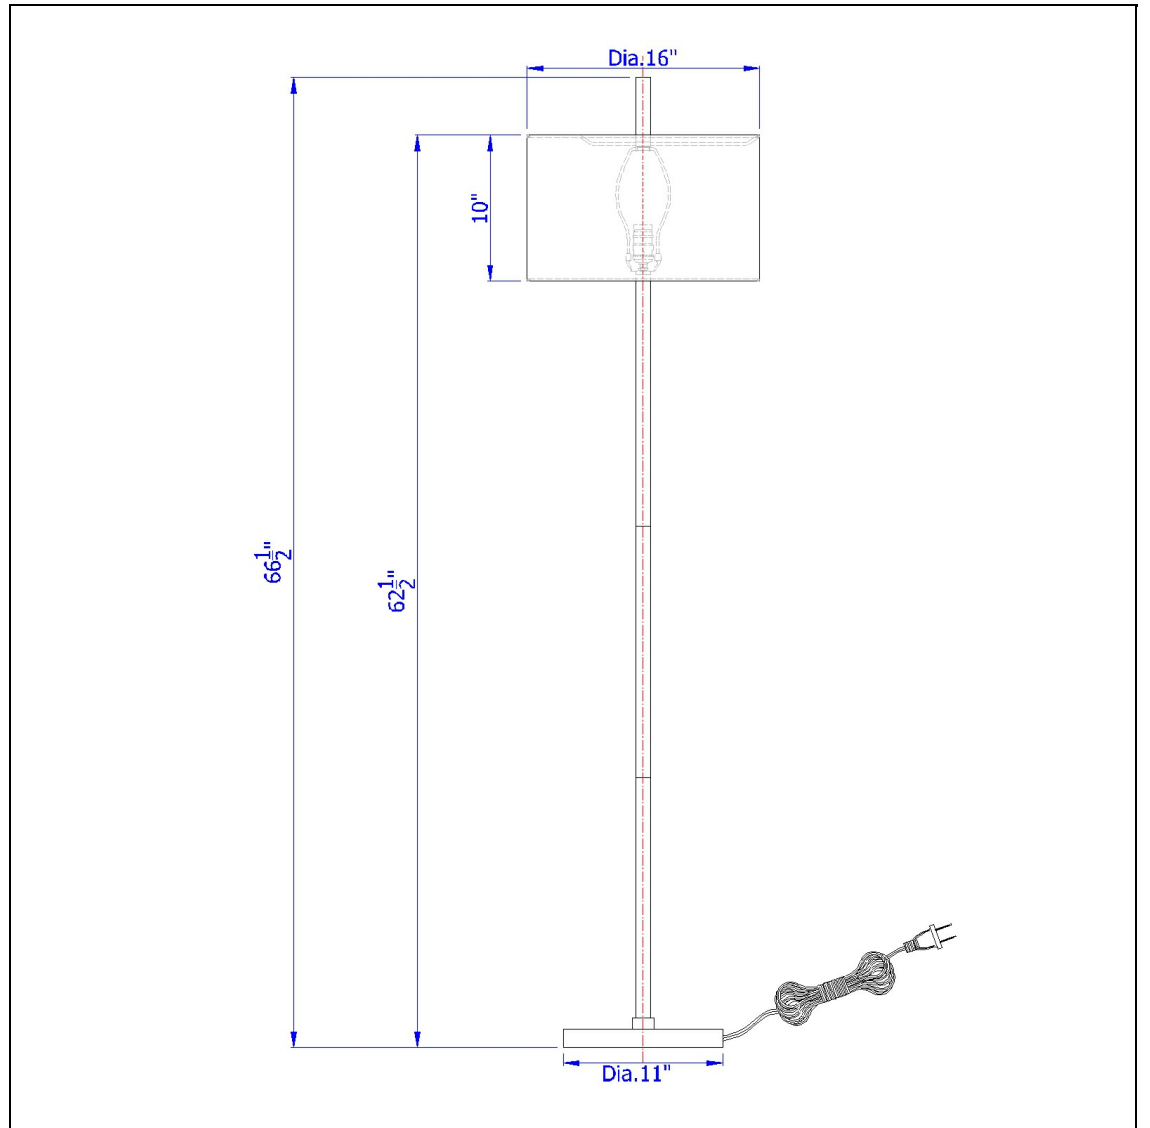

Product No. **LA-8041FL**

Description

Roanne metal floor lamp  
Durable Metal Construction  
Slim Pole Style Frame  
Weighted Base for Added Stability  
Slim Pole Style Frame  
Hardback Fabric Shade Included  
Update your space with this simple yet elegant floor lamp. It features a durable metal construction

Technical Specifications

<b>UPC</b>	020193067284	<b>Shade Top1</b>	16.00
<b>Wattage</b>	100W	<b>Shade Bottom1</b>	16.00
<b>Switch Type</b>	ON/OFF	<b>Shade Side</b>	10.00
<b>Bulb Base</b>	E26	<b>Carton 1 Dimensions</b>	4.50 x 19.50 x 19.50
<b>Number of Lights</b>	1	<b>Carton 2 Dimensions</b>	0.00 x 0.00 x 19.50
<b>Color</b>	Brushed Steel	<b>Package Dimensions</b>	L: 19.50 W: 19.50 H: 4.50
<b>Base Color</b>	Brushed Steel		