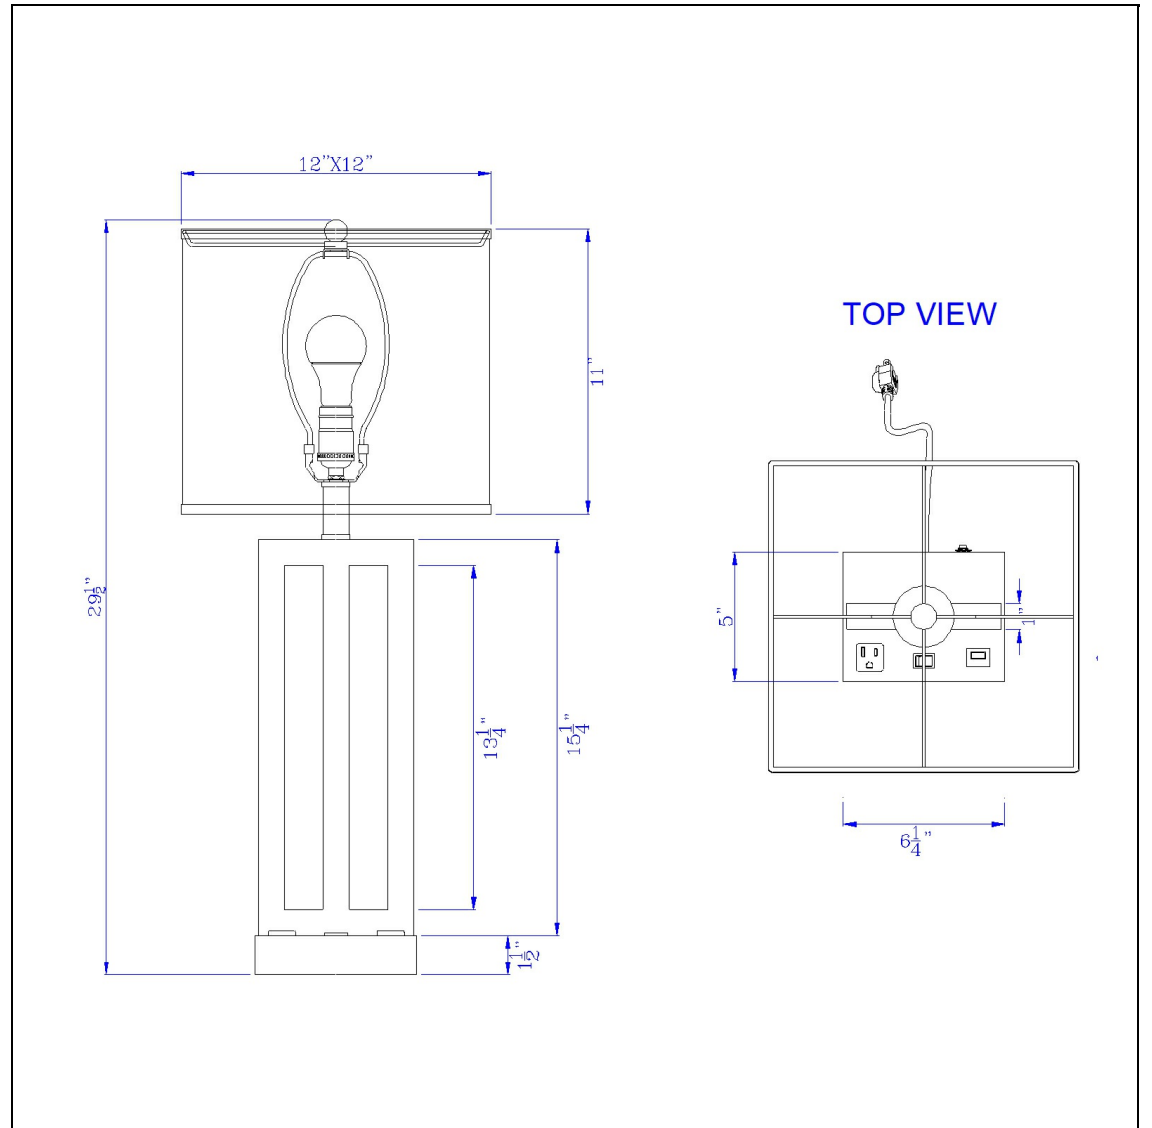

Product No. **LA-8042TB**

Description

Cachan metal night stand lamp with one power outlets and 1 USB charging port  
Durable Metal Construction  
Slim Keyhole Style Frame  
Weighted Base for Added Stability  
USB Port on Base  
Power Outlet on Base  
Hardback Fabric Shade Included  
Add a modern touch to any office area or your favorite night stand with this dark bronze metal table

Technical Specifications

<b>UPC</b>	020193067284	<b>Shade Top1</b>	12.00
<b>Wattage</b>	100W	<b>Shade Top2</b>	12.00
<b>Switch Type</b>	ON/OFF	<b>Shade Bottom1</b>	12.00
<b>Bulb Base</b>	E26	<b>Shade Bottom2</b>	12.00
<b>Number of Lights</b>	1	<b>Shade Side</b>	11.00
<b>Color</b>	Antique Bronze	<b>Carton 1 Dimensions</b>	13.00 x 13.00 x 8.30
<b>Base Color</b>	Dark Bronze	<b>Carton 2 Dimensions</b>	0.00 x 0.00 x 8.30
		<b>Package Dimensions</b>	L: 8.30 W: 13.00 H: 13.00