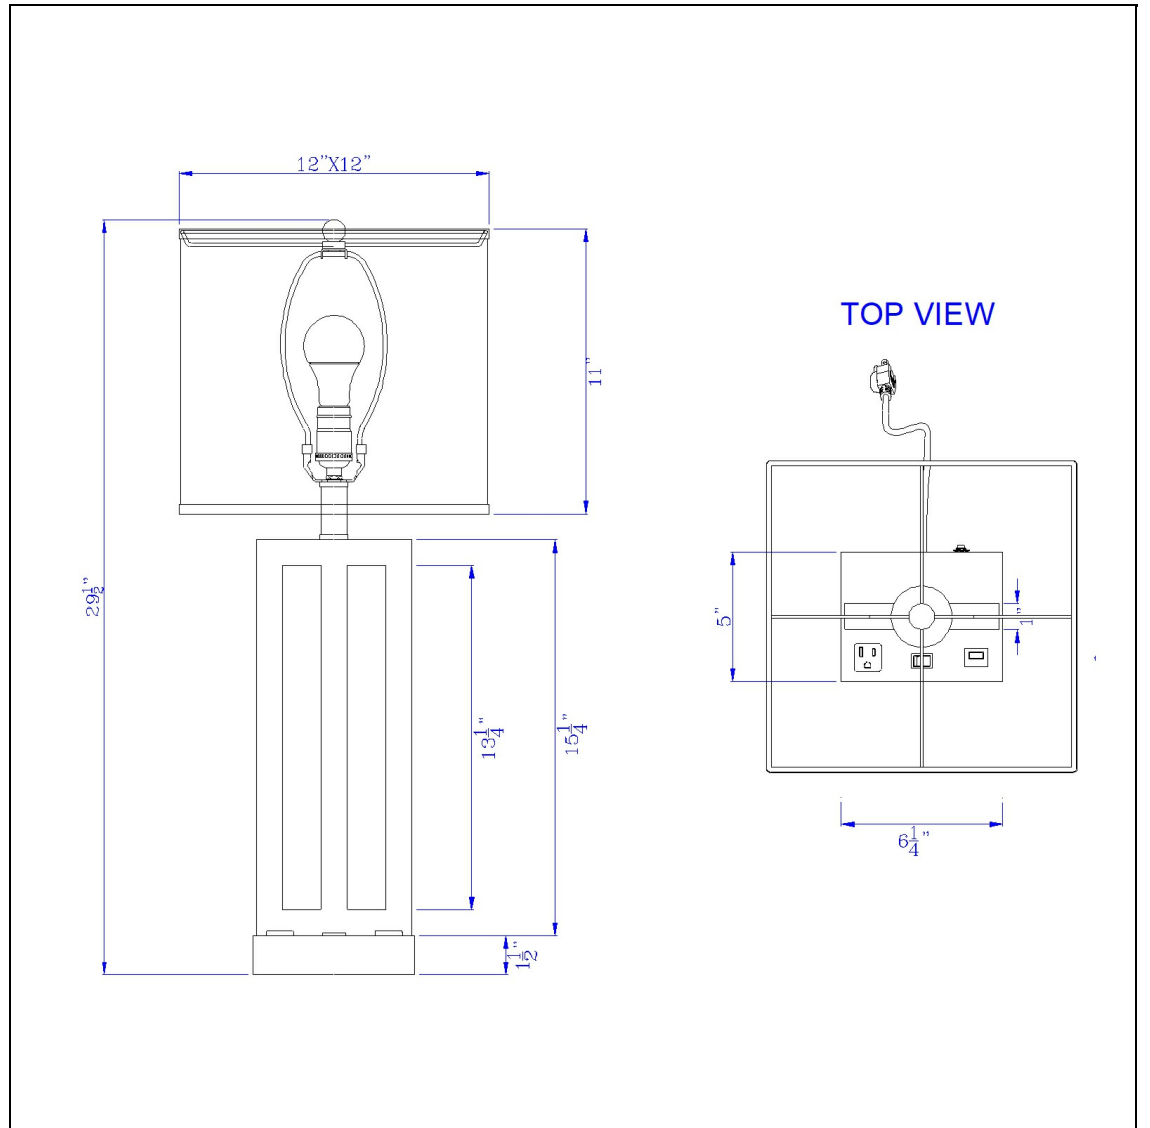

Product No. **LA-8042TB**

Description

Cachan metal night stand lamp with one power outlets and 1 USB charging port
Durable Metal Construction
Slim Keyhole Style Frame
Weighted Base for Added Stability
USB Port on Base
Power Outlet on Base
Hardback Fabric Shade Included
Add a modern touch to any office area or your favorite night stand with this dark bronze metal table

Technical Specifications

UPC	020193067284
Wattage	100W
Switch Type	ON/OFF
Bulb Base	E26
Number of Lights	1
Color	Antique Bronze
Base Color	Dark Bronze

Shade Top1	12.00
Shade Top2	12.00
Shade Bottom1	12.00
Shade Bottom2	12.00
Shade Side	11.00
Carton 1 Dimensions	13.00 x 13.00 x 8.30
Carton 2 Dimensions	0.00 x 0.00 x 8.30
Package Dimensions	L: 8.30 W: 13.00 H: 13.00