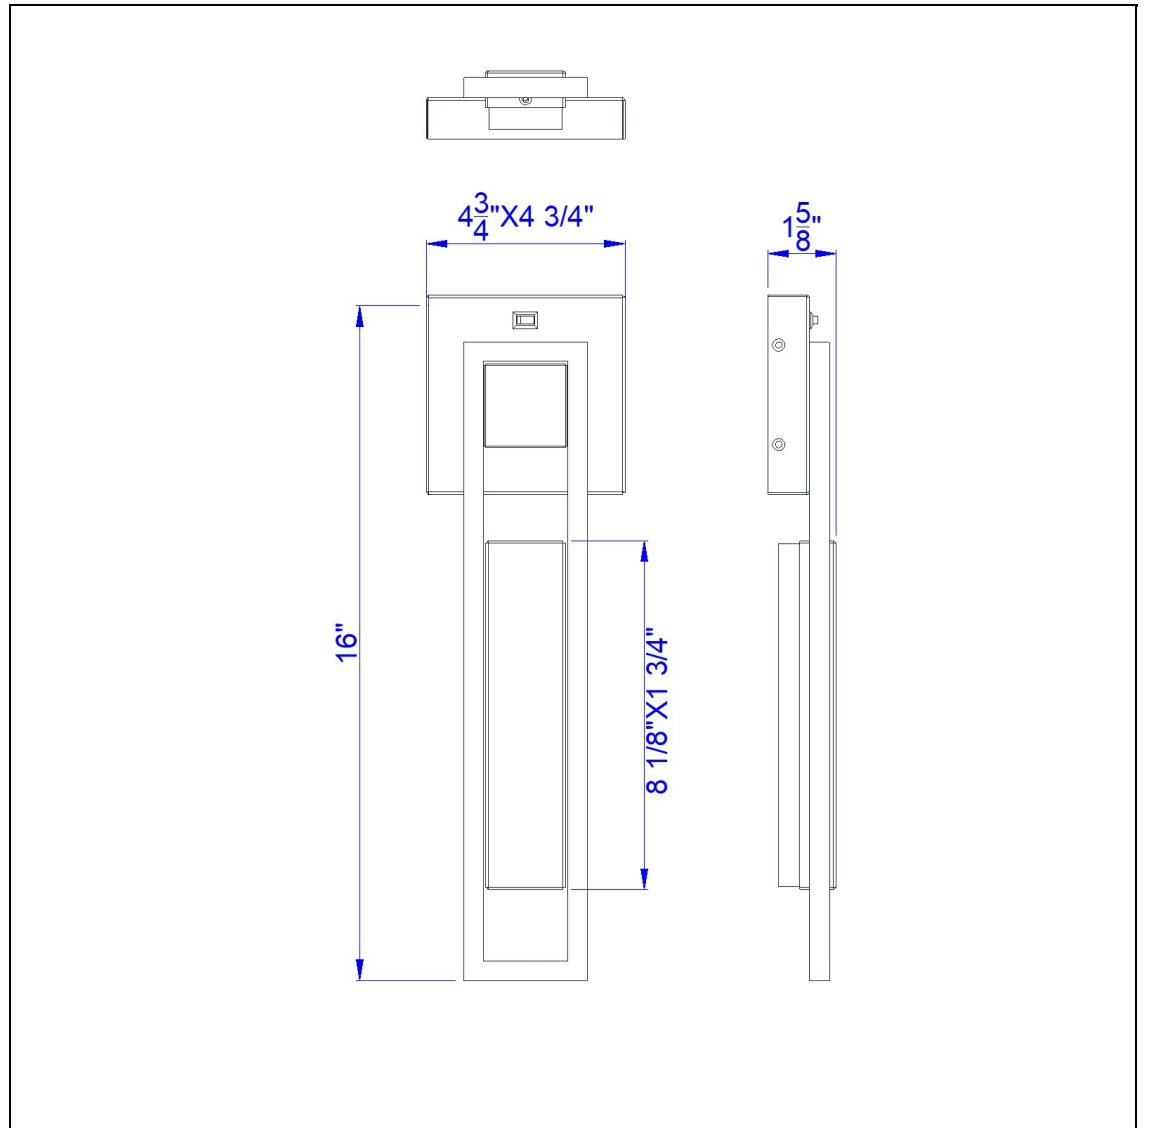

Product No. **LA-8043**

Description

Montilla LED bedside wall sconce with adjustable LED light panel and rocker switch
Durable Metal Construction
3000K Light Temperature
650 Lumen Output
Adjustable Light Panel
Rocker Switch on Base
Integrated Led Fixture
This modern wall mount metal light features a durable metal construction and rocker switch on base.

Technical Specifications

UPC	020193067284	Carton 1 Dimensions	19.30 x 12.30 x 14.90
Wattage	LED 10W	Carton 2 Dimensions	0.00 x 0.00 x 14.90
CRI	90	Package Dimensions	L: 14.90 W: 12.30 H: 19.30
Lumen	650LM		
Switch Type	ON/OFF		
Bulb Base	Integrated LED		
Number of Lights	LED		
Color	Satin Gold		
Base Color	Satin Gold		