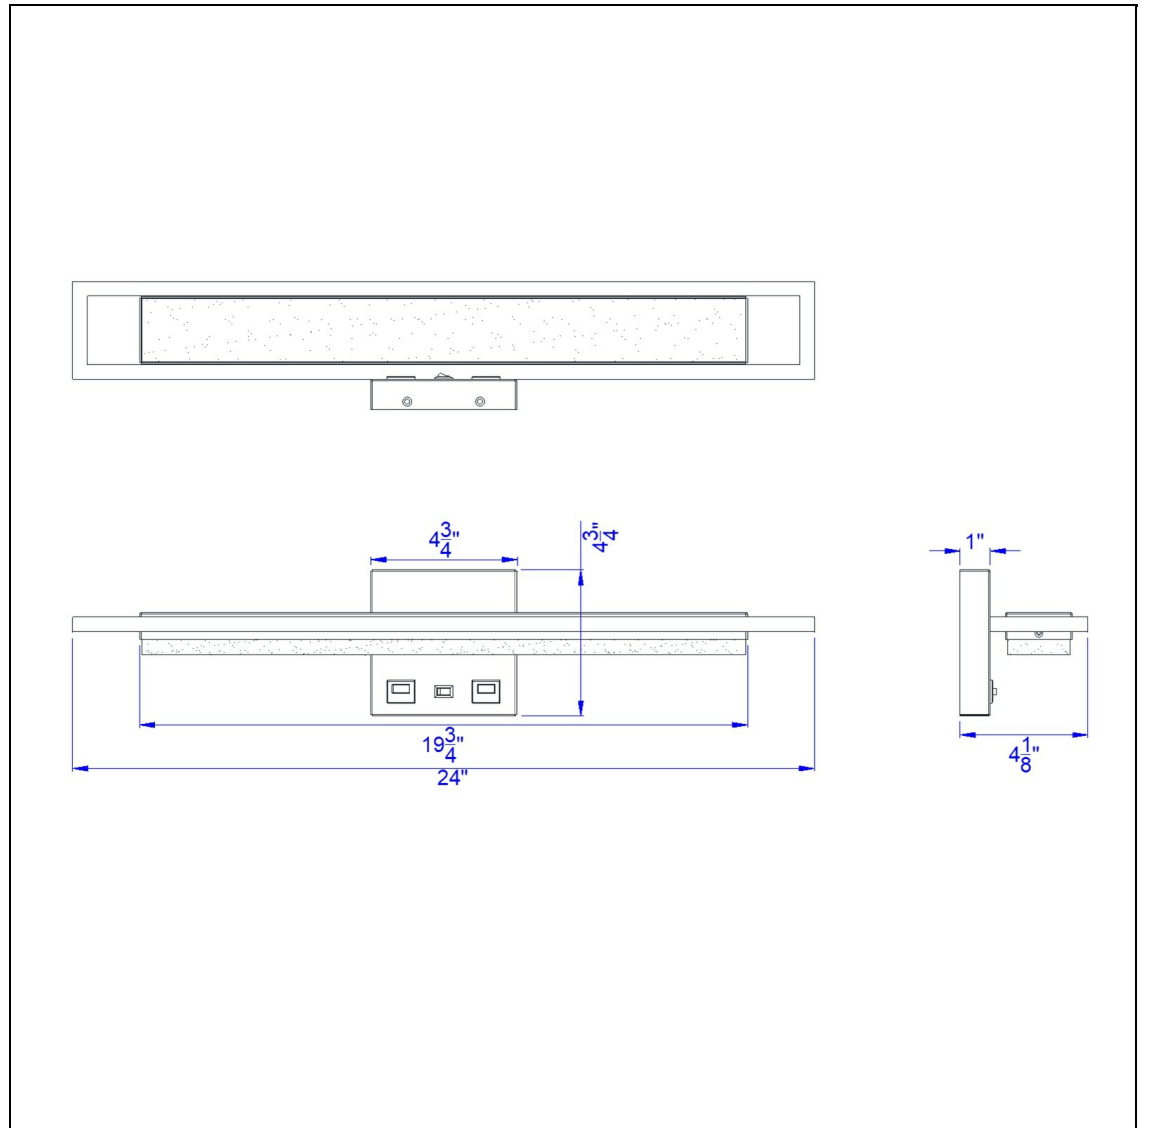

Product No. **LA-8044**

Description

Newry LED metal over the desk wall scone with 2 USB charging ports
Durable Metal Construction
3000K Light Temperature
1300 Lumen Output
2 USB Ports on Base
Rocker Switch on Base
Frosted White Acrylic Shade
Illuminate your space with this contemporary linear style metal wall scone. It features dual chargi

Technical Specifications

UPC	020193067284	Carton 1 Dimensions	27.00 x 13.80 x 15.80
Wattage	LED 20W	Carton 2 Dimensions	0.00 x 0.00 x 15.80
CRI	90	Package Dimensions	L: 15.80 W: 13.80 H: 27.00
Lumen	1300LM		
Switch Type	ON/OFF		
Bulb Base	Integrated LED		
Number of Lights	LED		
Color	Brushed Steel		
Base Color	Brushed Steel		