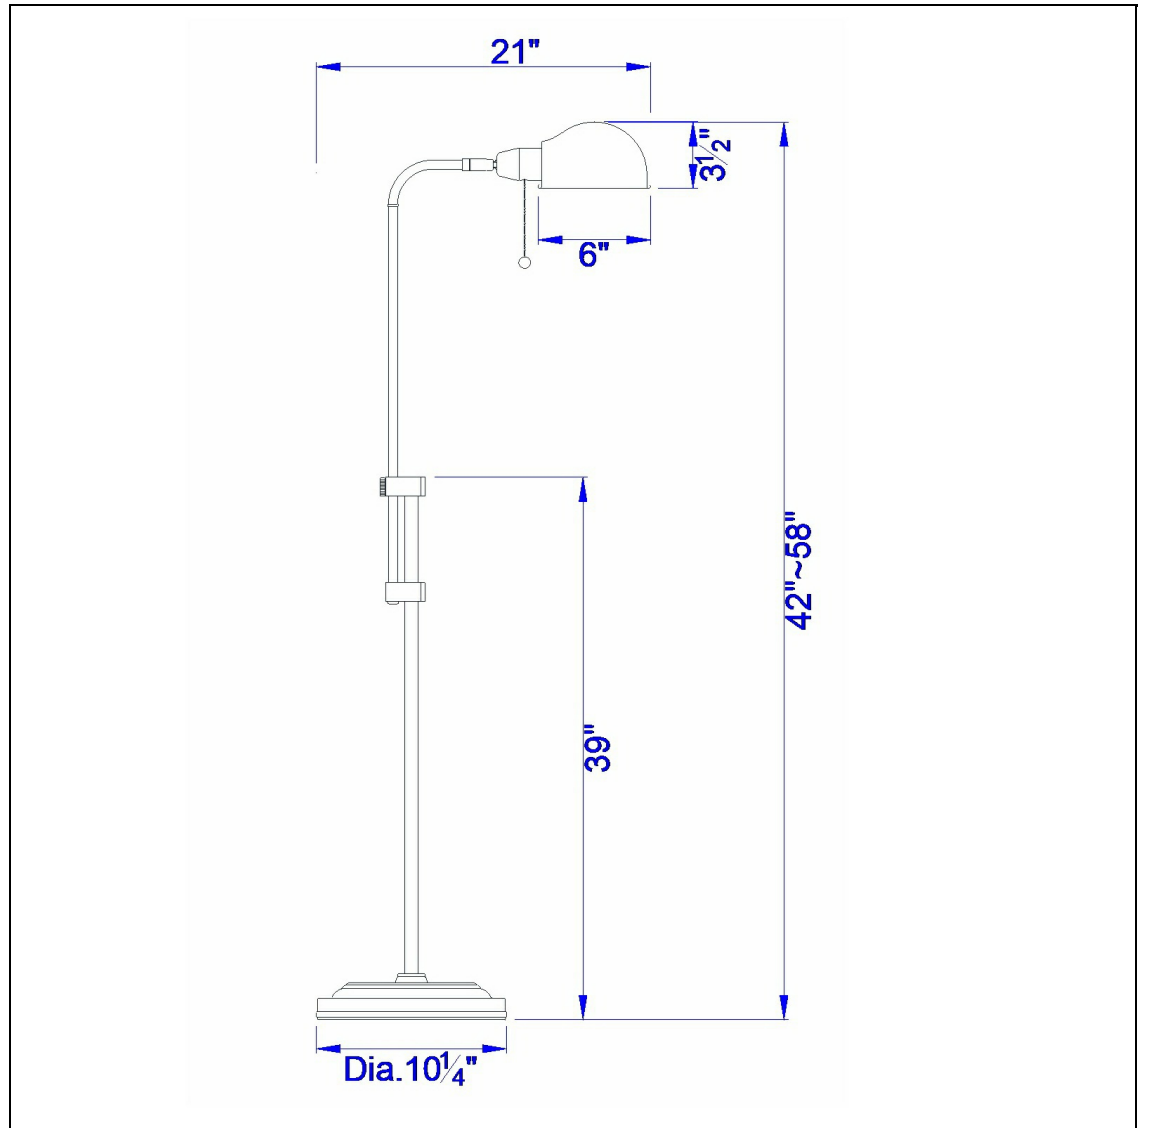

Product No. **BO-2441FL-AB**

Description

60W Croby Pharmacy adjustable floor lamp  
Durable metal construction  
Adjustable arm  
Adjustable Head  
Pull chain switch  
Weighted base for added stability  
Ships in one carton  
Update your home or office with this stylish pharmacy style desk lamp. It features a slim meta frame

Technical Specifications

<b>UPC</b>	020193067284	<b>Shade Bottom1</b>	6.00
<b>Wattage</b>	60W	<b>Shade Side</b>	3.50
<b>Switch Type</b>	ON/OFF	<b>Carton 1 Dimensions</b>	28.50 x 7.30 x 13.00
<b>Bulb Base</b>	E26	<b>Carton 2 Dimensions</b>	0.00 x 0.00 x 13.00
<b>Number of Lights</b>	1	<b>Package Dimensions</b>	L: 13.00 W: 7.30 H: 28.50
<b>Color</b>	Antique Brass		