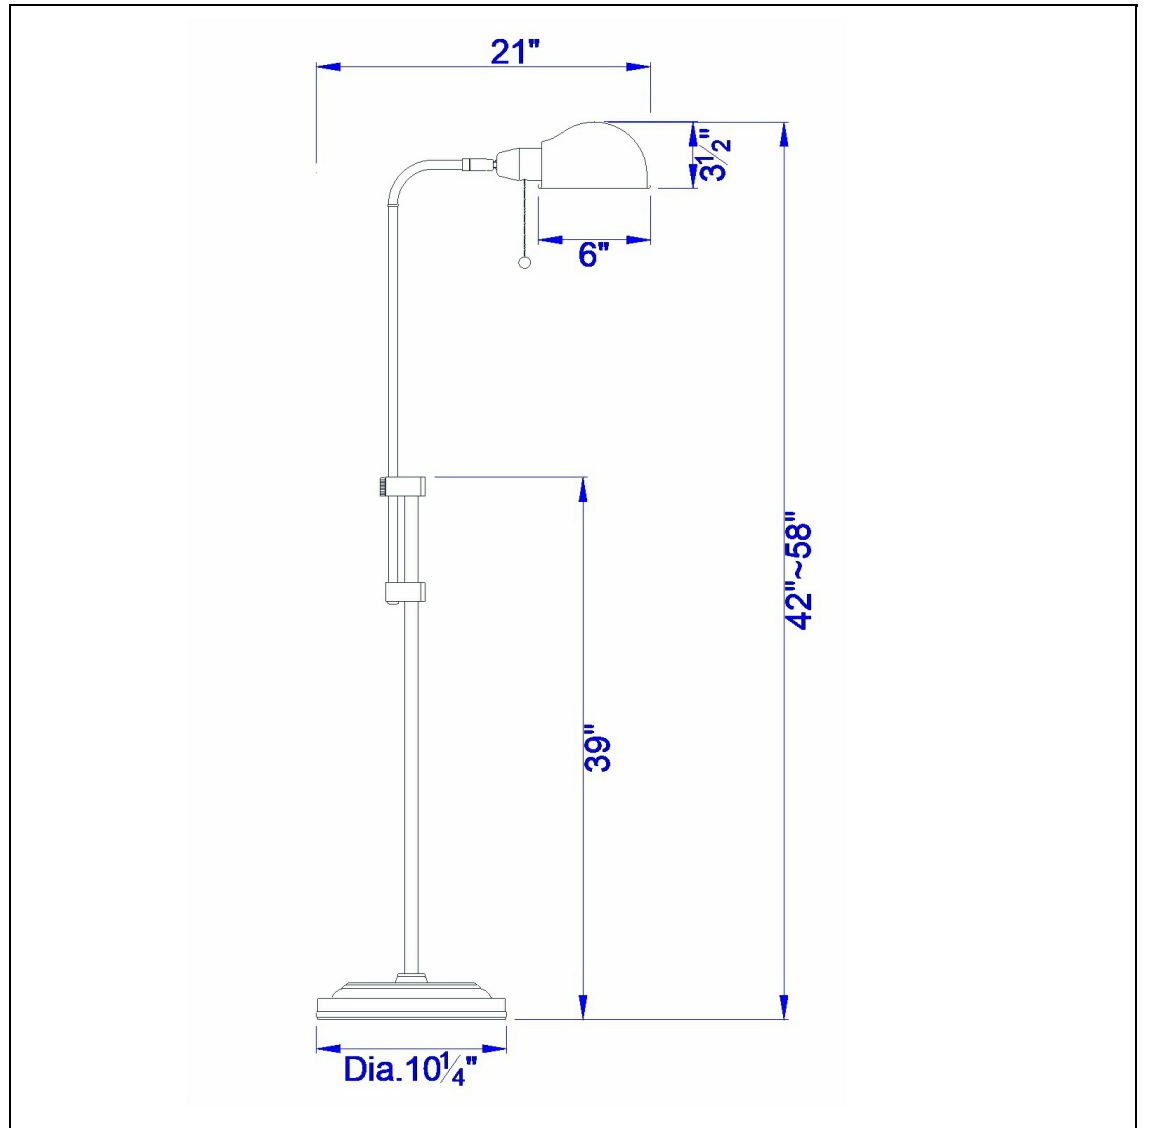

Product No. **BO-2441FL-AB**

Description

60W Croby Pharmacy adjustable floor lamp
Durable metal construction
Adjustable arm
Adjustable Head
Pull chain switch
Weighted base for added stability
Ships in one carton
Update your home or office with this stylish pharmacy style desk lamp. It features a slim meta frame

Technical Specifications

UPC	020193067284	Shade Bottom1	6.00
Wattage	60W	Shade Side	3.50
Switch Type	ON/OFF	Carton 1 Dimensions	28.50 x 7.30 x 13.00
Bulb Base	E26	Carton 2 Dimensions	0.00 x 0.00 x 13.00
Number of Lights	1	Package Dimensions	L: 13.00 W: 7.30 H: 28.50
Color	Antique Brass		