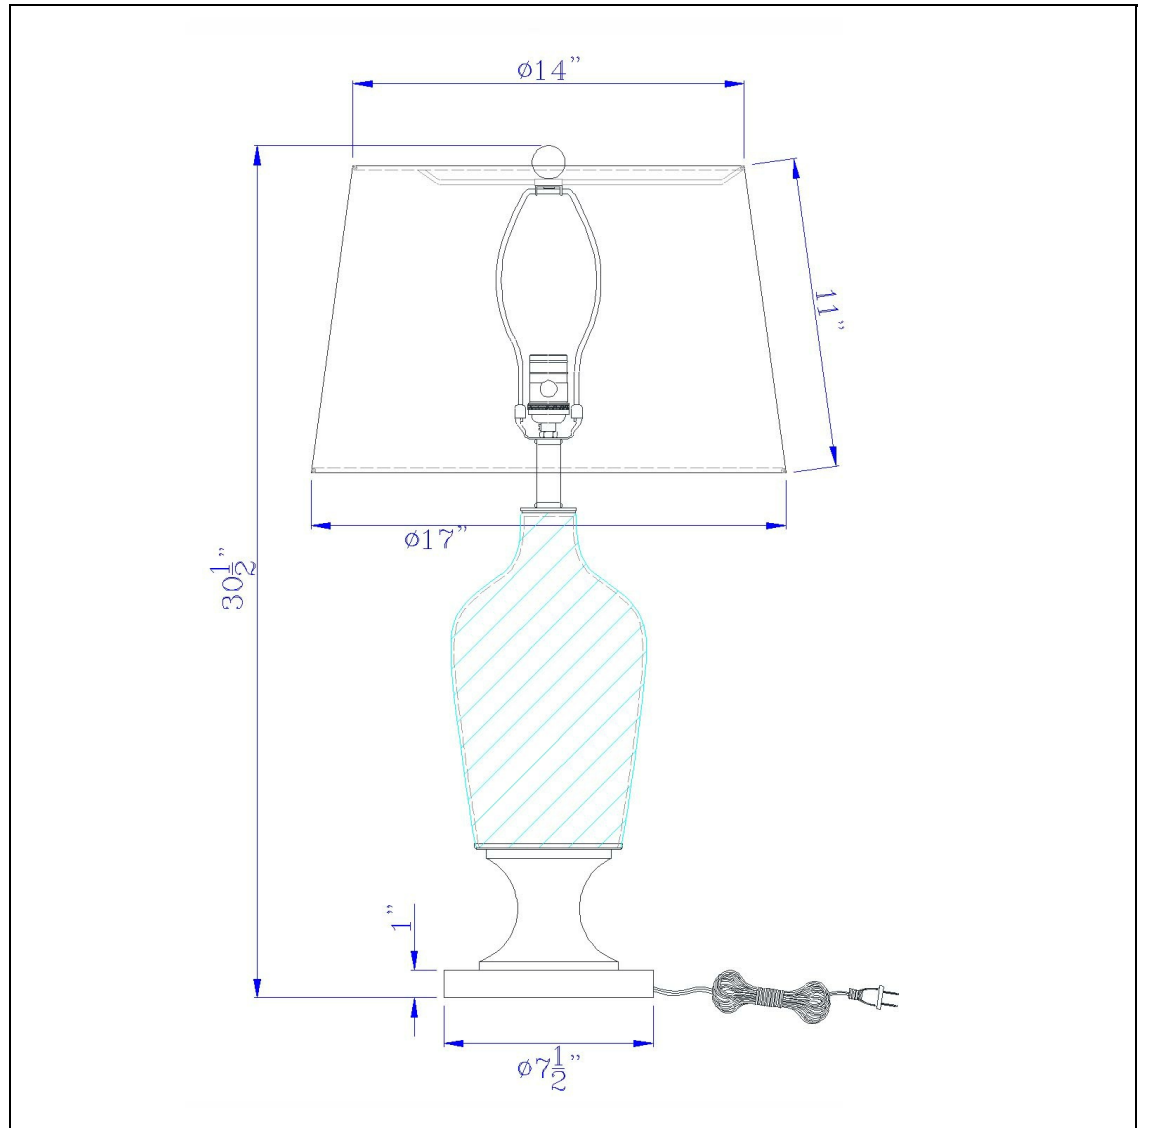

Product No. **BO-3046TB**

Description

150W 3 way fluted column glass table lamp with metal base
Durable Metal and Glass Construction
Smoke Glass Body
Hardback Linen Shade Included
Weighted Base for Added Stability
Ships in One Carton
Thee Way Switch
Create a warm and inviting atmosphere?in your space with this smoked glass table lamp. It features a

Technical Specifications

UPC	020193067284	Shade Top1	14.00
Wattage	150W	Shade Bottom1	17.00
Switch Type	3 WAY	Shade Side	11.00
Bulb Base	E26	Carton 1 Dimensions	17.30 x 18.30 x 18.30
Number of Lights	1	Carton 2 Dimensions	0.00 x 0.00 x 18.30
Color	Smoked/Dark Bronze	Package Dimensions	L: 18.30 W: 18.30 H: 17.30