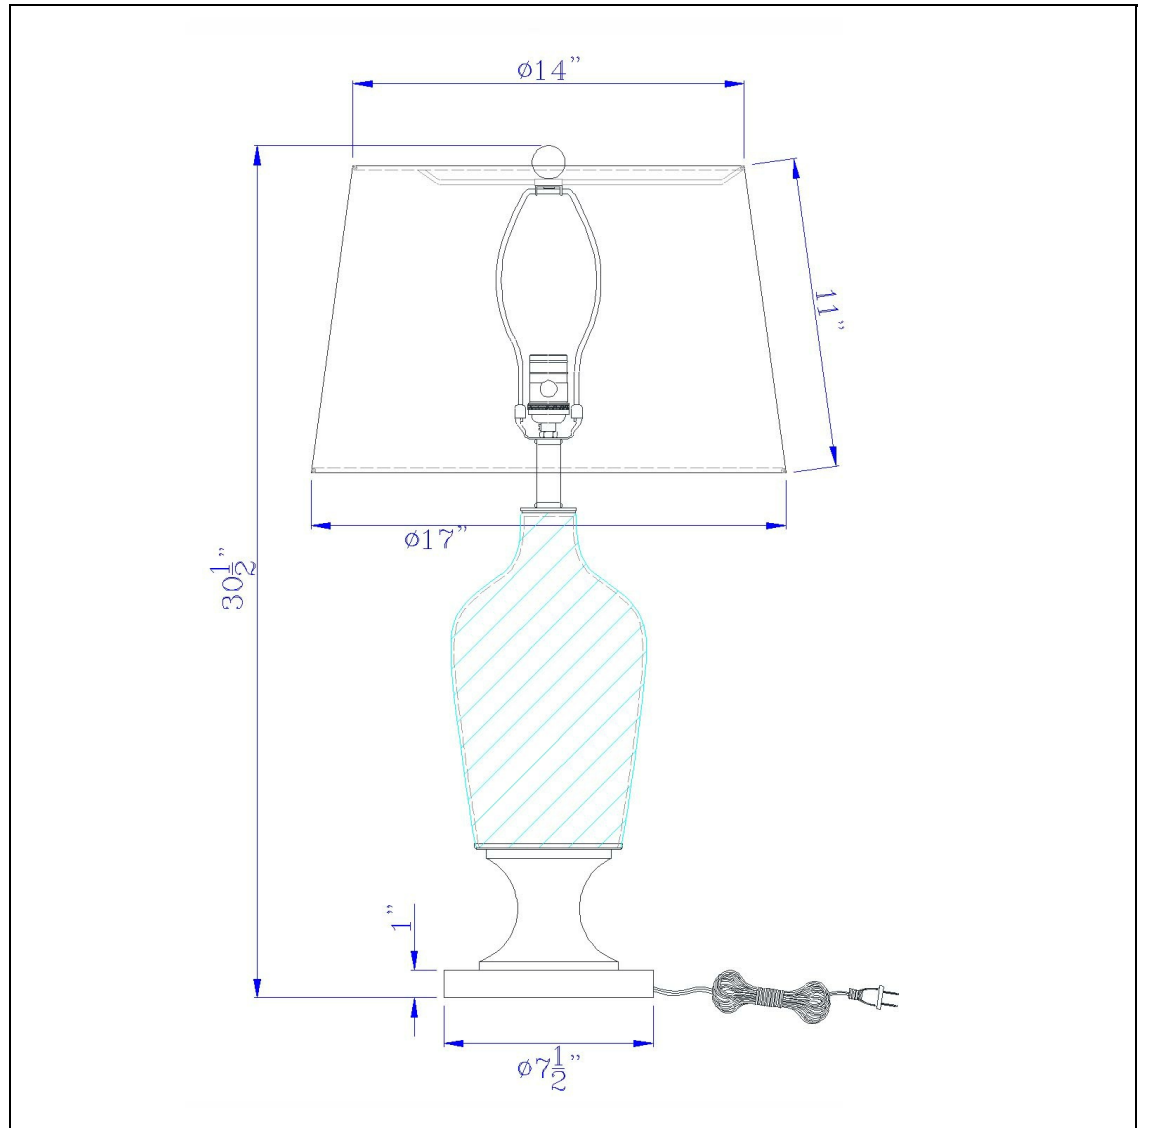

Product No. **BO-3046TB**

Description

150W 3 way fluted column glass table lamp with metal base  
Durable Metal and Glass Construction  
Smoke Glass Body  
Hardback Linen Shade Included  
Weighted Base for Added Stability  
Ships in One Carton  
Thee Way Switch  
Create a warm and inviting atmosphere?in your space with this smoked glass table lamp. It features a

Technical Specifications

<b>UPC</b>	020193067284	<b>Shade Top1</b>	14.00
<b>Wattage</b>	150W	<b>Shade Bottom1</b>	17.00
<b>Switch Type</b>	3 WAY	<b>Shade Side</b>	11.00
<b>Bulb Base</b>	E26	<b>Carton 1 Dimensions</b>	17.30 x 18.30 x 18.30
<b>Number of Lights</b>	1	<b>Carton 2 Dimensions</b>	0.00 x 0.00 x 18.30
<b>Color</b>	Smoked/Dark Bronze	<b>Package Dimensions</b>	L: 18.30 W: 18.30 H: 17.30