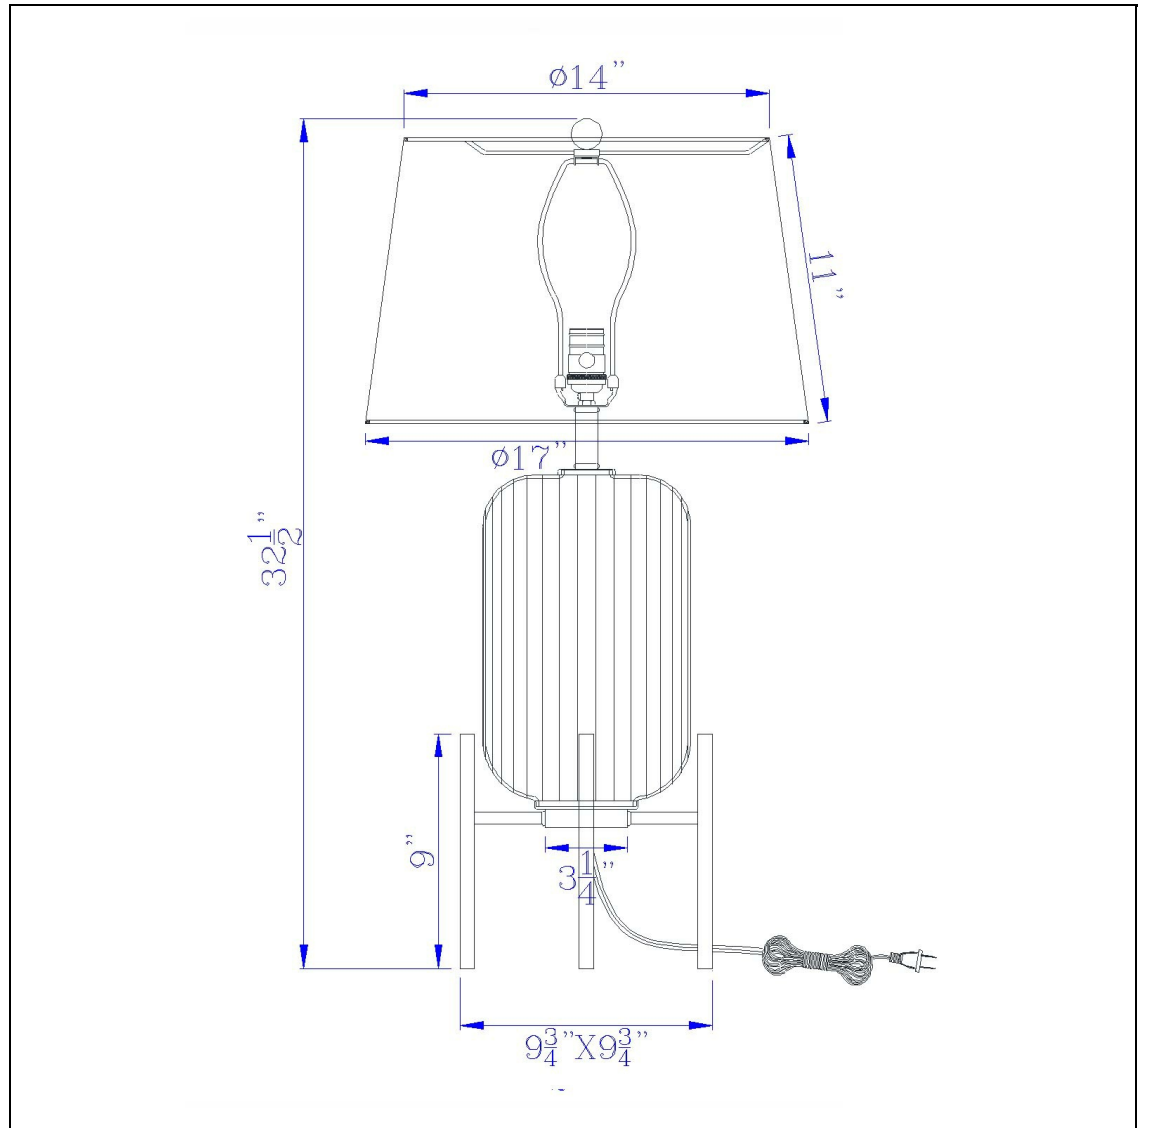

Product No. **BO-3047TB**

Description

150W 3 way Belleville fluted glass table lamp
Durable Metal and Glass Construction
Brushed Steel Metal Stand
Clear Glass Fluted Body
Hardback Fabric Shade Included
Ships in One Carton
Three Way Switch
Perfect for a variety of spaces from modern to contemporary to industrial, this lamp is sure to be a

Technical Specifications

UPC	020193067284	Shade Top1	14.00
Wattage	150W	Shade Bottom1	17.00
Switch Type	3 WAY	Shade Side	11.00
Bulb Base	E26	Carton 1 Dimensions	24.50 x 18.30 x 18.30
Number of Lights	1	Carton 2 Dimensions	0.00 x 0.00 x 18.30
Color	Brushed Steel	Package Dimensions	L: 18.30 W: 18.30 H: 24.50