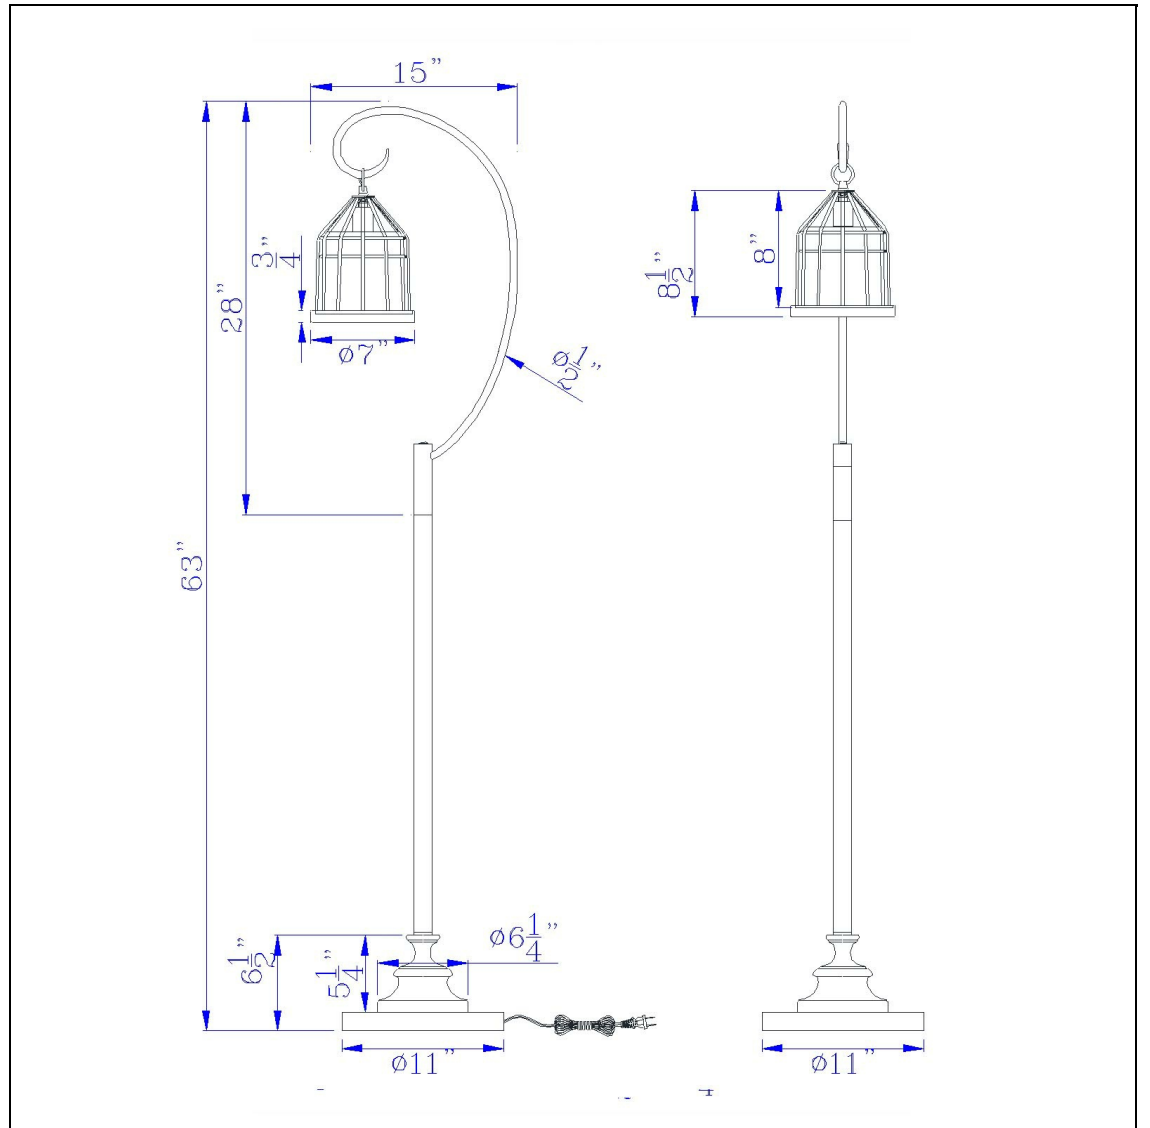

Product No. **BO-3049FL**

Description

60W Valparaiso downbridge metal floor lamp with lantern style metal and pine wood shade
Durable Metal Construction
Lantern Style Design
Cage Style Shade
Wooden Accents
Weighted base for added stability
Slim Frame Design
Brighten up your space with this stylish yet functional floor lamp. It features a slim pole style fr

Technical Specifications

UPC	020193067284	Shade Bottom1	7.00
Wattage	60W	Shade Side	8.50
Switch Type	ON/OFF	Carton 1 Dimensions	9.30 x 14.30 x 30.50
Bulb Base	E26	Carton 2 Dimensions	0.00 x 0.00 x 30.50
Number of Lights	1	Package Dimensions	L: 30.50 W: 14.30 H: 9.30
Color	Dark Bronze		