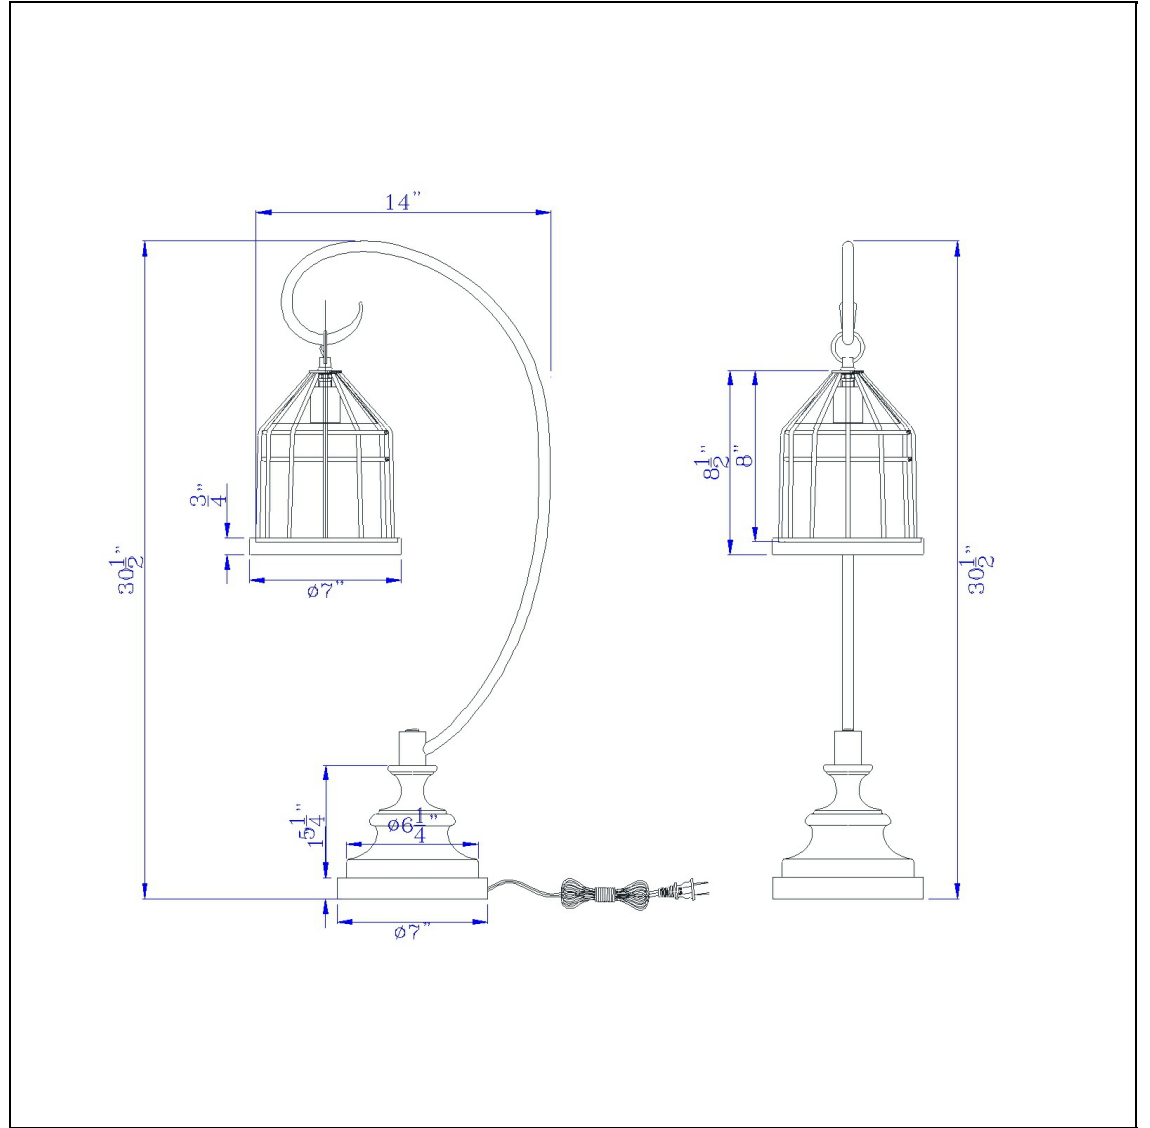

Product No. **BO-3049TB**

Description

60W Valparaiso downbridge metal table lamp with lantern style metal and pine wood shade
Durable Metal Construction
Lantern Style Design
Cage Style Shade
Wooden Accents
Weighted base for added stability
Slim Frame Design
Brighten up your space with this stylish yet functional table lamp. It features a slim pole style fr

Technical Specifications

UPC	020193067284	Shade Bottom1	7.00
Wattage	60W	Shade Side	8.50
Switch Type	ON/OFF	Carton 1 Dimensions	9.30 x 14.30 x 33.00
Bulb Base	E26	Carton 2 Dimensions	0.00 x 0.00 x 33.00
Number of Lights	1	Package Dimensions	L: 33.00 W: 14.30 H: 9.30
Color	Dark Bronze		