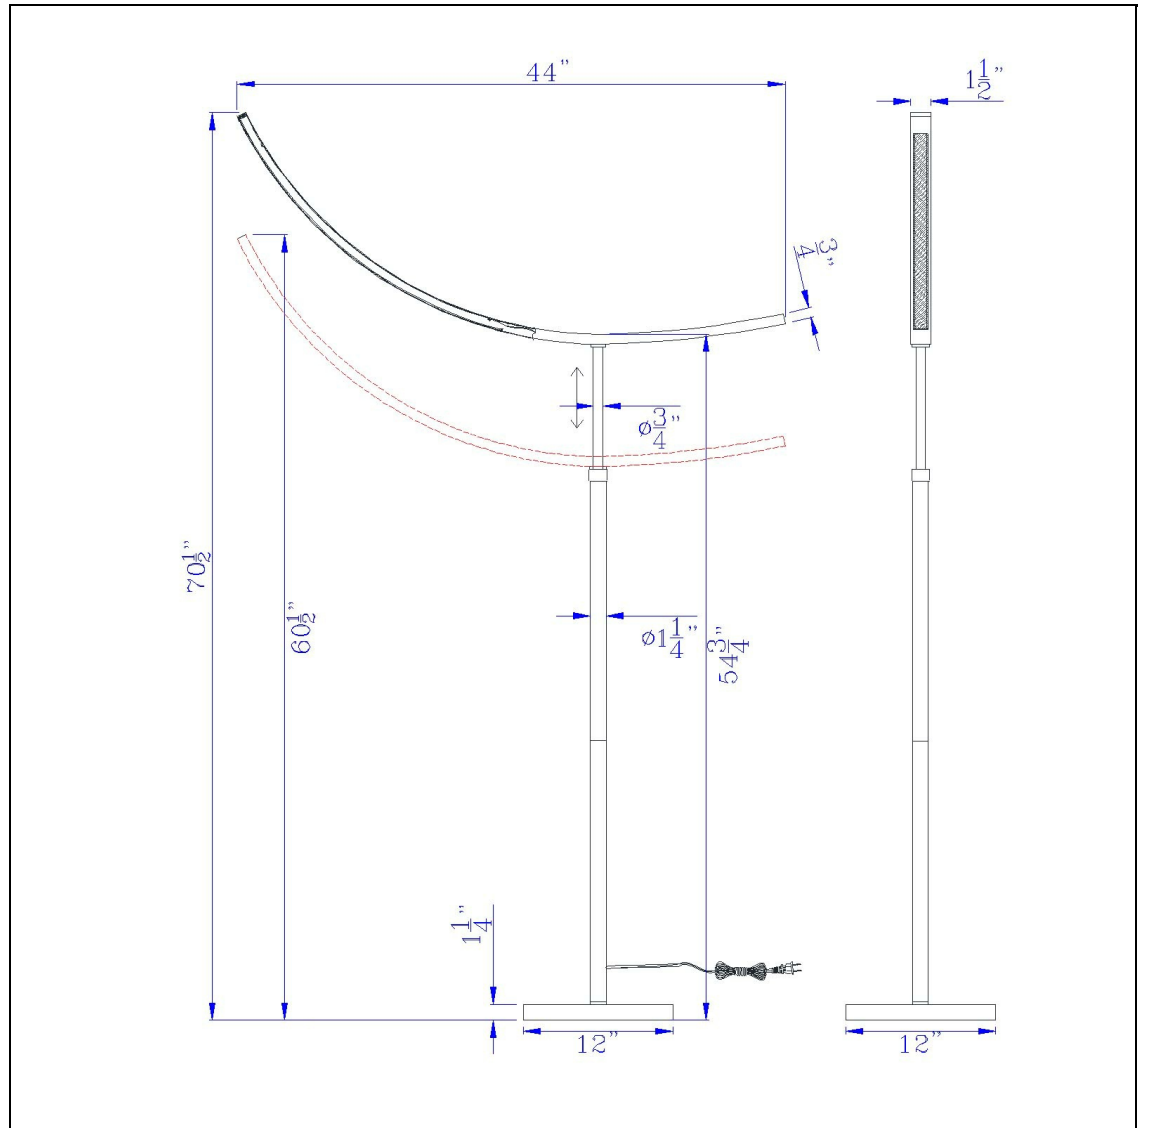

Product No. **BO-3051FL**

Description

17W, 3K, 1200 lumen metal Intergrated LED adjustable floor lamp  
Durable Metal Construction  
Integrated Led Light  
1200 Lumen Output  
3000K Light Temperature  
Weighted base for added stability  
Height can be adjusted from 63.5 to 73.5 inches  
Brighten up your space with this energy saving LED Floor Lamp. It features a slim construction and a

Technical Specifications

<b>UPC</b>	020193067284	<b>Shade Bottom1</b>	26.00
<b>Wattage</b>	LED17W	<b>Shade Side</b>	1.25
<b>CRI</b>	90	<b>Carton 1 Dimensions</b>	14.50 x 5.00 x 48.80
<b>Lumen</b>	1200LM	<b>Carton 2 Dimensions</b>	0.00 x 0.00 x 48.80
<b>Switch Type</b>	ON/OFF	<b>Package Dimensions</b>	L: 48.80 W: 5.00 H: 14.50
<b>Bulb Base</b>	LED		
<b>Number of Lights</b>	LED		
<b>Color</b>	Dark Bronze		