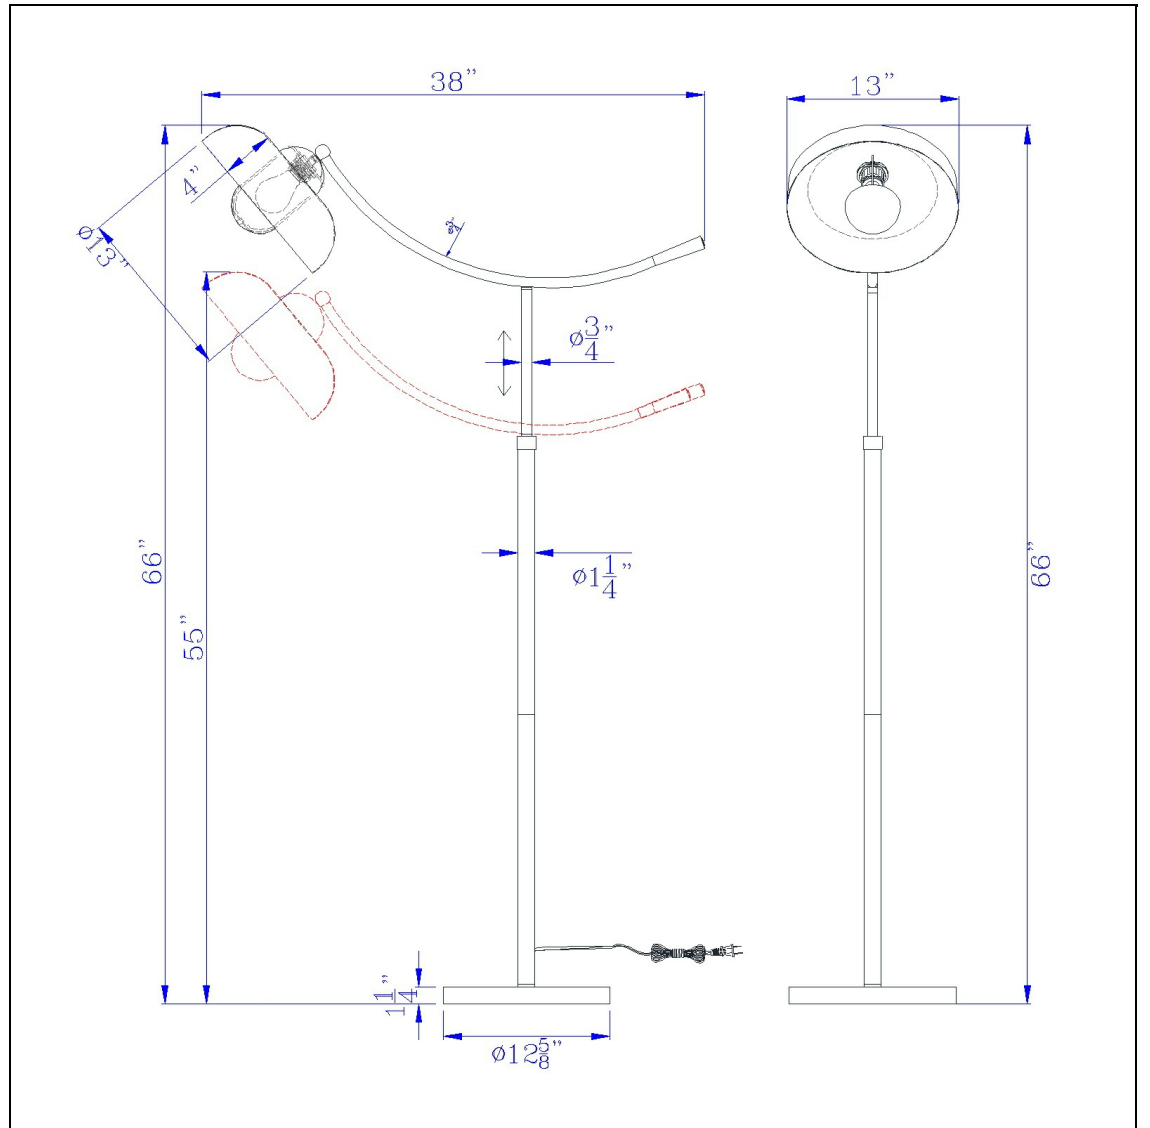

Product No. **BO-3052FL**

Description

100W Planetoid adjustable metal arc floor lamp
Durable Metal Construction
Brushed Metal Finish
Two Tone Colored Shade
Little to No Assembly Required
Weighted base for added stability
Height can be adjusted from 55 to 66 inches
Brighten up your space with this antique brass and black tone floor lamp. It features a slim constru

Technical Specifications

UPC	020193067284	Shade Bottom1	13.00
Wattage	100W	Shade Side	4.00
Switch Type	ON/OFF	Carton 1 Dimensions	15.30 x 7.00 x 33.50
Bulb Base	E26	Carton 2 Dimensions	0.00 x 0.00 x 33.50
Number of Lights	1	Package Dimensions	L: 33.50 W: 7.00 H: 15.30
Color	Antique Brass/Dark Bronze		