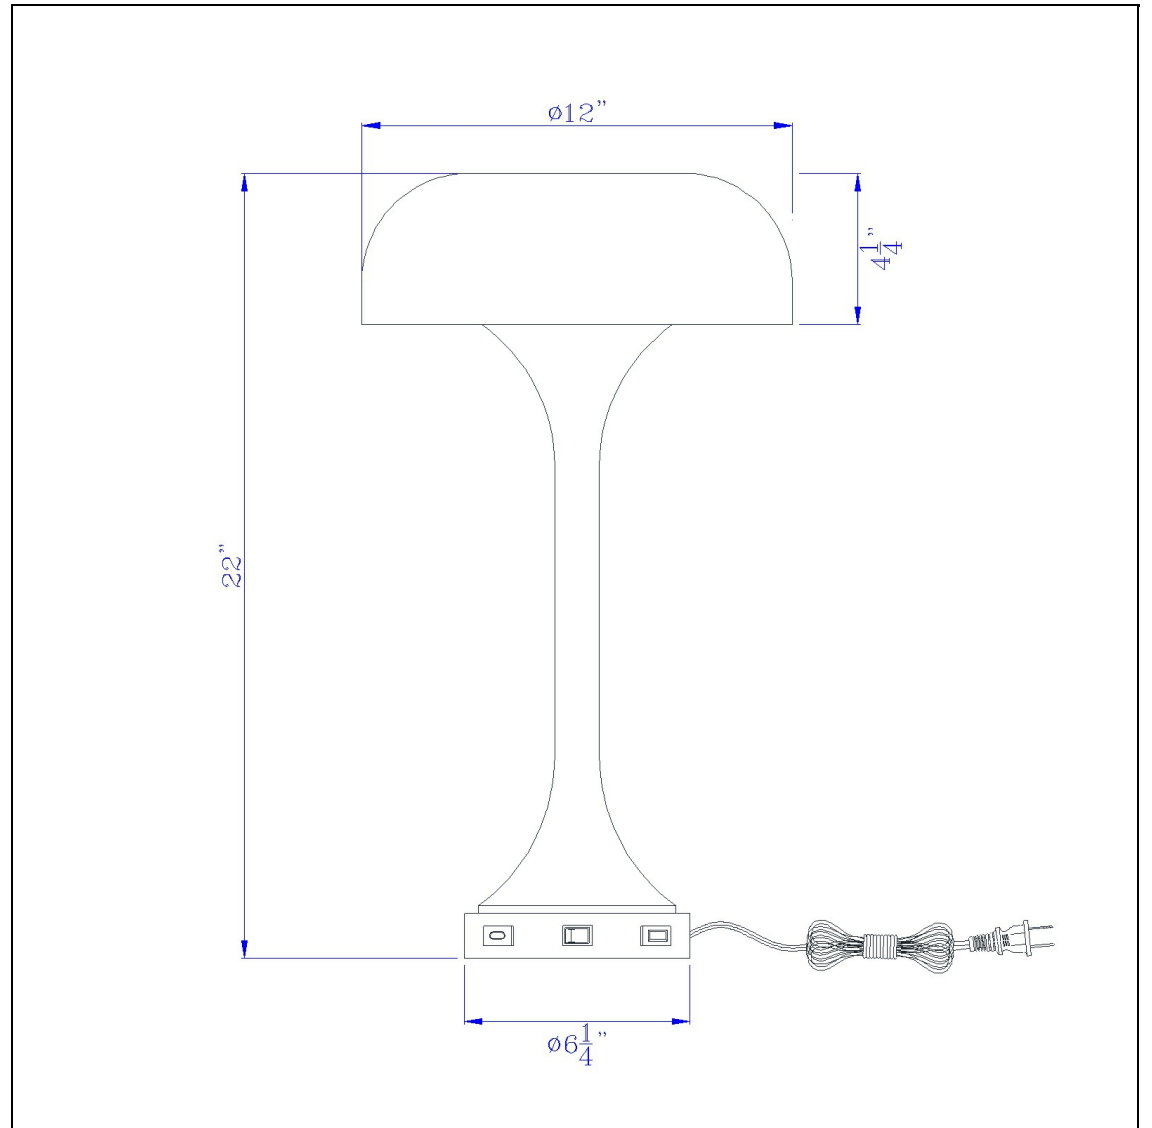

Product No. **BO-3053TB-BS**

Description

40W x 2 Mushroom cloud metal desk lamp with 1 USB and 1 TYPE C USB charging ports
Durable Metal Construction
Little to no assembly required
USB Port on Base
C Type USB Entry
Weighted base for added stability
Little to No Assembly Required
Update your home or office with this stylish mushroom style table lamp. This functional lamp feature

Technical Specifications

UPC	020193067284	Shade Top1	12.00
Wattage	40W X 2	Shade Bottom1	12.00
Switch Type	ON/OFF	Shade Side	4.25
Bulb Base	E12	Carton 1 Dimensions	13.50 x 24.30 x 8.20
Number of Lights	2	Carton 2 Dimensions	0.00 x 0.00 x 8.20
Color	Brushed Steel	Package Dimensions	L: 8.20 W: 24.30 H: 13.50