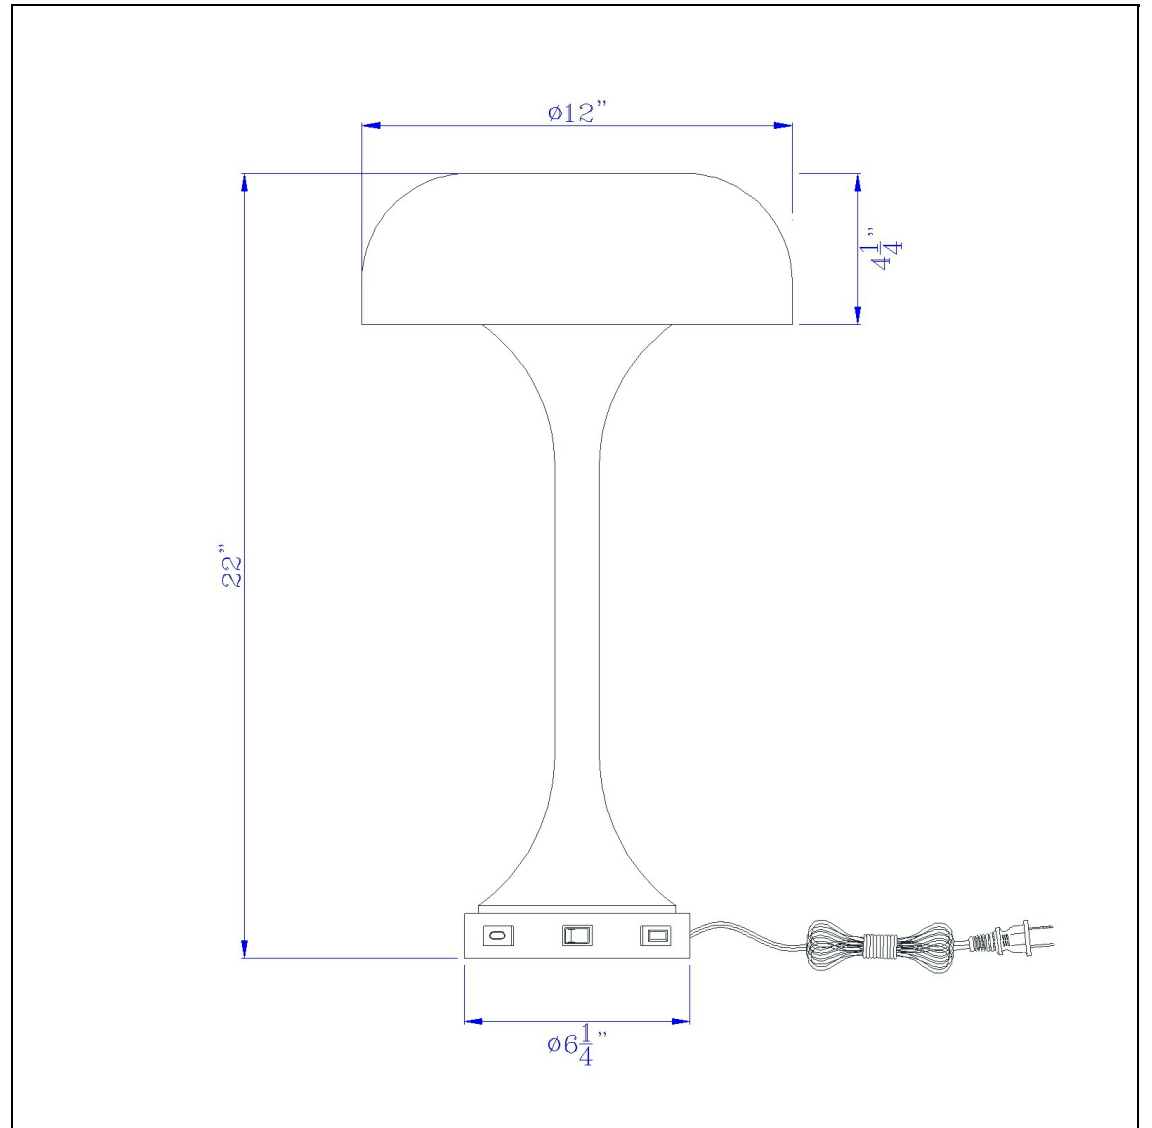

Product No. **BO-3053TB-BS**

Description

40W x 2 Mushroom cloud metal desk lamp with 1 USB and 1 TYPE C USB charging ports  
Durable Metal Construction  
Little to no assembly required  
USB Port on Base  
C Type USB Entry  
Weighted base for added stability  
Little to No Assembly Required  
Update your home or office with this stylish mushroom style table lamp. This functional lamp feature

Technical Specifications

<b>UPC</b>	020193067284	<b>Shade Top1</b>	12.00
<b>Wattage</b>	40W X 2	<b>Shade Bottom1</b>	12.00
<b>Switch Type</b>	ON/OFF	<b>Shade Side</b>	4.25
<b>Bulb Base</b>	E12	<b>Carton 1 Dimensions</b>	13.50 x 24.30 x 8.20
<b>Number of Lights</b>	2	<b>Carton 2 Dimensions</b>	0.00 x 0.00 x 8.20
<b>Color</b>	Brushed Steel	<b>Package Dimensions</b>	L: 8.20 W: 24.30 H: 13.50