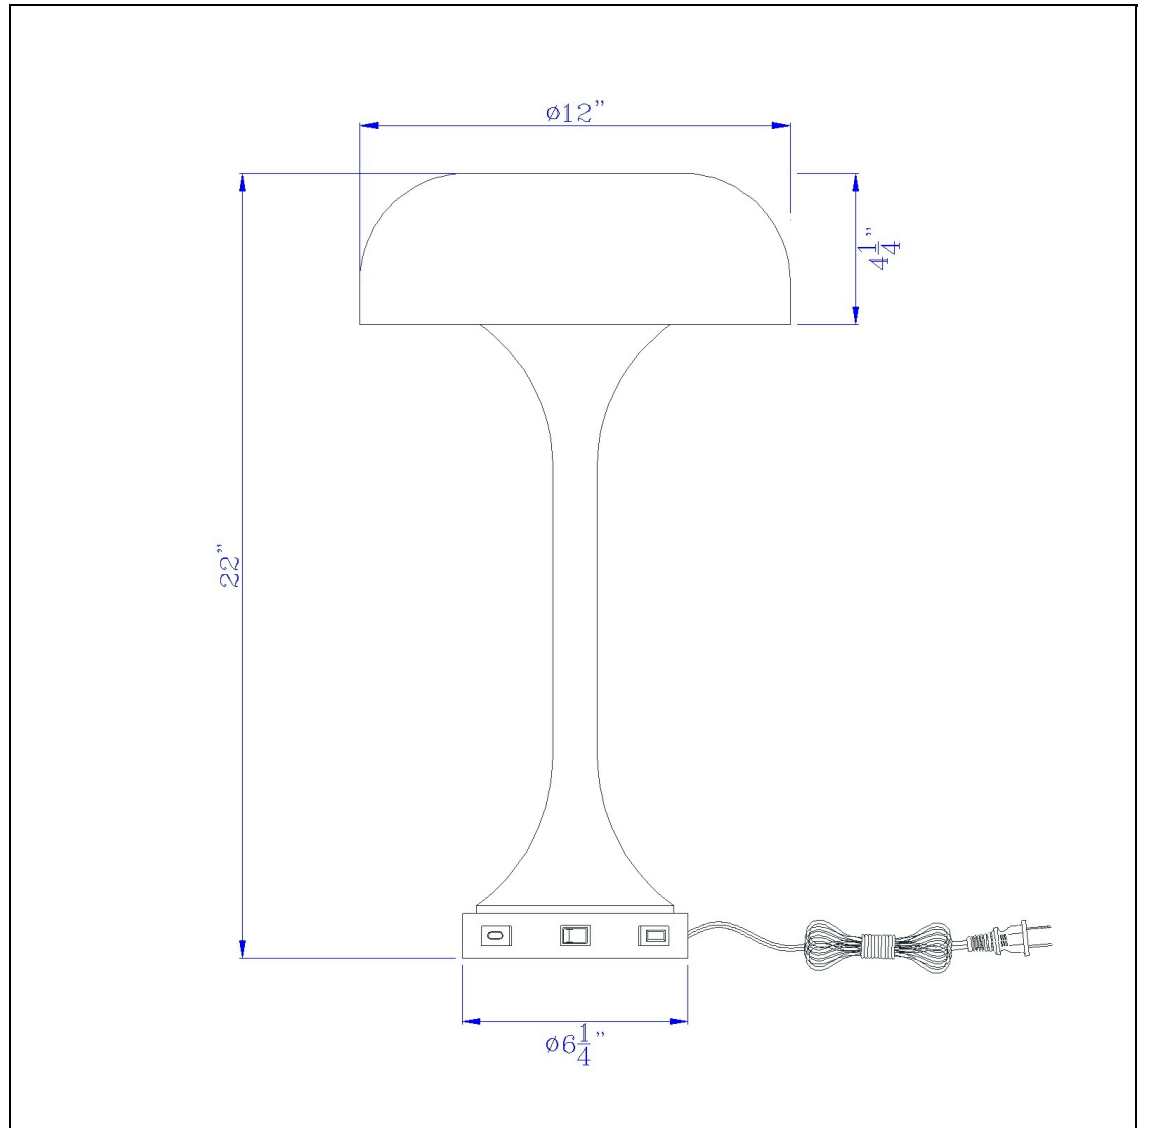

Product No. **BO-3053TB-DB**

Description

40W x 2 Mushroom cloud metal desk lamp with 1 USB and 1 TYPE C USB charging ports  
Durable Metal Construction  
Little to no assembly required  
USB Port on Base  
C Type USB Entry  
Weighted base for added stability  
Little to No Assembly Required  
Update your home or office with this stylish mushroom style table lamp. This functional lamp feature

Technical Specifications

|                         |              |                            |                           |
|-------------------------|--------------|----------------------------|---------------------------|
| <b>UPC</b>              | 020193067284 | <b>Shade Top1</b>          | 12.00                     |
| <b>Wattage</b>          | 40W X 2      | <b>Shade Bottom1</b>       | 12.00                     |
| <b>Switch Type</b>      | ON/OFF       | <b>Shade Side</b>          | 4.25                      |
| <b>Bulb Base</b>        | E12          | <b>Carton 1 Dimensions</b> | 13.50 x 24.30 x 8.20      |
| <b>Number of Lights</b> | 2            | <b>Carton 2 Dimensions</b> | 0.00 x 0.00 x 8.20        |
| <b>Color</b>            | Dark Bronze  | <b>Package Dimensions</b>  | L: 8.20 W: 24.30 H: 13.50 |