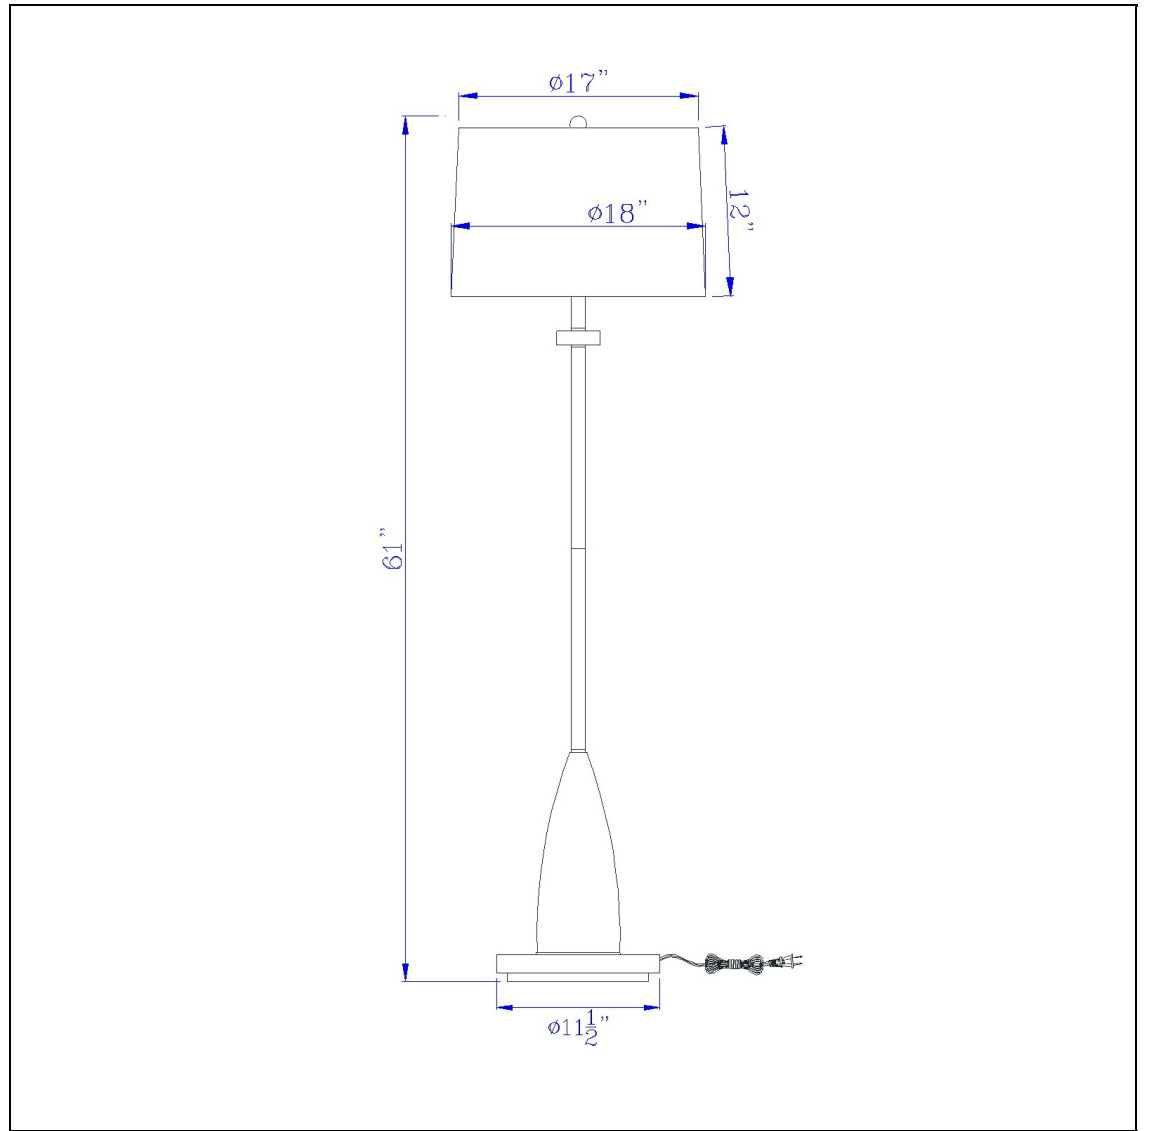

Product No. **BO-3054FL**

Description

150W 3 way Lockport metal floor lamp with rubber wood base
Durable Metal Construction
Little to no assembly required
High Gloss Chrome Finish
Wooden Accents
Hardback Linen Shade Included
Weighted Base for Added Stability
Hardback Fabric Shade Included
Brighten up your space with this stylish wide bottom pole lamp. It features a high gloss chrome finish

Technical Specifications

UPC	020193067284	Shade Top1	17.00
Wattage	150W	Shade Bottom1	18.00
Switch Type	3 WAY	Shade Side	12.00
Bulb Base	E26	Carton 1 Dimensions	17.80 x 20.30 x 20.30
Number of Lights	1	Carton 2 Dimensions	0.00 x 0.00 x 20.30
Color	Chrome/Wood	Package Dimensions	L: 20.30 W: 20.30 H: 17.80