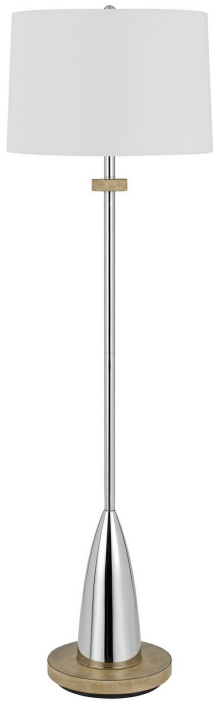

Product No. **BO-3054FL**

Description

150W 3 way Lockport metal floor lamp with rubber wood base
Durable Metal Construction
Little to no assembly required
High Gloss Chrome Finish
Wooden Accents
Hardback Linen Shade Included
Weighted Base for Added Stability
Hardback Fabric Shade Included
Brighten up your space with this stylish wide bottom pole lamp. It features a high gloss chrome finish

Technical Specifications

UPC	020193067284	Shade Top1	17.00
Wattage	150W	Shade Bottom1	18.00
Switch Type	3 WAY	Shade Side	12.00
Bulb Base	E26	Carton 1 Dimensions	17.80 x 20.30 x 20.30
Number of Lights	1	Carton 2 Dimensions	0.00 x 0.00 x 20.30
Color	Chrome/Wood	Package Dimensions	L: 20.30 W: 20.30 H: 17.80