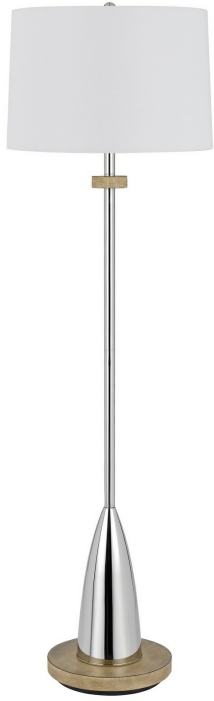

Product No. **BO-3054FL**

Description

150W 3 way Lockport metal floor lamp with rubber wood base
Durable Metal Construction
Little to no assembly required
High Gloss Chrome Finish
Wooden Accents
Hardback Linen Shade Included
Weighted Base for Added Stability
Hardback Fabric Shade Included
Brighten up your space with this stylish wide bottom pole lamp. It features a high gloss chrome finish

Technical Specifications

UPC	020193067284	Shade Top1	17.00
Wattage	150W	Shade Bottom1	18.00
Switch Type	3 WAY	Shade Side	12.00
Bulb Base	E26	Carton 1 Dimensions	17.80 x 20.30 x 20.30
Number of Lights	1	Carton 2 Dimensions	0.00 x 0.00 x 20.30
Color	Chrome/Wood	Package Dimensions	L: 20.30 W: 20.30 H: 17.80