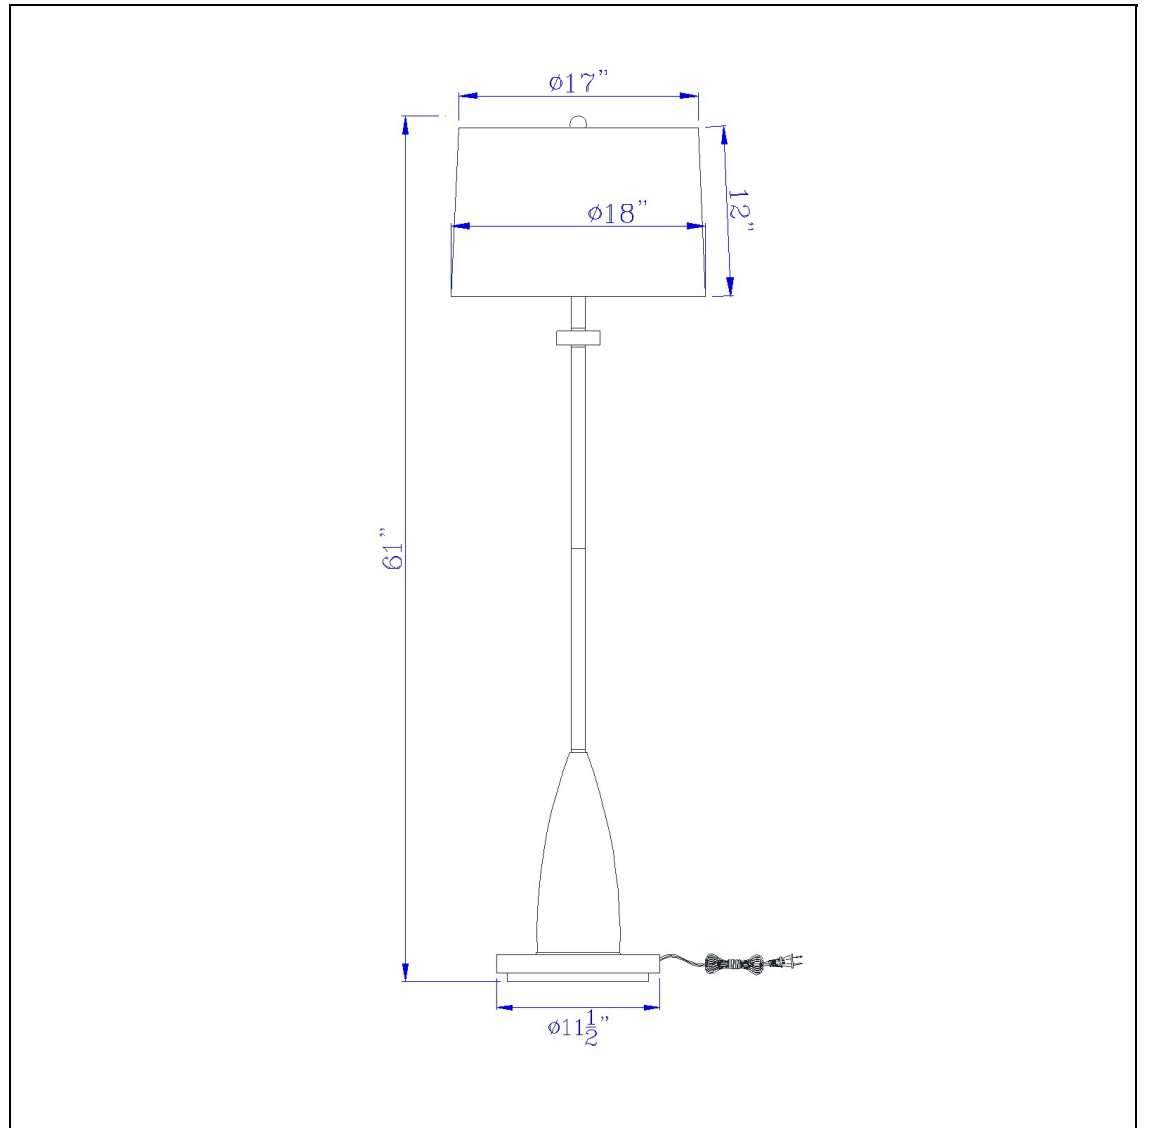

Product No. **BO-3054FL**

Description

150W 3 way Lockport metal floor lamp with rubber wood base
Durable Metal Construction
Little to no assembly required
High Gloss Chrome Finish
Wooden Accents
Hardback Linen Shade Included
Weighted Base for Added Stability
Hardback Fabric Shade Included
Brighten up your space with this stylish wide bottom pole lamp. It features a high gloss chrome finish

Technical Specifications

UPC	020193067284	Shade Top1	17.00
Wattage	150W	Shade Bottom1	18.00
Switch Type	3 WAY	Shade Side	12.00
Bulb Base	E26	Carton 1 Dimensions	17.80 x 20.30 x 20.30
Number of Lights	1	Carton 2 Dimensions	0.00 x 0.00 x 20.30
Color	Chrome/Wood	Package Dimensions	L: 20.30 W: 20.30 H: 17.80