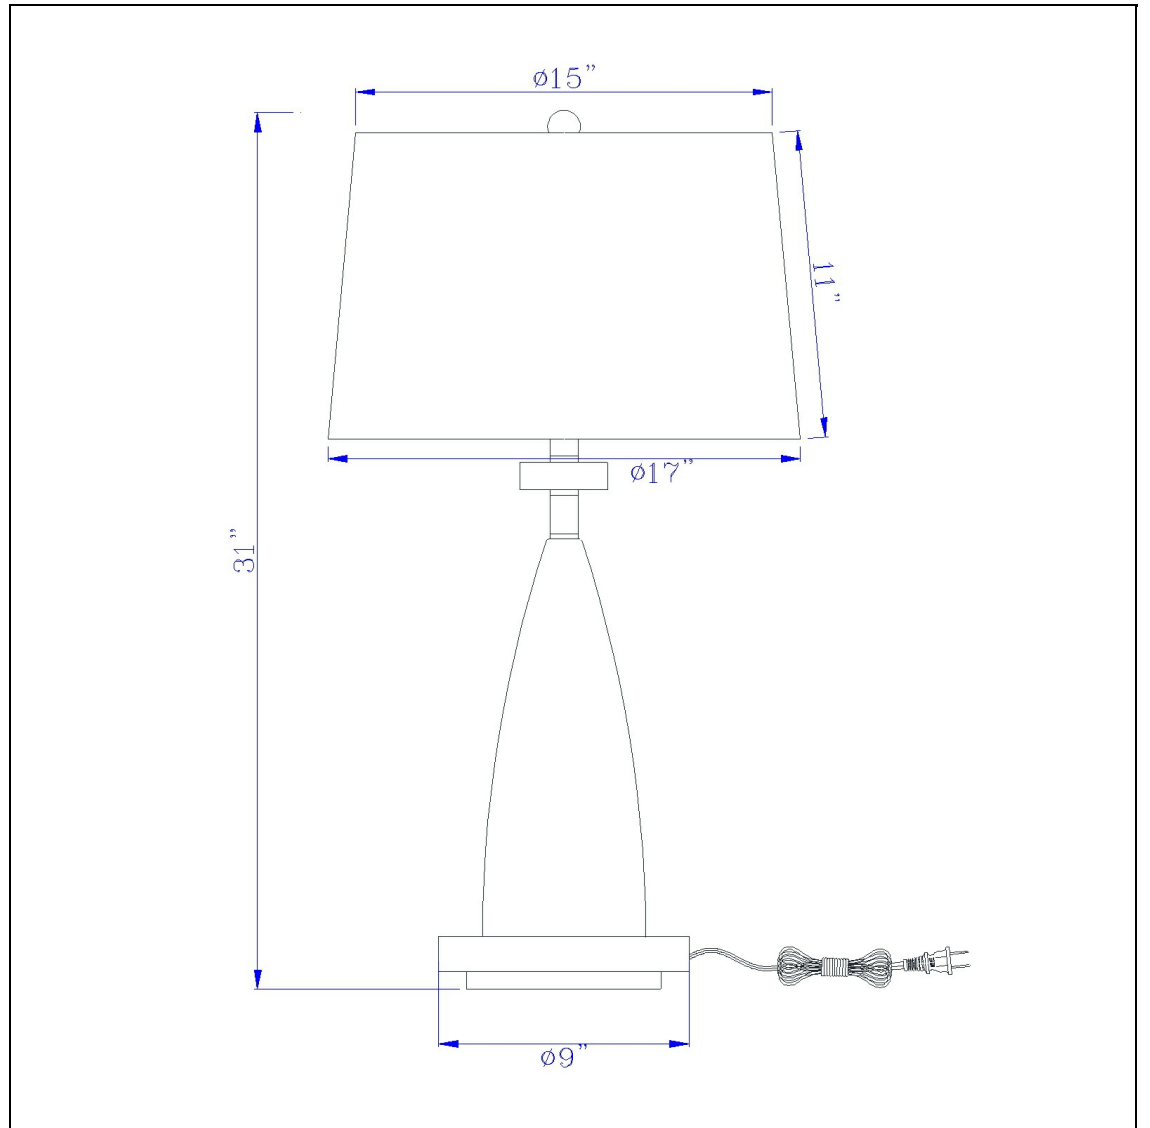

Product No. **BO-3054TB**

Description

150W 3 way Lockport metal table lamp with faux wood finish
Durable Metal Construction
Little to no assembly required
High Gloss Chrome Finish
Wooden Accents
Hardback Linen Shade Included
Weighted Base for Added Stability
Hardback Fabric Shade Included
Brighten up your space with this stylish bullet bottom pole lamp. It features a high gloss chrome fi

Technical Specifications

UPC	020193067284	Shade Top1	15.00
Wattage	150W	Shade Bottom1	17.00
Switch Type	3 WAY	Shade Side	11.00
Bulb Base	E26	Carton 1 Dimensions	19.80 x 15.50 x 10.30
Number of Lights	1	Carton 2 Dimensions	0.00 x 0.00 x 10.30
Color	Chrome/Wood	Package Dimensions	L: 10.30 W: 15.50 H: 19.80