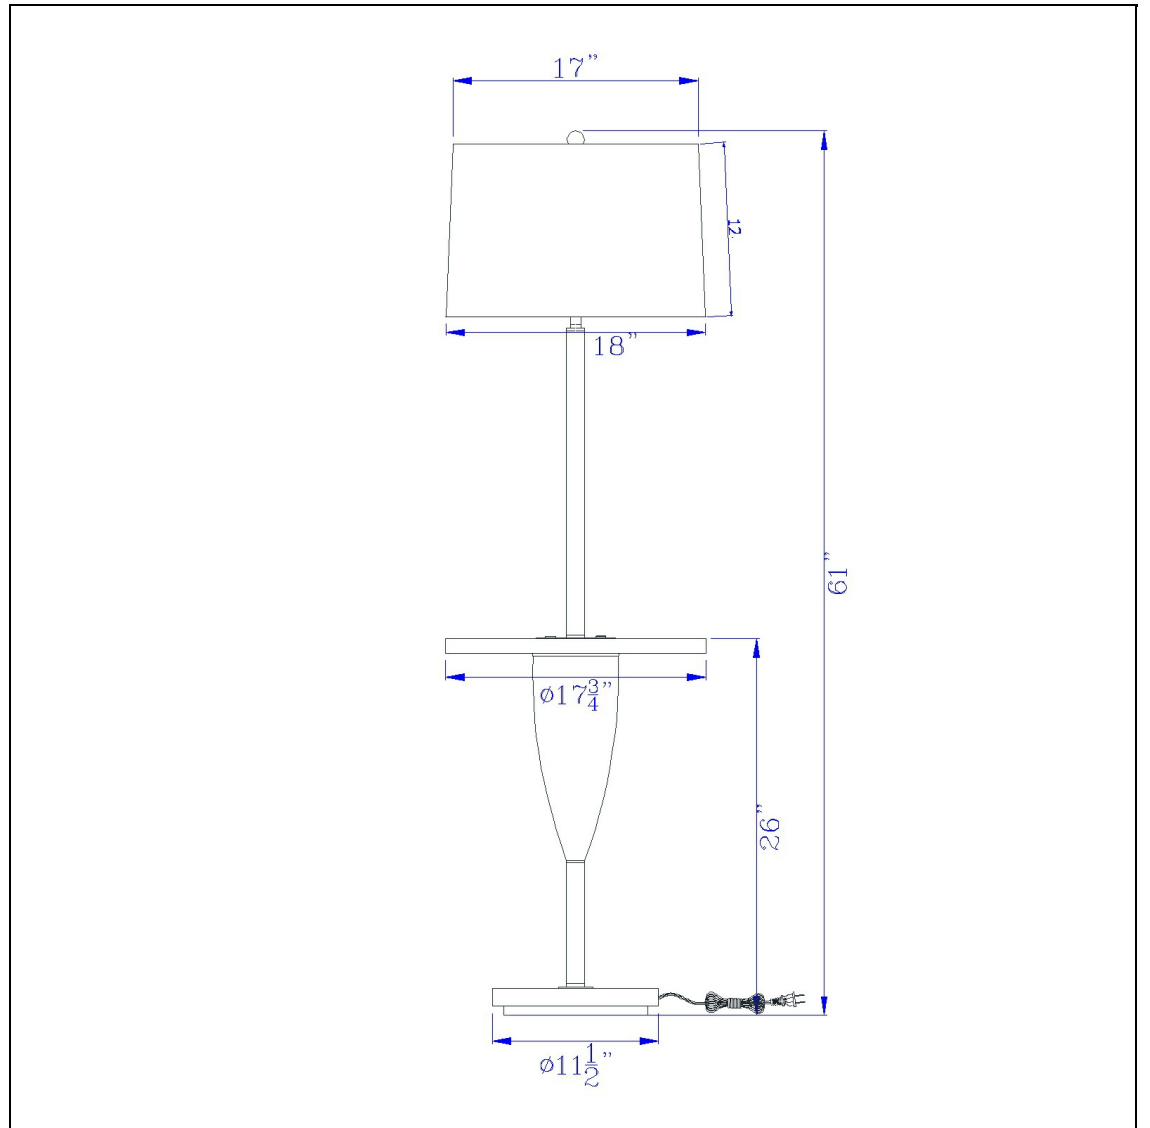

Product No. **BO-3054TFL**

Description

150W 3 way Lockport metal floor lamp with rubber wood tray table and base and 1 USB and 1 TYPE C USB charging port  
Durable Metal Construction  
High Gloss Chrome Finish  
Wooden Accents  
Circular Wooden Table Center  
Functional USB Port on Table Center  
Weighted Base for Added Stability  
Hardback Fabric Shade Included  
Brighten up your space with this stylish wide bottom pole lamp. It features a high gloss chrome fini

Technical Specifications

<b>UPC</b>	020193067284	<b>Shade Top1</b>	17.00
<b>Wattage</b>	150W	<b>Shade Bottom1</b>	18.00
<b>Switch Type</b>	3 WAY	<b>Shade Side</b>	12.00
<b>Bulb Base</b>	E26	<b>Carton 1 Dimensions</b>	18.00 x 20.30 x 20.30
<b>Number of Lights</b>	1	<b>Carton 2 Dimensions</b>	0.00 x 0.00 x 20.30
<b>Color</b>	Chrome/Wood	<b>Package Dimensions</b>	L: 20.30 W: 20.30 H: 18.00