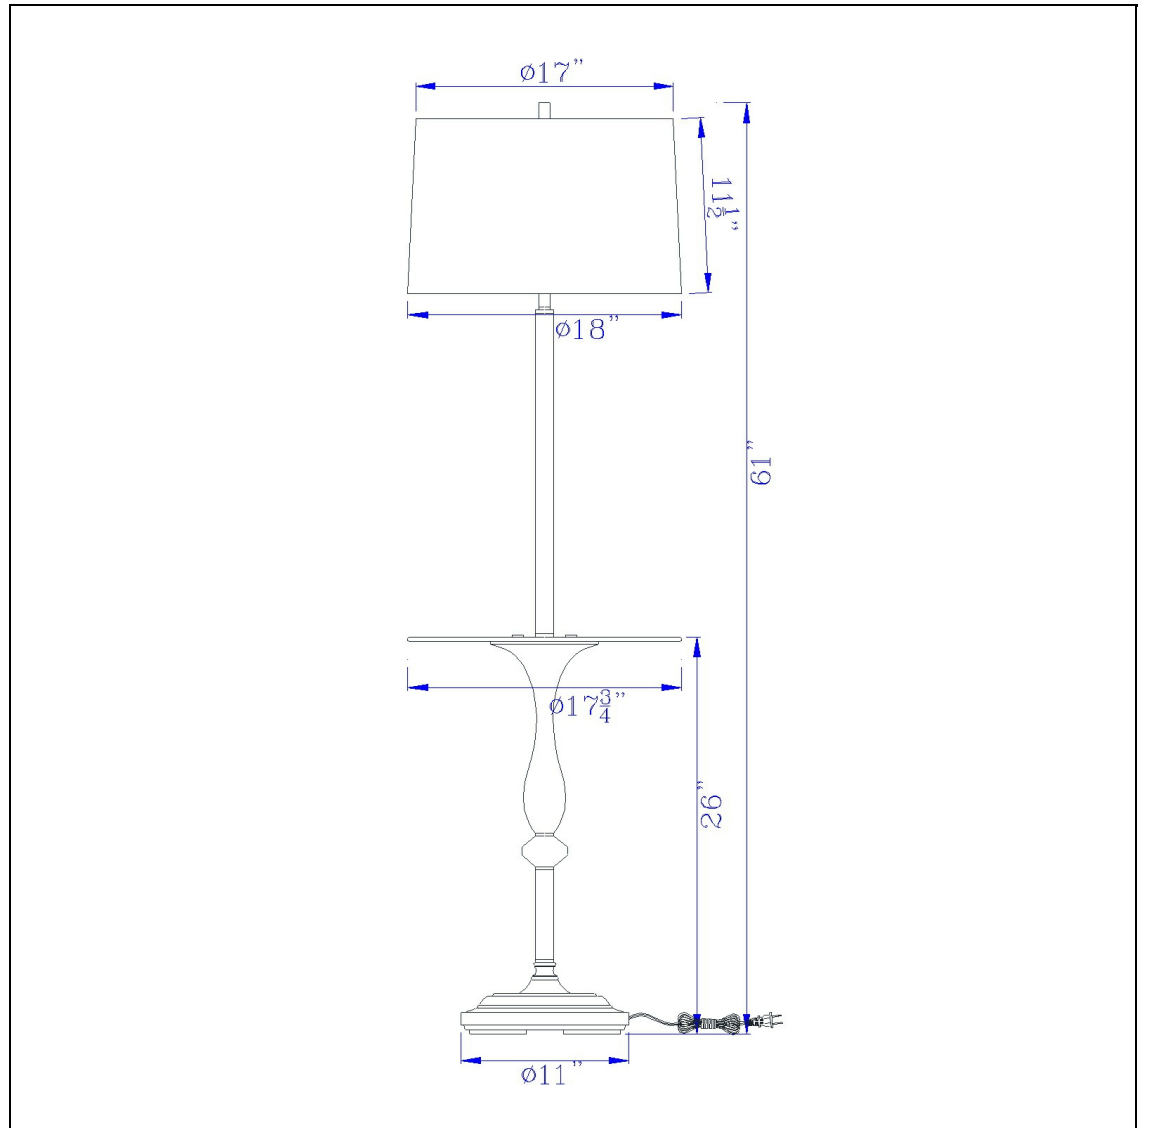

Product No. **BO-3056FL-CH**

Description

150W 3 way Sturgis metal floor lamp with glass tray table and 1 USB and 1 TYPE C USB charging ports and rubber wood base
Durable Metal Construction
High Gloss Chrome Finish
Circular Clear Glass Table
Functional USB Port on Table Center
Weighted base for added stability
Little to No Assembly Required
Hardback Fabric Shade Included
Brighten up your space with this stylish wide bottom pole lamp. It features a high gloss chrome fini

Technical Specifications

UPC	020193067284	Shade Top1	17.00
Wattage	150W	Shade Bottom1	18.00
Switch Type	3 WAY	Shade Side	11.50
Bulb Base	E26	Carton 1 Dimensions	17.00 x 20.30 x 20.30
Number of Lights	1	Carton 2 Dimensions	0.00 x 0.00 x 20.30
Color	Chrome	Package Dimensions	L: 20.30 W: 20.30 H: 17.00