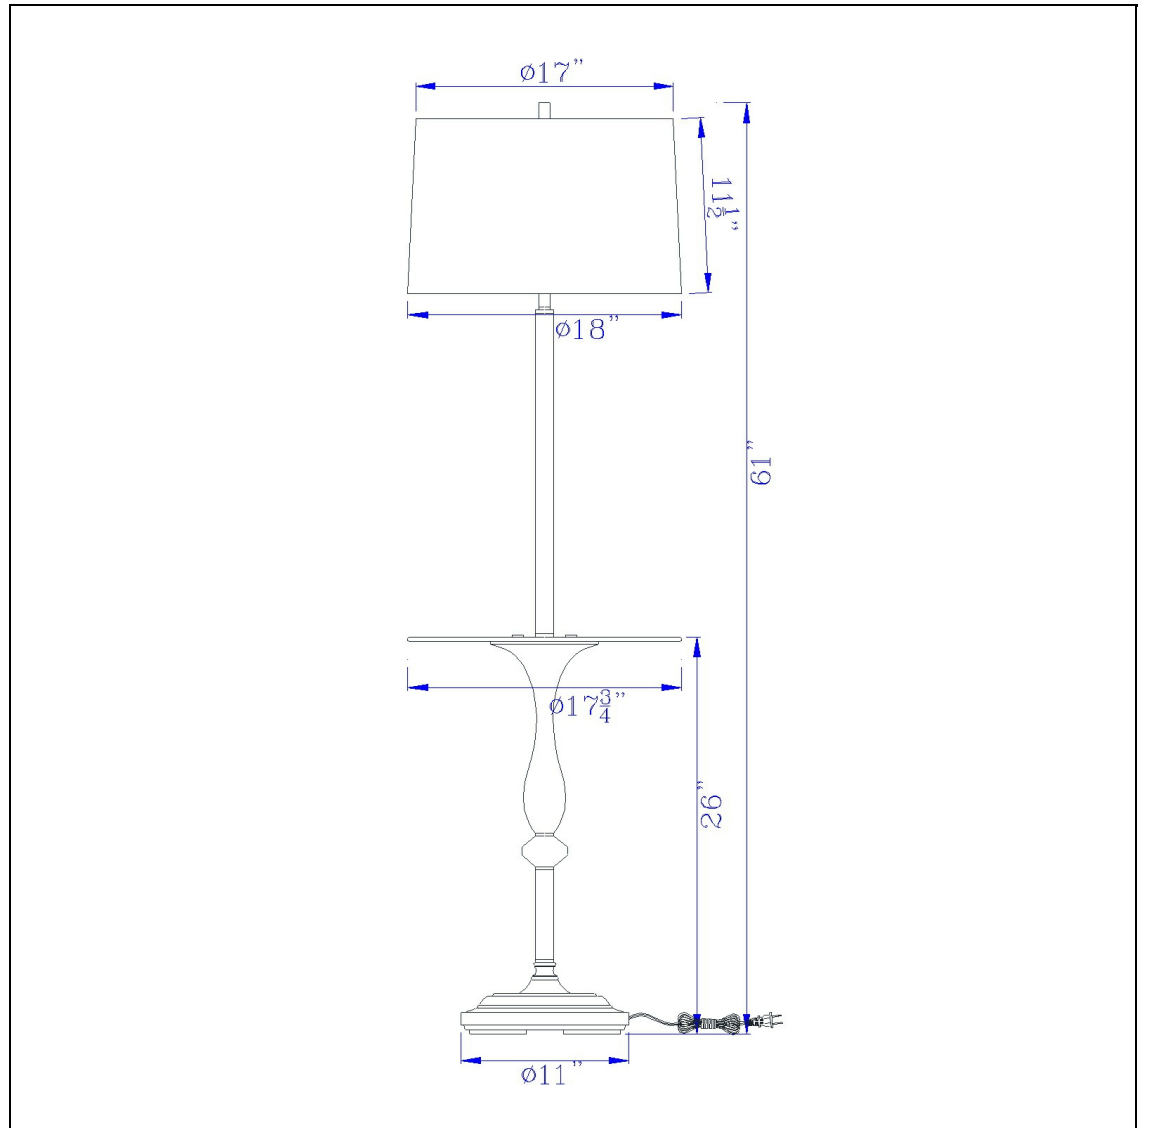

Product No. **BO-3056FL-CH**

Description

150W 3 way Sturgis metal floor lamp with glass tray table and 1 USB and 1 TYPE C USB charging ports and rubber wood base  
Durable Metal Construction  
High Gloss Chrome Finish  
Circular Clear Glass Table  
Functional USB Port on Table Center  
Weighted base for added stability  
Little to No Assembly Required  
Hardback Fabric Shade Included  
Brighten up your space with this stylish wide bottom pole lamp. It features a high gloss chrome fini

Technical Specifications

<b>UPC</b>	020193067284	<b>Shade Top1</b>	17.00
<b>Wattage</b>	150W	<b>Shade Bottom1</b>	18.00
<b>Switch Type</b>	3 WAY	<b>Shade Side</b>	11.50
<b>Bulb Base</b>	E26	<b>Carton 1 Dimensions</b>	17.00 x 20.30 x 20.30
<b>Number of Lights</b>	1	<b>Carton 2 Dimensions</b>	0.00 x 0.00 x 20.30
<b>Color</b>	Chrome	<b>Package Dimensions</b>	L: 20.30 W: 20.30 H: 17.00