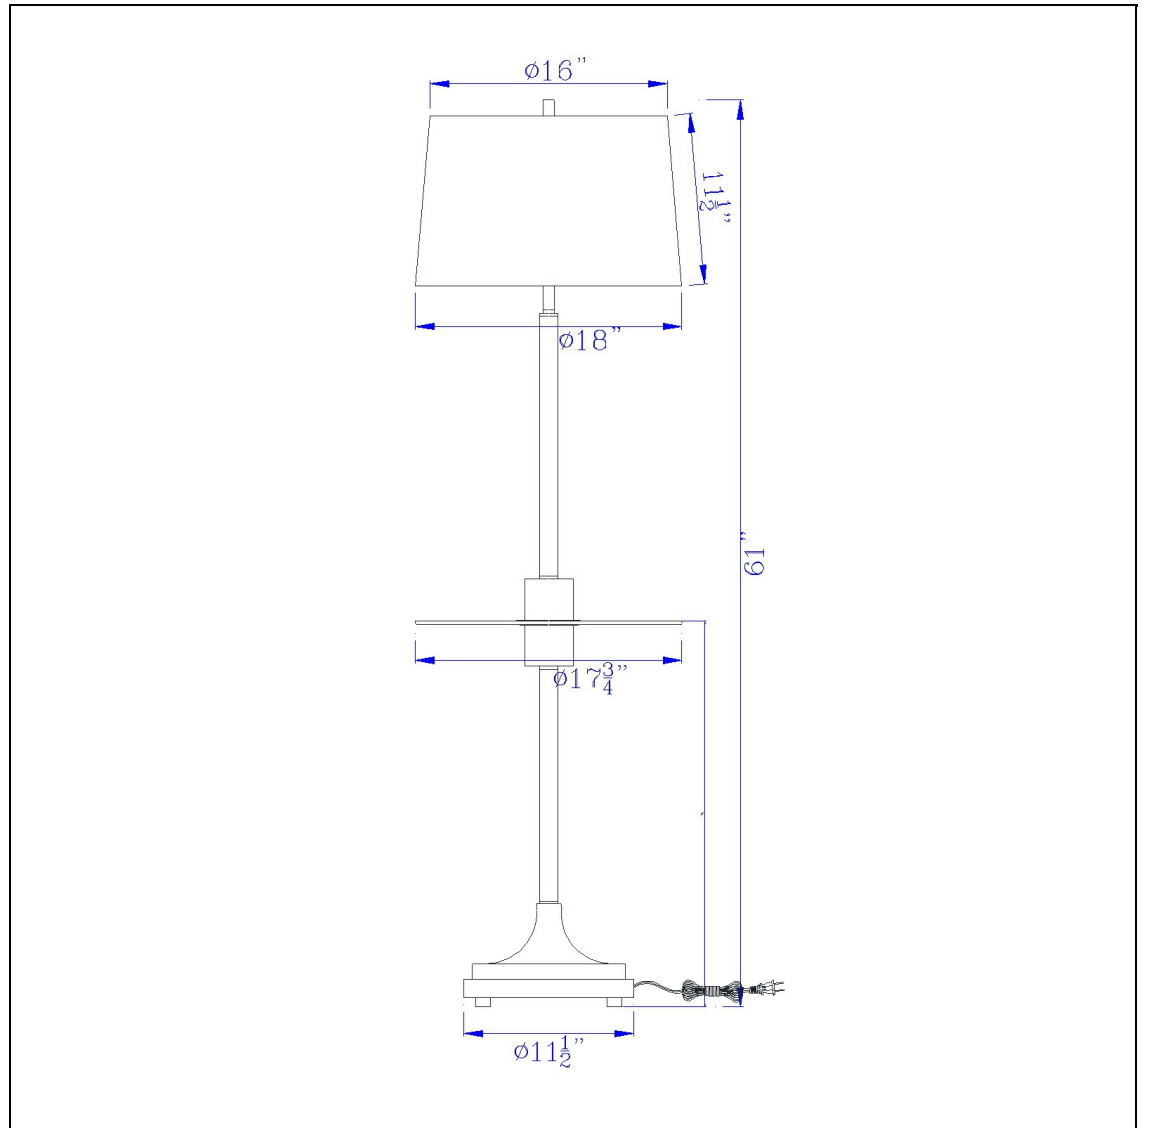

Product No. **BO-3057FL**

Description

150W 3 way Lavaca metal floor lamp with glass tray table and 1 USB and 1 TYPE C USB charging ports and rubber wood center finial and base  
Durable Metal Construction  
Brushed Steel Finish  
Wooden Accents  
Functional USB Port on Table Center  
Weighted base for added stability  
Little to No Assembly Required  
Hardback Fabric Shade Included  
Brighten up your space with this stylish wide bottom pole lamp. It features a brushed steel finish w

Technical Specifications

<b>UPC</b>	020193067284	<b>Shade Top1</b>	16.00
<b>Wattage</b>	150W	<b>Shade Bottom1</b>	18.00
<b>Switch Type</b>	3 WAY	<b>Shade Side</b>	11.50
<b>Bulb Base</b>	E26	<b>Carton 1 Dimensions</b>	19.30 x 20.30 x 20.30
<b>Number of Lights</b>	1	<b>Carton 2 Dimensions</b>	0.00 x 0.00 x 20.30
<b>Color</b>	Antique Silver/Wood	<b>Package Dimensions</b>	L: 20.30 W: 20.30 H: 19.30