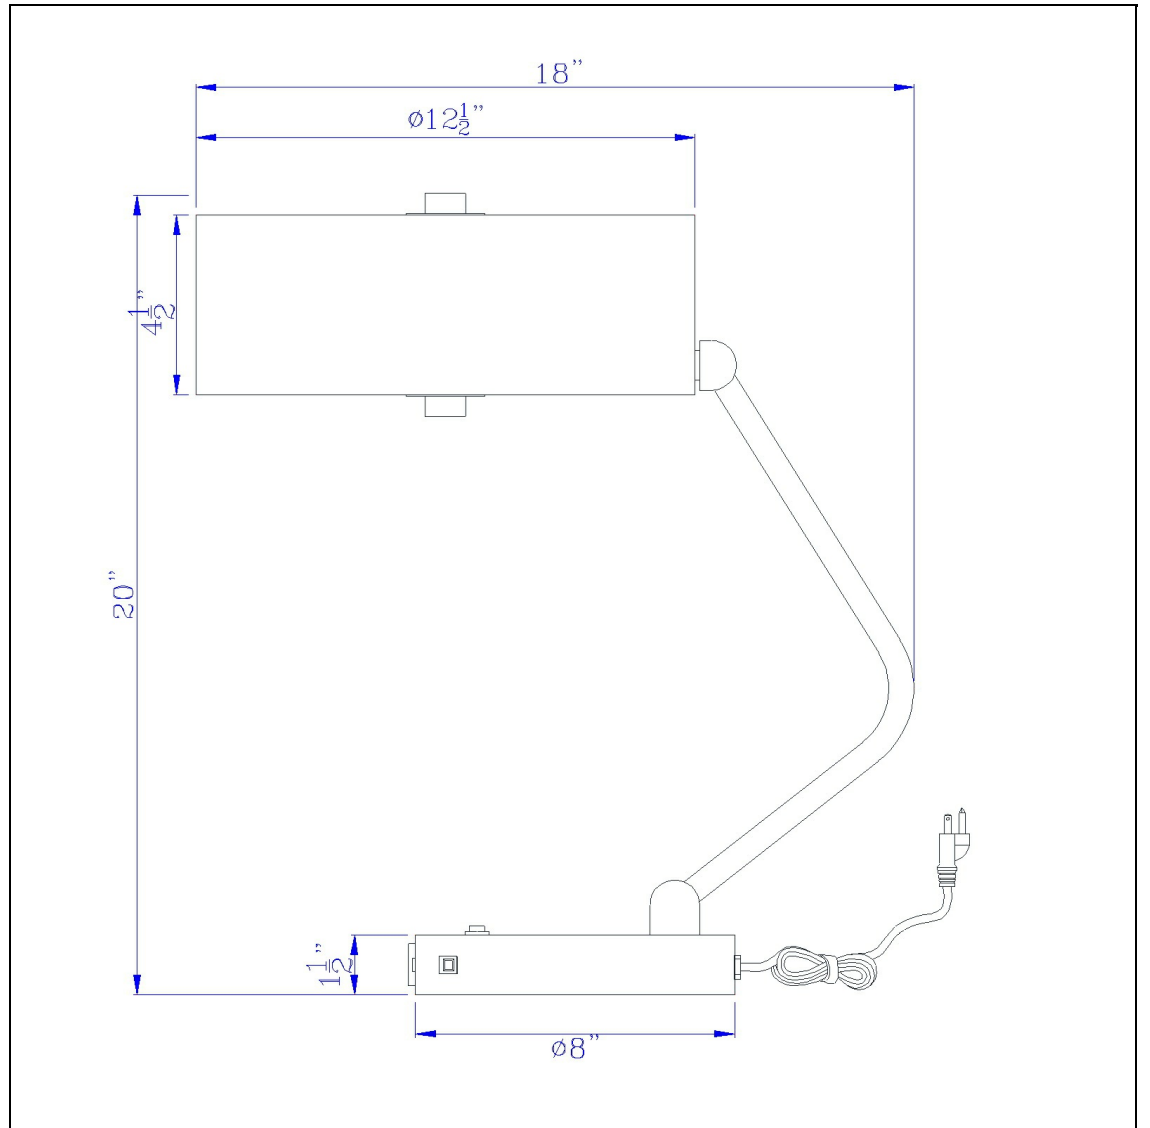

Product No. **BO-3058DK-BS**

Description

60W x 2 Marcos metal desk lamp with drum fabric shade and 1 USB and 1 TYPE C USB charging port with rubber wood base  
Durable metal construction  
Circular Wooden Base  
USB Port on Base  
Outlet on Base  
Little to No Assembly Required  
Hardback Fabric Shade Included  
Perfect for a side table or end table this metal desk lamp is ideal for use in a work area or bedside

Technical Specifications

<b>UPC</b>	020193067284	<b>Shade Top1</b>	12.50
<b>Wattage</b>	60W X 2	<b>Shade Bottom1</b>	12.50
<b>Switch Type</b>	ON/OFF	<b>Shade Side</b>	4.50
<b>Bulb Base</b>	E26	<b>Carton 1 Dimensions</b>	11.80 x 18.30 x 23.00
<b>Number of Lights</b>	2	<b>Carton 2 Dimensions</b>	0.00 x 0.00 x 23.00
<b>Color</b>	Brushed Steel/wood	<b>Package Dimensions</b>	L: 23.00 W: 18.30 H: 11.80