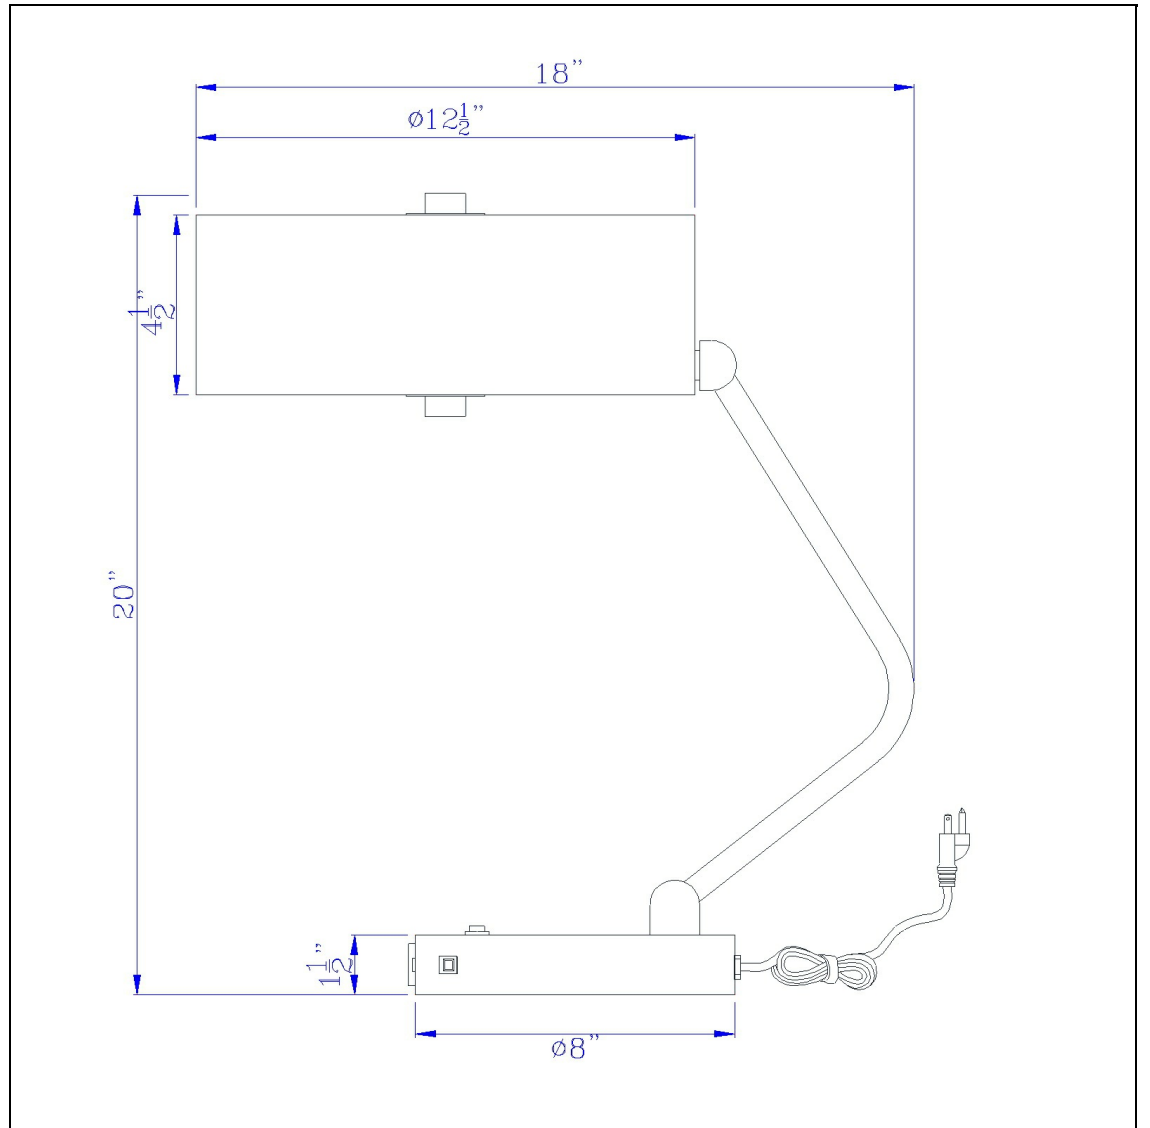

Product No. **BO-3058DK-BS**

Description

60W x 2 Marcos metal desk lamp with drum fabric shade and 1 USB and 1 TYPE C USB charging port with rubber wood base  
Durable metal construction  
Circular Wooden Base  
USB Port on Base  
Outlet on Base  
Little to No Assembly Required  
Hardback Fabric Shade Included  
Perfect for a side table or end table this metal desk lamp is ideal for use in a work area or bedside

Technical Specifications

|                         |                    |                            |                            |
|-------------------------|--------------------|----------------------------|----------------------------|
| <b>UPC</b>              | 020193067284       | <b>Shade Top1</b>          | 12.50                      |
| <b>Wattage</b>          | 60W X 2            | <b>Shade Bottom1</b>       | 12.50                      |
| <b>Switch Type</b>      | ON/OFF             | <b>Shade Side</b>          | 4.50                       |
| <b>Bulb Base</b>        | E26                | <b>Carton 1 Dimensions</b> | 11.80 x 18.30 x 23.00      |
| <b>Number of Lights</b> | 2                  | <b>Carton 2 Dimensions</b> | 0.00 x 0.00 x 23.00        |
| <b>Color</b>            | Brushed Steel/wood | <b>Package Dimensions</b>  | L: 23.00 W: 18.30 H: 11.80 |