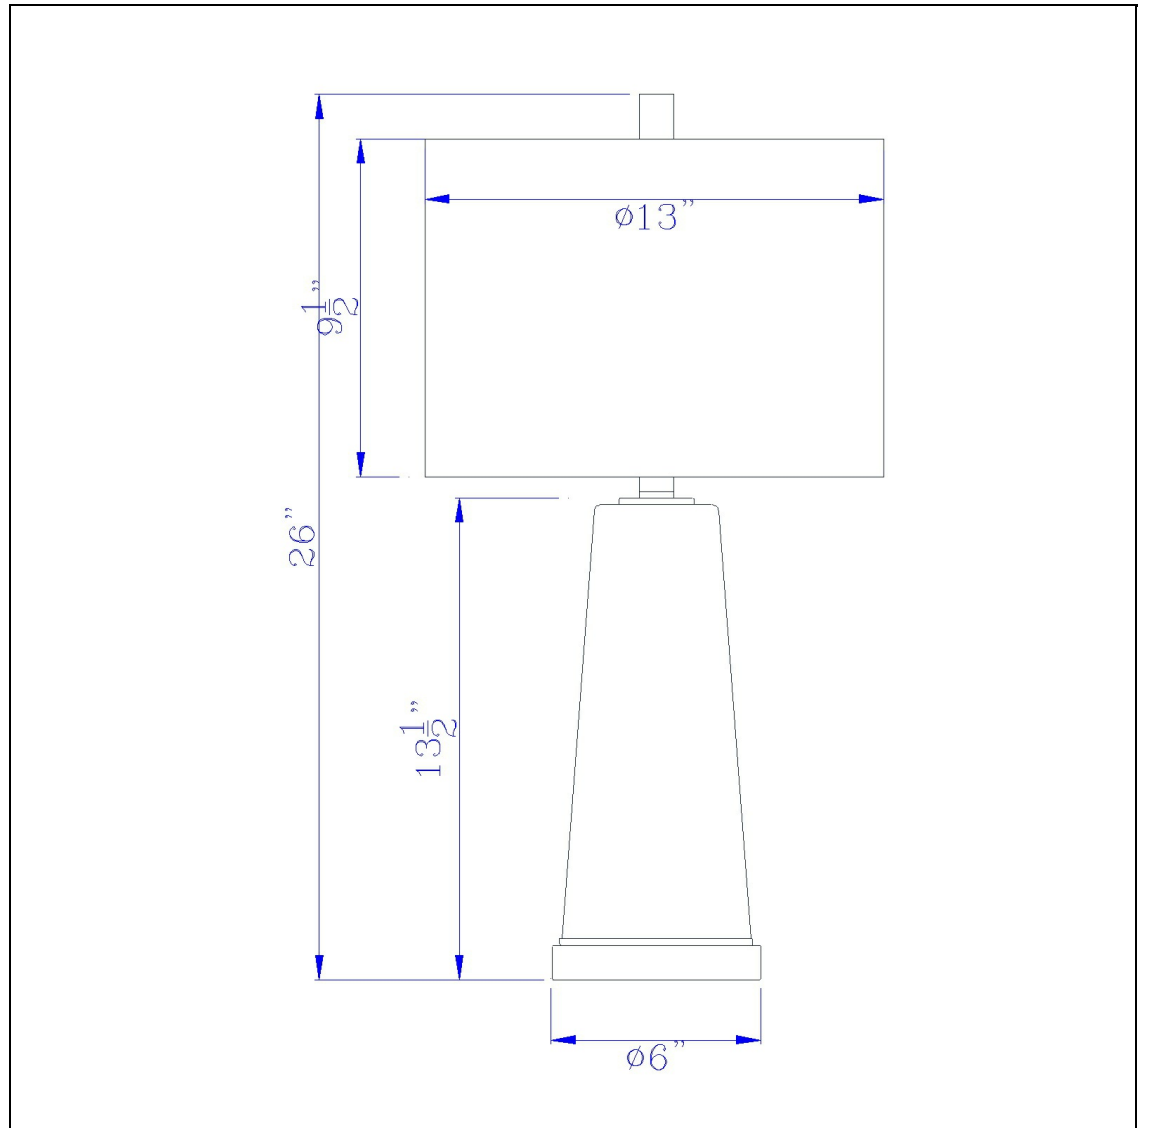

Product No. **BO-3059TB-2**

Description

100W Heber glass table lamp. Priced and sold as pairs  
Durable Metal and Glass Construction  
Sold as a Pair  
Hardback Linen Shades Included  
Little to No Assembly Required  
Ships in One Carton  
Light Smoke Rippled Glass Body  
Add a touch of glam to your space with this set of ripple glass table lamps. These lamps feature a d

Technical Specifications

<b>UPC</b>	020193067284	<b>Shade Top1</b>	13.00
<b>Wattage</b>	100W	<b>Shade Bottom1</b>	13.00
<b>Switch Type</b>	ON/OFF	<b>Shade Side</b>	9.50
<b>Bulb Base</b>	E26	<b>Carton 1 Dimensions</b>	26.00 x 14.00 x 14.00
<b>Number of Lights</b>	2	<b>Carton 2 Dimensions</b>	0.00 x 0.00 x 14.00
<b>Color</b>	Antique Brass/glass	<b>Package Dimensions</b>	L: 14.00 W: 14.00 H: 26.00