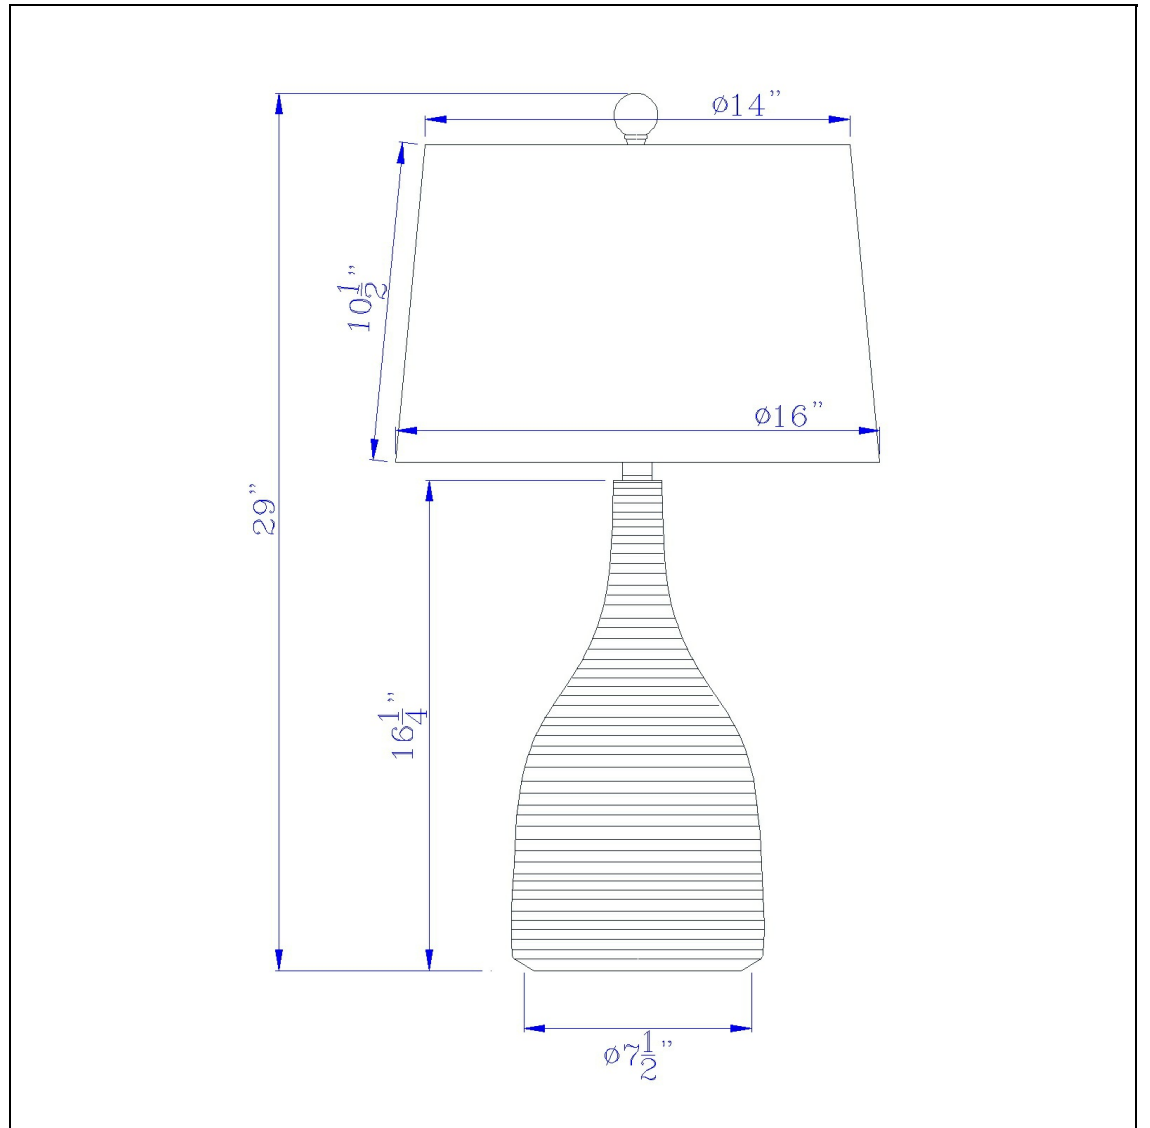

Product No. **BO-3063TB**

Description

150W 3 way Kaneohe Resin table lamp
Durable Ceramic Construction
Wide Bottom Base for Added Stability
Weathered Finish
Hardback Linen Shade Included
Ships in One Carton
Little to No Assembly Required
Refresh your rooms look with this charcoal finish resin table lamp. It features a long neck, wide bo

Technical Specifications

UPC	020193067284	Shade Top1	14.00
Wattage	150W	Shade Bottom1	16.00
Switch Type	3 WAY	Shade Side	10.50
Bulb Base	E26	Carton 1 Dimensions	18.50 x 17.00 x 17.00
Number of Lights	1	Carton 2 Dimensions	0.00 x 0.00 x 17.00
Color	Pottery	Package Dimensions	L: 17.00 W: 17.00 H: 18.50