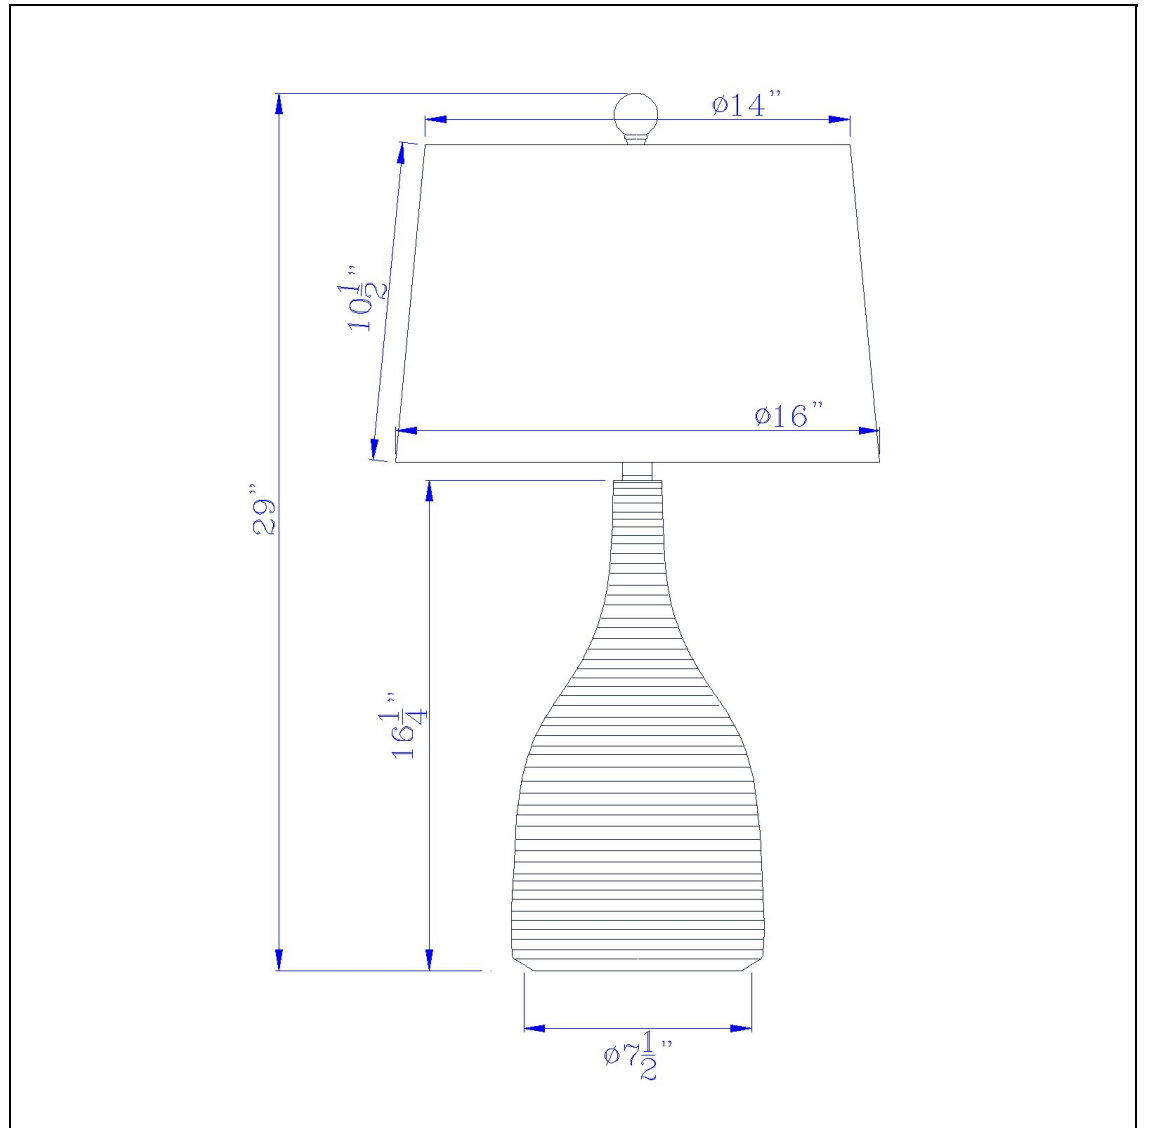

Product No. **BO-3063TB**

Description

150W 3 way Kaneohe Resin table lamp
Durable Ceramic Construction
Wide Bottom Base for Added Stability
Weathered Finish
Hardback Linen Shade Included
Ships in One Carton
Little to No Assembly Required
Refresh your rooms look with this charcoal finish resin table lamp. It features a long neck, wide bo

Technical Specifications

UPC	020193067284
Wattage	150W
Switch Type	3 WAY
Bulb Base	E26
Number of Lights	1
Color	Pottery

Shade Top1	14.00
Shade Bottom1	16.00
Shade Side	10.50
Carton 1 Dimensions	18.50 x 17.00 x 17.00
Carton 2 Dimensions	0.00 x 0.00 x 17.00
Package Dimensions	L: 17.00 W: 17.00 H: 18.50