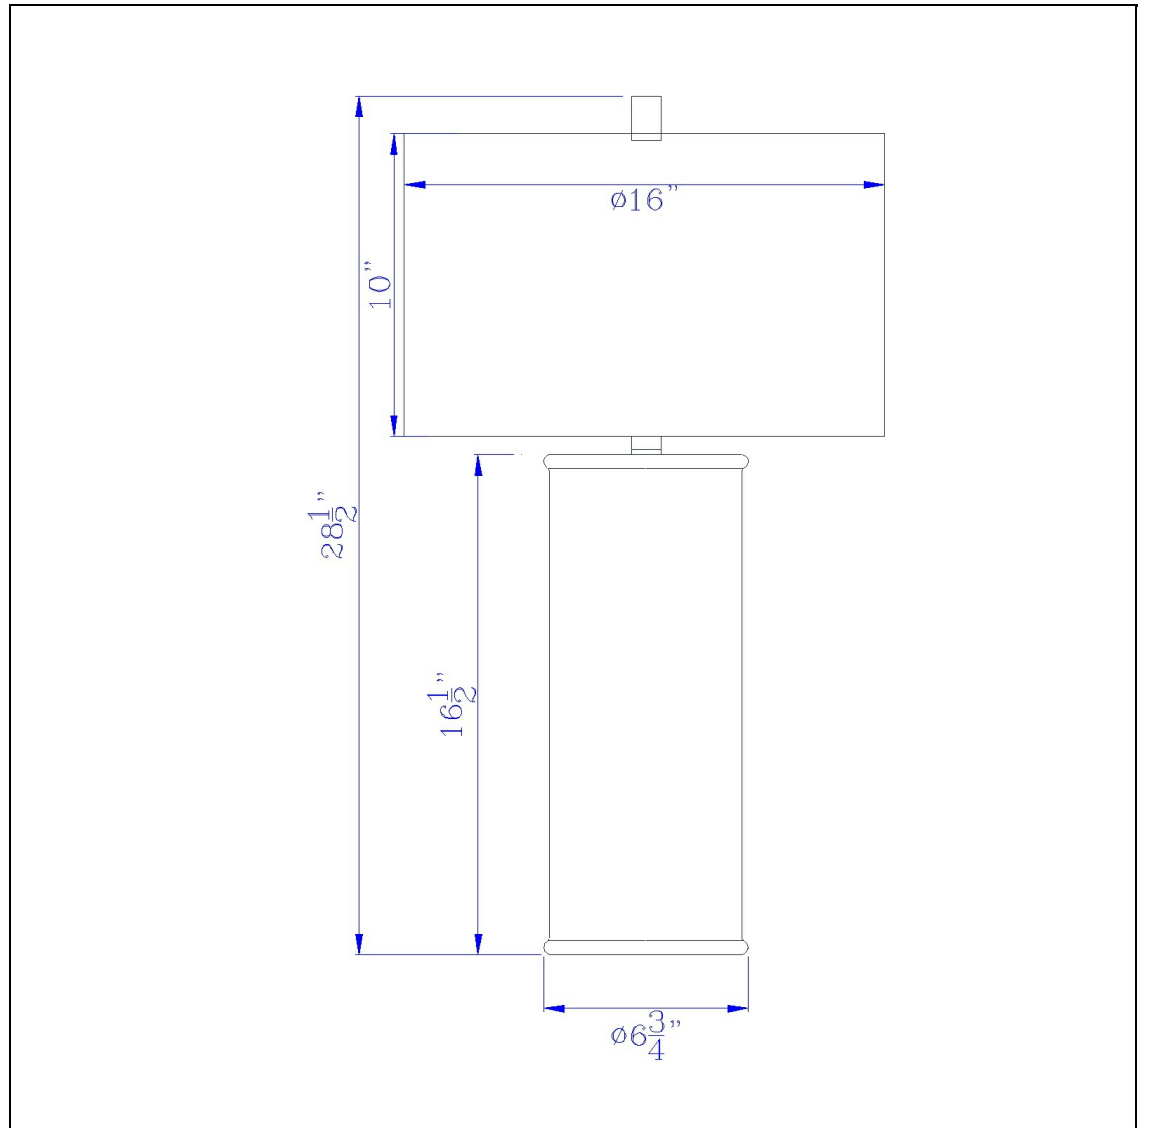

Product No. **BO-3065TB-2**

Description

150W 3 way Castine ceramic table lamp.
Priced and sold as pairs
Durable Ceramic Construction
Sold as a Pair
Studded Pattern on Base
Ships in One Carton
Little to No Assembly Required
Hardback Fabric Shade Included
Add a touch of glam to your space with this pair gray diamond table lamps. These lamps feature a dur

Technical Specifications

UPC	020193067284	Shade Top1	16.00
Wattage	150W	Shade Bottom1	16.00
Switch Type	3 WAY	Shade Side	10.00
Bulb Base	E26	Carton 1 Dimensions	31.00 x 17.00 x 17.00
Number of Lights	2	Carton 2 Dimensions	0.00 x 0.00 x 17.00
Color	Slate Grey	Package Dimensions	L: 17.00 W: 17.00 H: 31.00