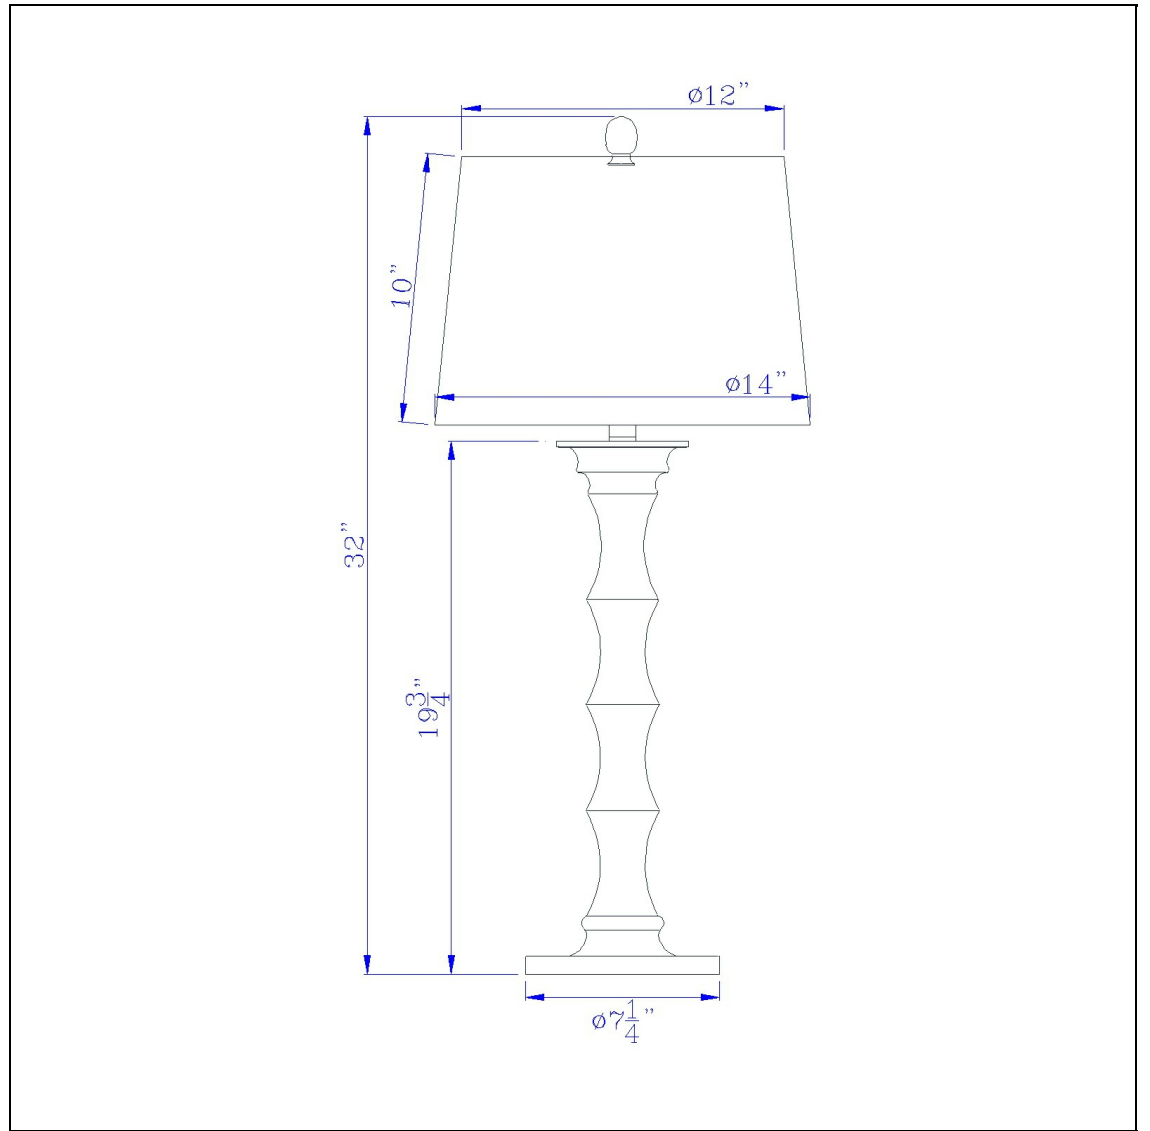

Product No. **BO-3066TB-2-BS**

Description

150W 3 way Rockland metal table lamp.
Priced and sold as pairs
Durable Metal Construction
Sold as a Pair
Ships in One Carton
Little to No Assembly Required
Hardback Linen Shade Included
Bamboo Stick Shape
A tropical touch to your decor with this set of bamboo style stick table lamps. They feature an el

Technical Specifications

UPC	020193067284	Shade Top1	12.00
Wattage	150W	Shade Bottom1	14.00
Switch Type	3 WAY	Shade Side	10.00
Bulb Base	E26	Carton 1 Dimensions	23.00 x 15.00 x 15.00
Number of Lights	2	Carton 2 Dimensions	0.00 x 0.00 x 15.00
Color	Brushed Steel	Package Dimensions	L: 15.00 W: 15.00 H: 23.00