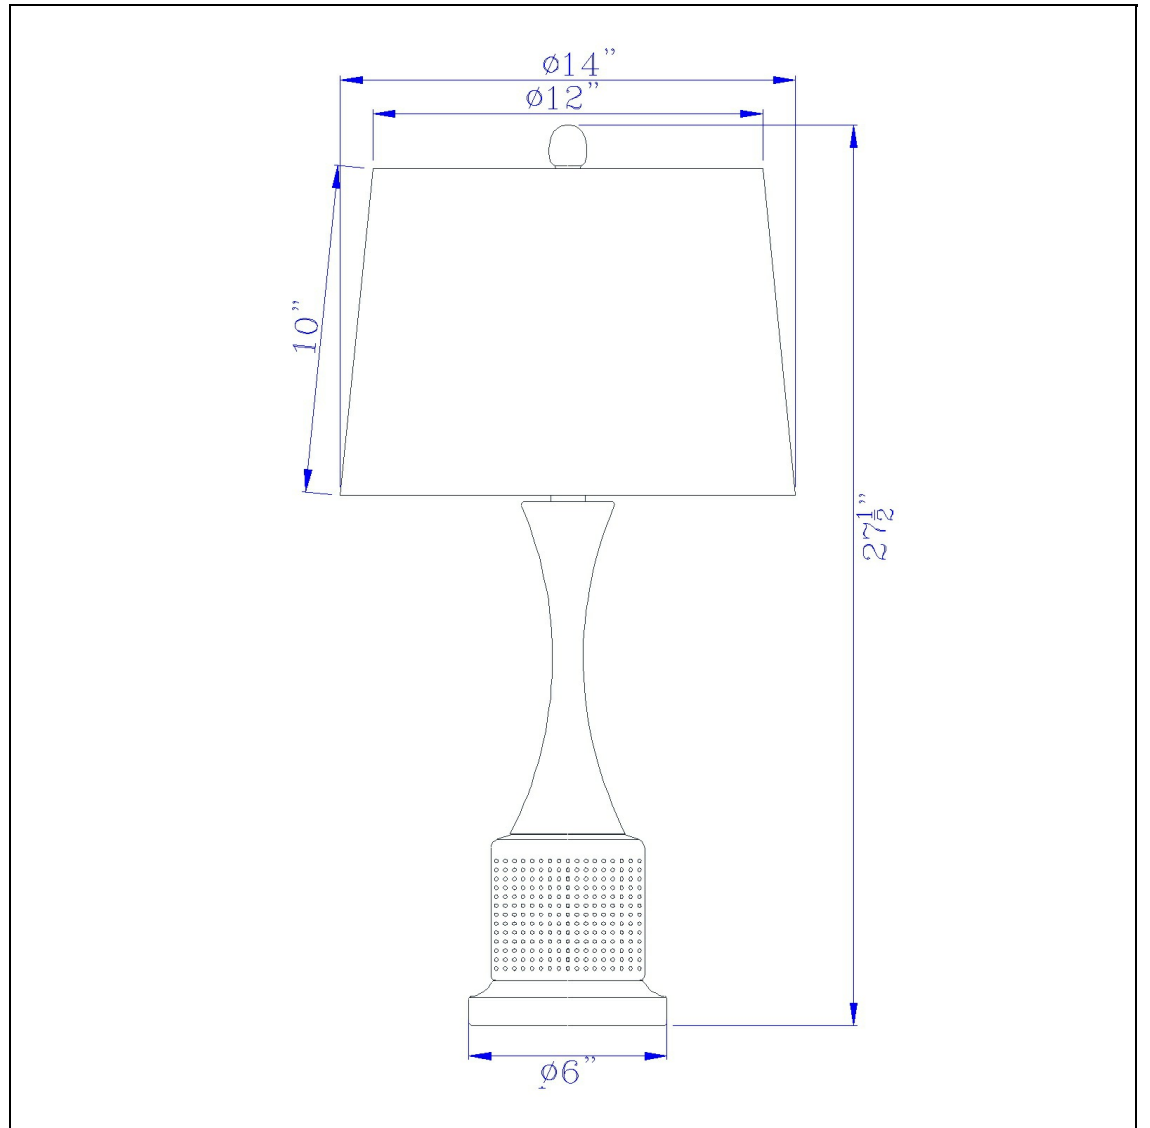

Product No. **BO-3071TB-2**

Description

100W Toccoa metal table lamp. Priced and sold as pairs
Durable Metal Construction
Sold as a Pair
Ships in One Carton
Little to No Assembly Required
Hardback Linen Shade Included
Antique Brass Finish
Bring an industrial touch to your home with this set of antique brass table lamps. They feature a du

Technical Specifications

UPC	020193067284	Shade Top1	12.00
Wattage	100W	Shade Bottom1	14.00
Switch Type	ON/OFF	Shade Side	10.00
Bulb Base	E26	Carton 1 Dimensions	20.30 x 15.50 x 15.50
Number of Lights	2	Carton 2 Dimensions	0.00 x 0.00 x 15.50
Color	Antique Brass	Package Dimensions	L: 15.50 W: 15.50 H: 20.30