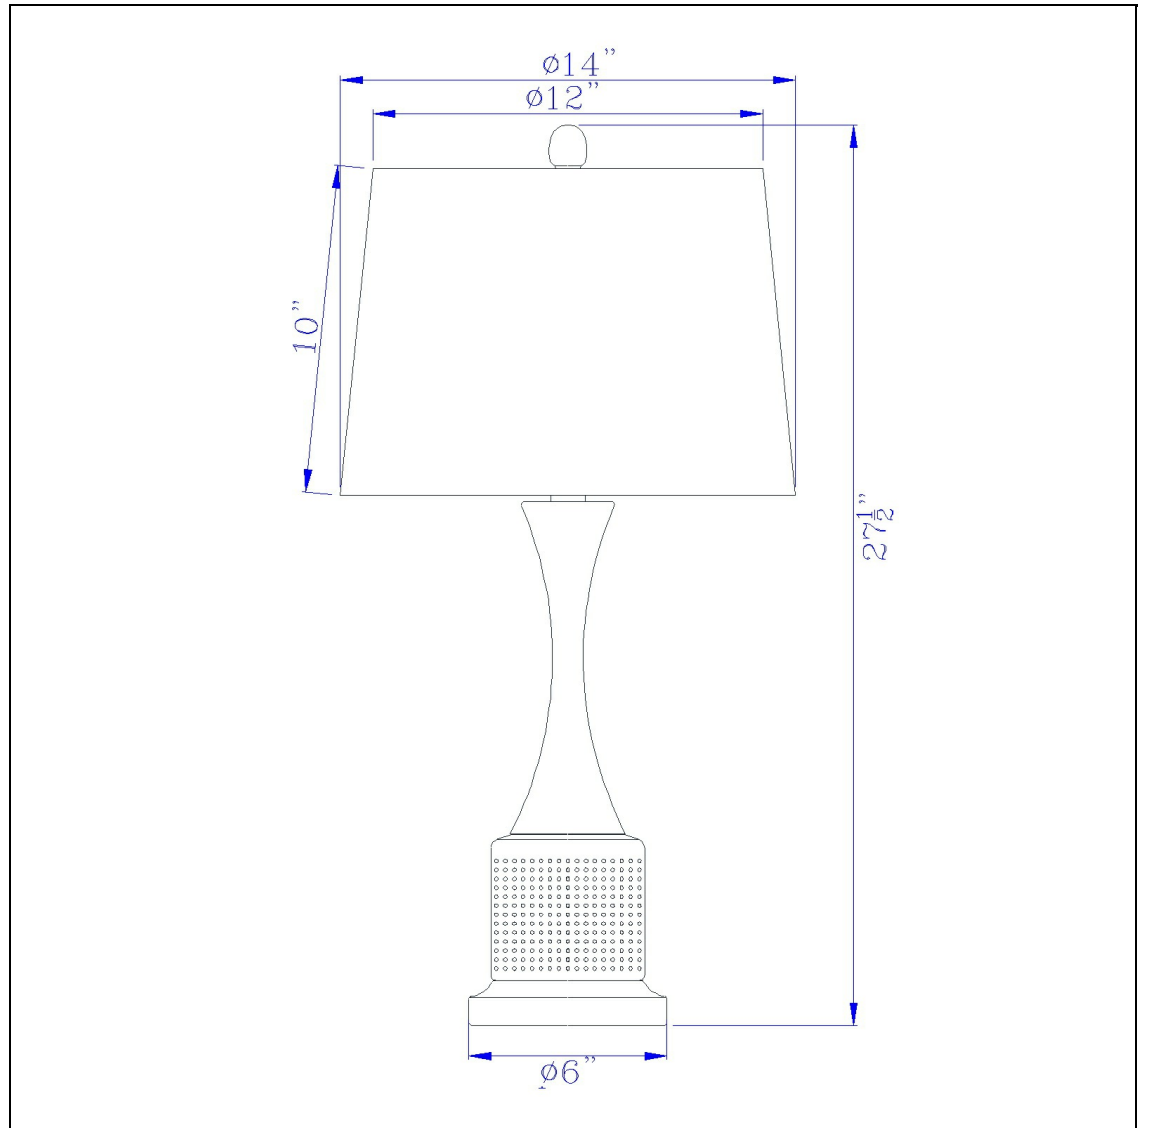

Product No. **BO-3071TB-2**

Description

100W Toccoa metal table lamp. Priced and sold as pairs
Durable Metal Construction
Sold as a Pair
Ships in One Carton
Little to No Assembly Required
Hardback Linen Shade Included
Antique Brass Finish
Bring an industrial touch to your home with this set of antique brass table lamps. They feature a du

Technical Specifications

| | | | |
|-------------------------|---------------|----------------------------|----------------------------|
| UPC | 020193067284 | Shade Top1 | 12.00 |
| Wattage | 100W | Shade Bottom1 | 14.00 |
| Switch Type | ON/OFF | Shade Side | 10.00 |
| Bulb Base | E26 | Carton 1 Dimensions | 20.30 x 15.50 x 15.50 |
| Number of Lights | 2 | Carton 2 Dimensions | 0.00 x 0.00 x 15.50 |
| Color | Antique Brass | Package Dimensions | L: 15.50 W: 15.50 H: 20.30 |