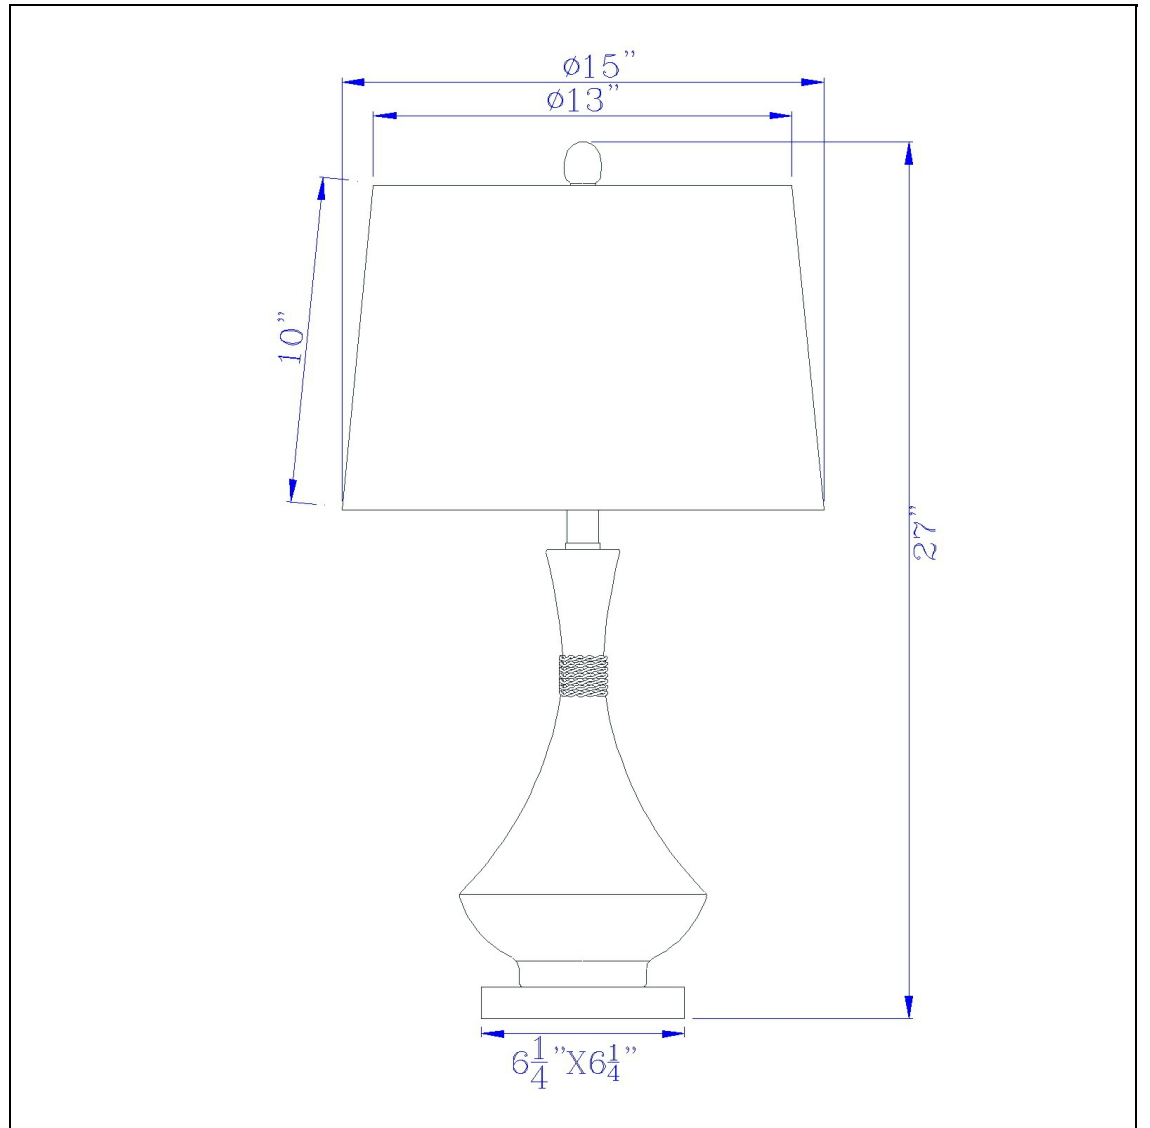

Product No. **BO-3072TB-2**

Description

100W Hilo metal table lamp. Priced and sold as pairs
Durable Metal Construction
Sold as a Pair
Ships in One Carton
Little to No Assembly Required
Hardback Linen Shade Included
Black Finish
Add an elegant touch to your decor with this set of stylish metal table lamps. They feature a two to

Technical Specifications

UPC	020193067284	Shade Top1	13.00
Wattage	100W	Shade Bottom1	15.00
Switch Type	ON/OFF	Shade Side	10.00
Bulb Base	E26	Carton 1 Dimensions	23.50 x 16.50 x 18.80
Number of Lights	2	Carton 2 Dimensions	0.00 x 0.00 x 18.80
Color	Black/Antique Brass	Package Dimensions	L: 18.80 W: 16.50 H: 23.50