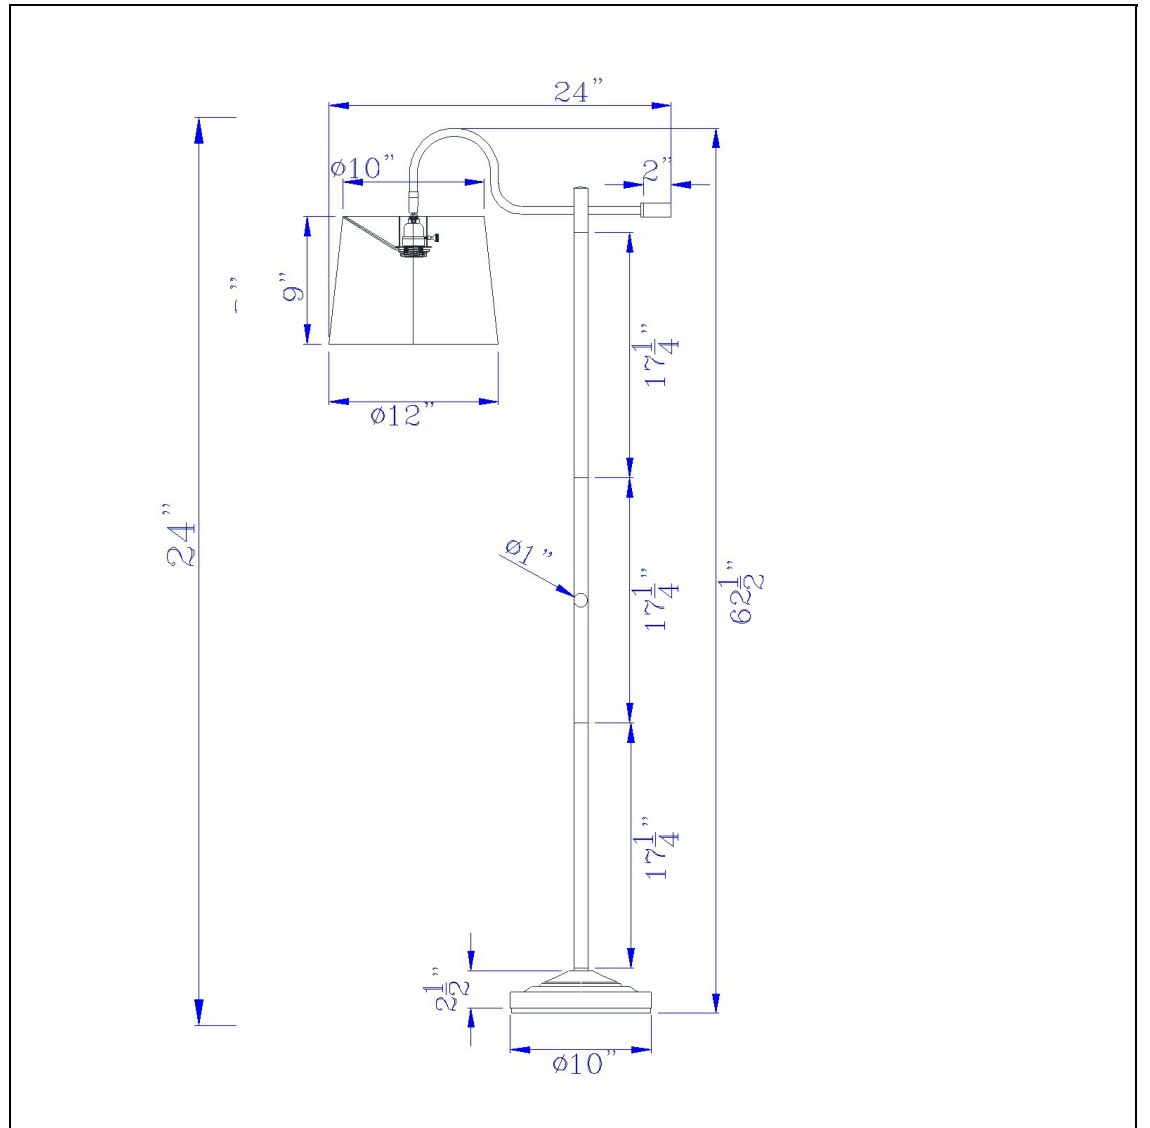

Product No. **BO-3073FL**

Description

60W Rexburg metal downbridge floor lamp with adjustable shade  
Durable Metal Construction  
Hardback Fabric Shade Included  
Ships in One Carton  
Little to No Assembly Required  
Adjustable Shade  
Weighted Base for Added Stability  
Illuminate your space with this pole style metal floor lamp. It features a slim painted metal body

Technical Specifications

<b>UPC</b>	020193067284	<b>Shade Top1</b>	10.00
<b>Wattage</b>	60W	<b>Shade Bottom1</b>	12.00
<b>Switch Type</b>	ON/OFF	<b>Shade Side</b>	9.00
<b>Bulb Base</b>	E26	<b>Carton 1 Dimensions</b>	15.00 x 14.50 x 20.00
<b>Number of Lights</b>	1	<b>Carton 2 Dimensions</b>	0.00 x 0.00 x 20.00
<b>Color</b>	Dark Bronze	<b>Package Dimensions</b>	L: 20.00 W: 14.50 H: 15.00