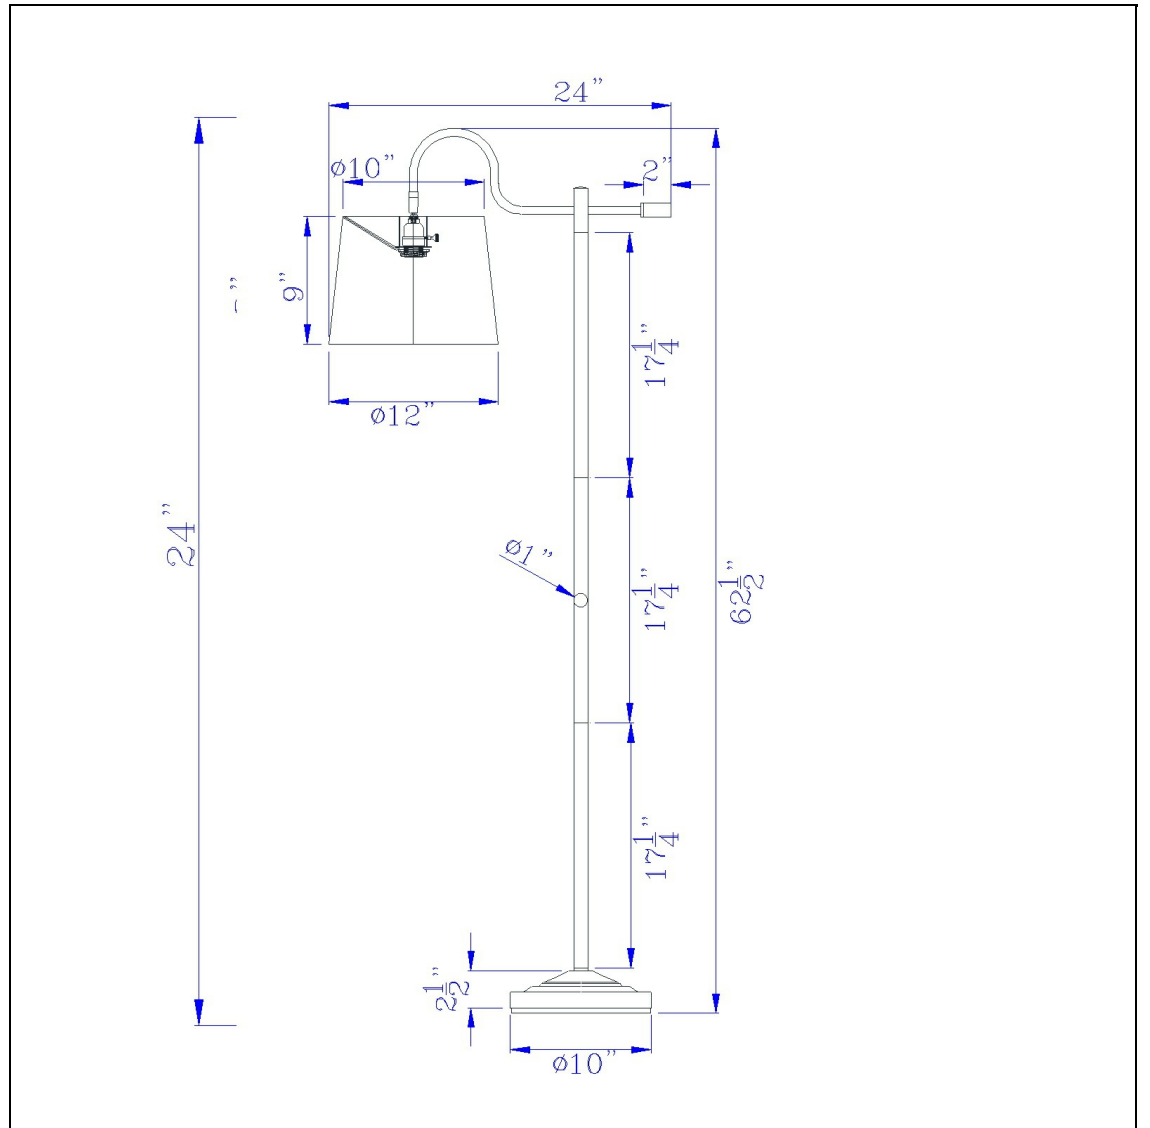

Product No. **BO-3073FL**

Description

60W Rexburg metal downbridge floor lamp with adjustable shade
Durable Metal Construction
Hardback Fabric Shade Included
Ships in One Carton
Little to No Assembly Required
Adjustable Shade
Weighted Base for Added Stability
Illuminate your space with this pole style metal floor lamp. It features a slim painted metal body

Technical Specifications

UPC	020193067284	Shade Top1	10.00
Wattage	60W	Shade Bottom1	12.00
Switch Type	ON/OFF	Shade Side	9.00
Bulb Base	E26	Carton 1 Dimensions	15.00 x 14.50 x 20.00
Number of Lights	1	Carton 2 Dimensions	0.00 x 0.00 x 20.00
Color	Dark Bronze	Package Dimensions	L: 20.00 W: 14.50 H: 15.00