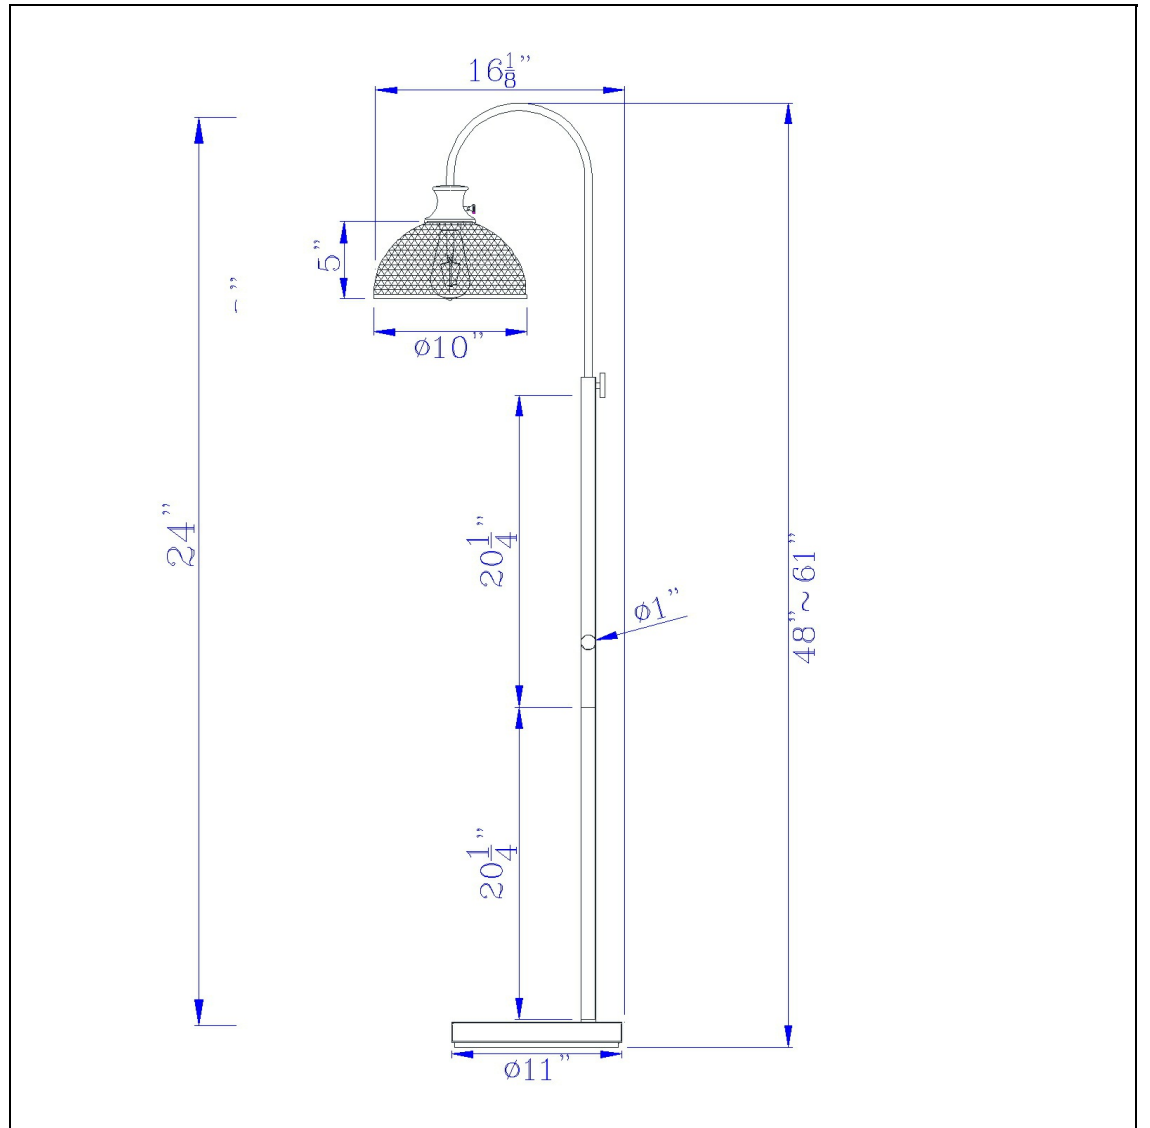

Product No. **BO-3074FL**

Description

60W Lewiston metal downbridge adjustable floor lamp with mesh shade
Durable metal construction
Metal Mesh Shade
Ships in One Carton
Little to No Assembly Required
Weighted base for added stability
Adjustable Height from 48 to 61 Inches
Illuminate your space with this pole style metal floor lamp. It features a slim painted metal body

Technical Specifications

UPC	020193067284	Shade Bottom1	10.00
Wattage	60W	Shade Side	5.00
Switch Type	ON/OFF	Carton 1 Dimensions	24.30 x 7.80 x 14.30
Bulb Base	E26	Carton 2 Dimensions	0.00 x 0.00 x 14.30
Number of Lights	1	Package Dimensions	L: 14.30 W: 7.80 H: 24.30
Color	Black		