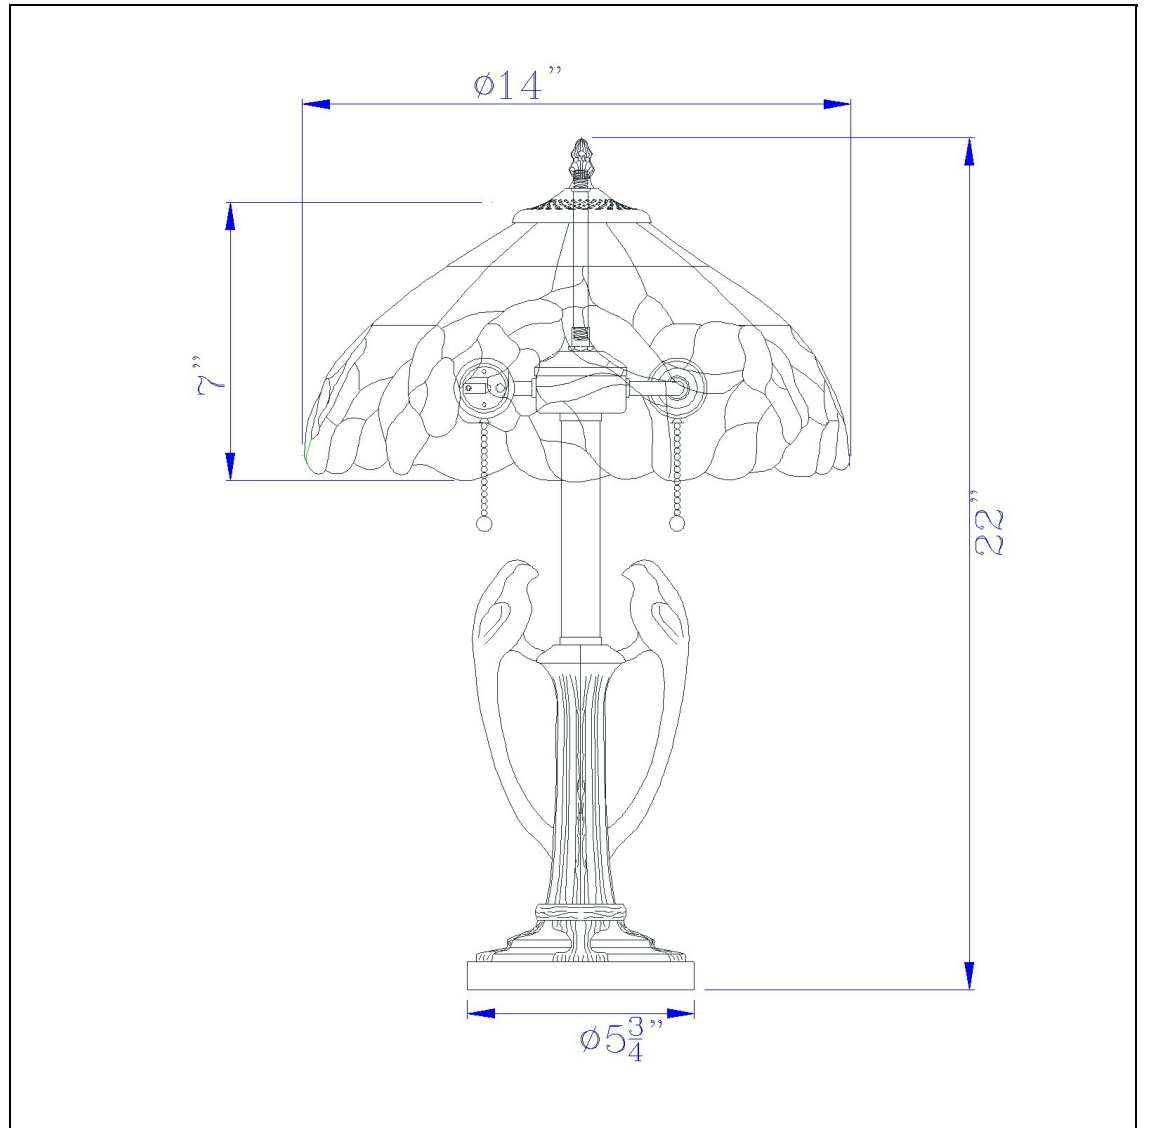

Product No. **BO-3076TB**

Description

60W x 2 Tiffany table lamp
Durable Resin Construction
Painted Tiffany Art Glass
Pull Chain Mechanism
Little to No Assembly Required
Ships in One Carton
Weighted Base for Added Stability
Add a pop of color with this striking colored
glasst table lamp. It features a patterned
hand painte

Technical Specifications

UPC	020193067284	Shade Bottom1	14.00
Wattage	60W X 2	Shade Side	7.00
Switch Type	ON/OFF	Carton 1 Dimensions	23.30 x 10.80 x 17.50
Bulb Base	E26	Carton 2 Dimensions	0.00 x 0.00 x 17.50
Number of Lights	2	Package Dimensions	L: 17.50 W: 10.80 H: 23.30
Color	Antique Bronze		