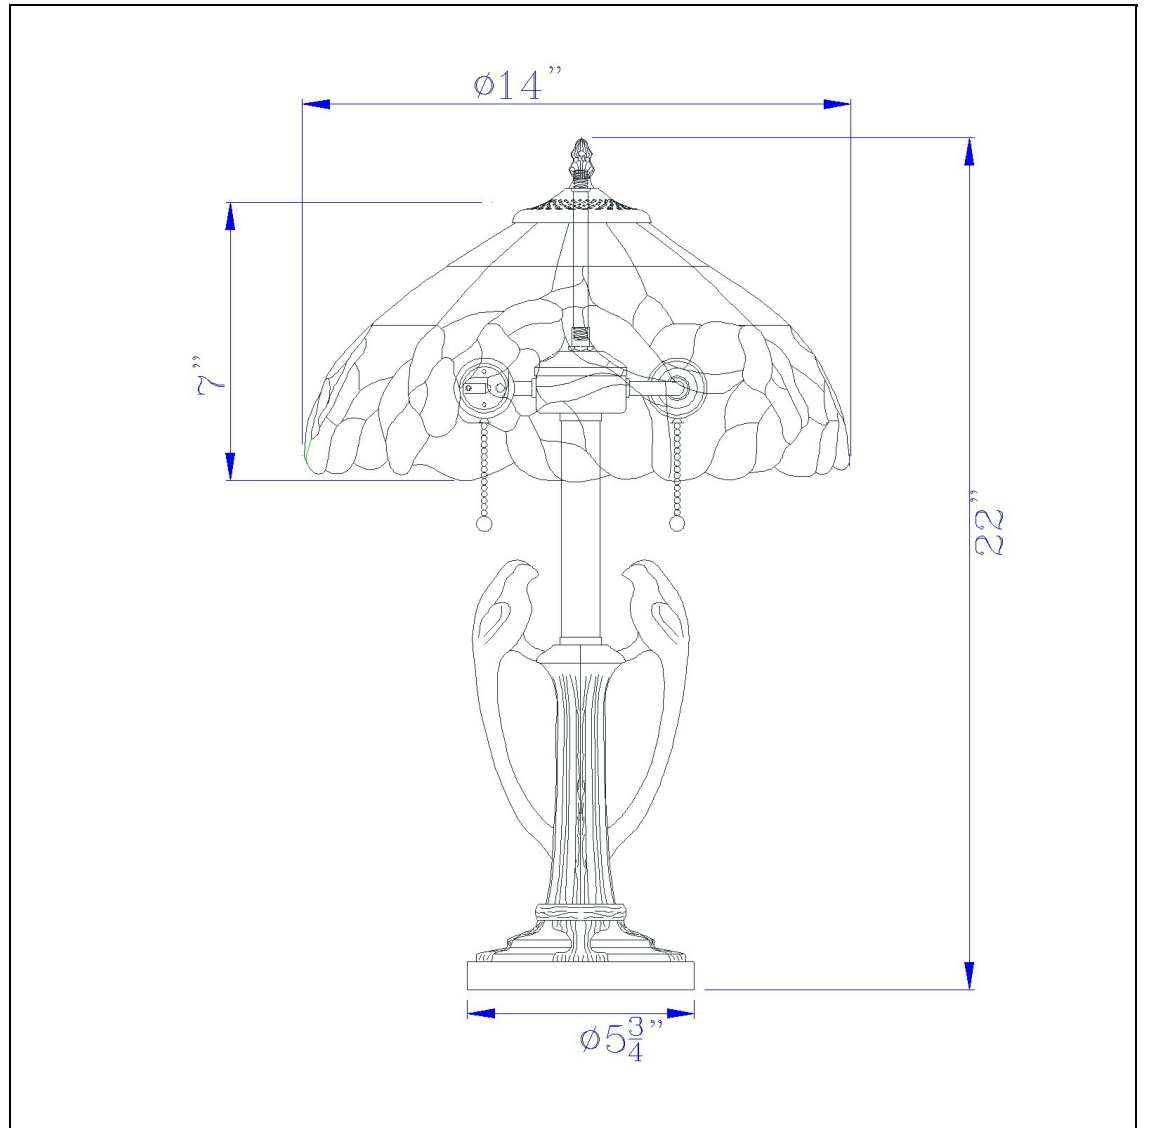

Product No. **BO-3076TB**

Description

60W x 2 Tiffany table lamp
Durable Resin Construction
Painted Tiffany Art Glass
Pull Chain Mechanism
Little to No Assembly Required
Ships in One Carton
Weighted Base for Added Stability
Add a pop of color with this striking colored glass table lamp. It features a patterned hand paint

Technical Specifications

UPC	020193067284	Shade Bottom1	14.00
Wattage	60W X 2	Shade Side	7.00
Switch Type	ON/OFF	Carton 1 Dimensions	23.30 x 10.80 x 17.50
Bulb Base	E26	Carton 2 Dimensions	0.00 x 0.00 x 17.50
Number of Lights	2	Package Dimensions	L: 17.50 W: 10.80 H: 23.30
Color	Antique Bronze		