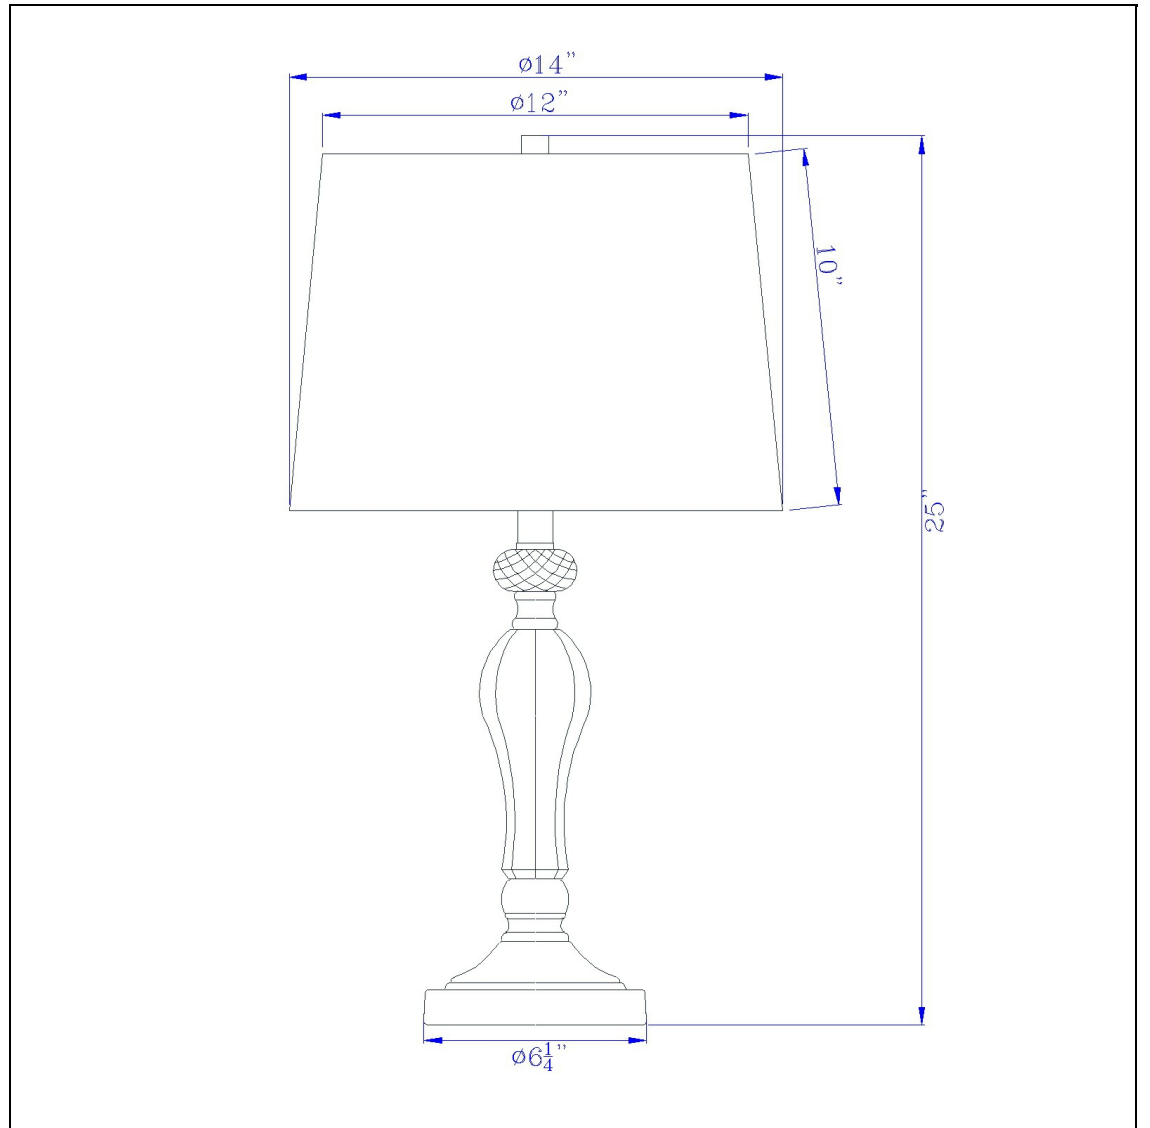

Product No. **BO-3078TB-2**

Description

100W Eastham crystal table lamp - Sold and priced as a Pair
Durable Glass Construction
Faceted Glass
Sold as Pair
Hardback Fabric Shade Included
Ships in One Carton
Brushed Metal Finish
Glam up your area with this pair of traditional style glass and metal table lamps. They feature a du

Technical Specifications

UPC	020193067284	Shade Top1	12.00
Wattage	100W	Shade Bottom1	14.00
Switch Type	ON/OFF	Shade Side	10.00
Bulb Base	E26	Carton 1 Dimensions	18.00 x 15.50 x 15.50
Number of Lights	2	Carton 2 Dimensions	0.00 x 0.00 x 15.50
Color	Antique Brass	Package Dimensions	L: 15.50 W: 15.50 H: 18.00