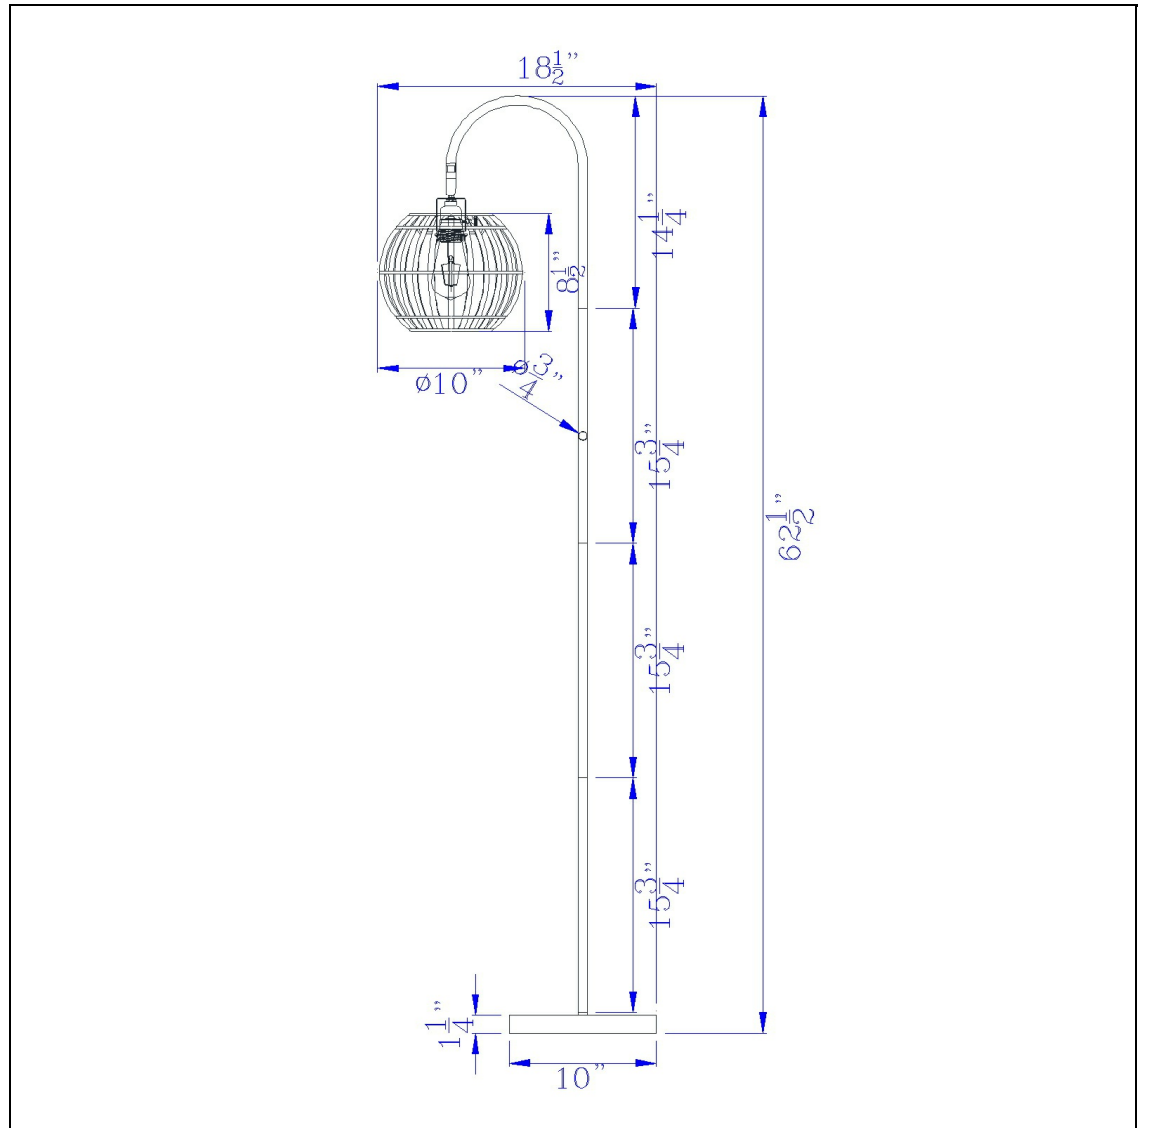

Product No. **BO-3079FL**

Description

60W Worcrest downbridge metal floor lamp with bamboo shade
Durable metal construction
Bamboo Style Circular Shade
Weighted Base for Added Stability
Ships in One Carton
Adjustable Shade
Illuminate your space with this pole style metal floor lamp. It features a slim painted metal body

Technical Specifications

UPC	020193067284	Shade Bottom1	10.00
Wattage	60W	Shade Side	8.50
Switch Type	ON/OFF	Carton 1 Dimensions	18.30 x 11.50 x 13.00
Bulb Base	E26	Carton 2 Dimensions	0.00 x 0.00 x 13.00
Number of Lights	1	Package Dimensions	L: 13.00 W: 11.50 H: 18.30
Color	Black		