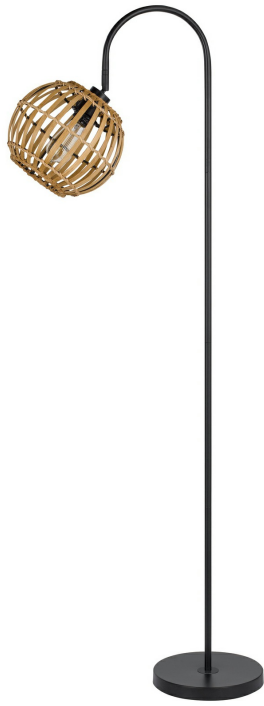

Product No. **BO-3079FL**

Description

60W Worcrest downbridge metal floor lamp with bamboo shade
Durable metal construction
Bamboo Style Circular Shade
Weighted Base for Added Stability
Ships in One Carton
Adjustable Shade
Illuminate your space with this pole style metal floor lamp. It features a slim painted metal body

Technical Specifications

UPC	020193067284	Shade Bottom1	10.00
Wattage	60W	Shade Side	8.50
Switch Type	ON/OFF	Carton 1 Dimensions	18.30 x 11.50 x 13.00
Bulb Base	E26	Carton 2 Dimensions	0.00 x 0.00 x 13.00
Number of Lights	1	Package Dimensions	L: 13.00 W: 11.50 H: 18.30
Color	Black		