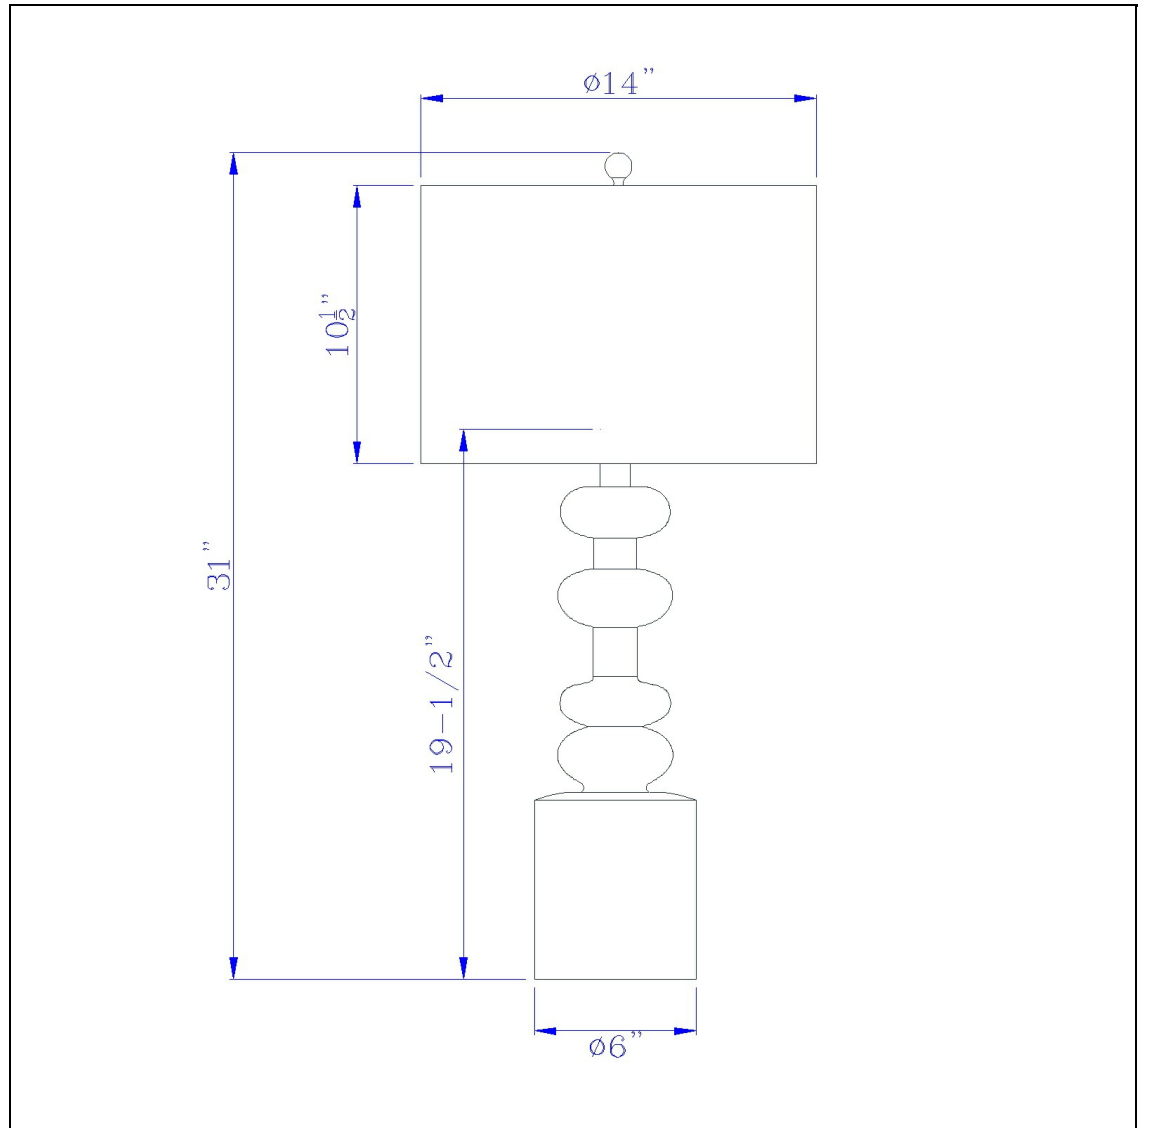

Product No. **BO-3080TB-2**

Description

150W 3 way Blackfoot resin table lamp.  
Priced and sold as pairs  
Durable Resin Construction  
Faux Stone Finish  
Weighted Base for Added Stability  
Ships in One Carton  
Sold as Pair  
Hardback Fabric Shade Included  
Add an earthy touch to your home with this matching set of faux pebble table lamps. They feature a d

Technical Specifications

<b>UPC</b>	020193067284	<b>Shade Top1</b>	14.00
<b>Wattage</b>	150W	<b>Shade Bottom1</b>	14.00
<b>Switch Type</b>	3 WAY	<b>Shade Side</b>	10.50
<b>Bulb Base</b>	E26	<b>Carton 1 Dimensions</b>	25.50 x 15.00 x 15.00
<b>Number of Lights</b>	2	<b>Carton 2 Dimensions</b>	0.00 x 0.00 x 15.00
<b>Color</b>	Pebble	<b>Package Dimensions</b>	L: 15.00 W: 15.00 H: 25.50