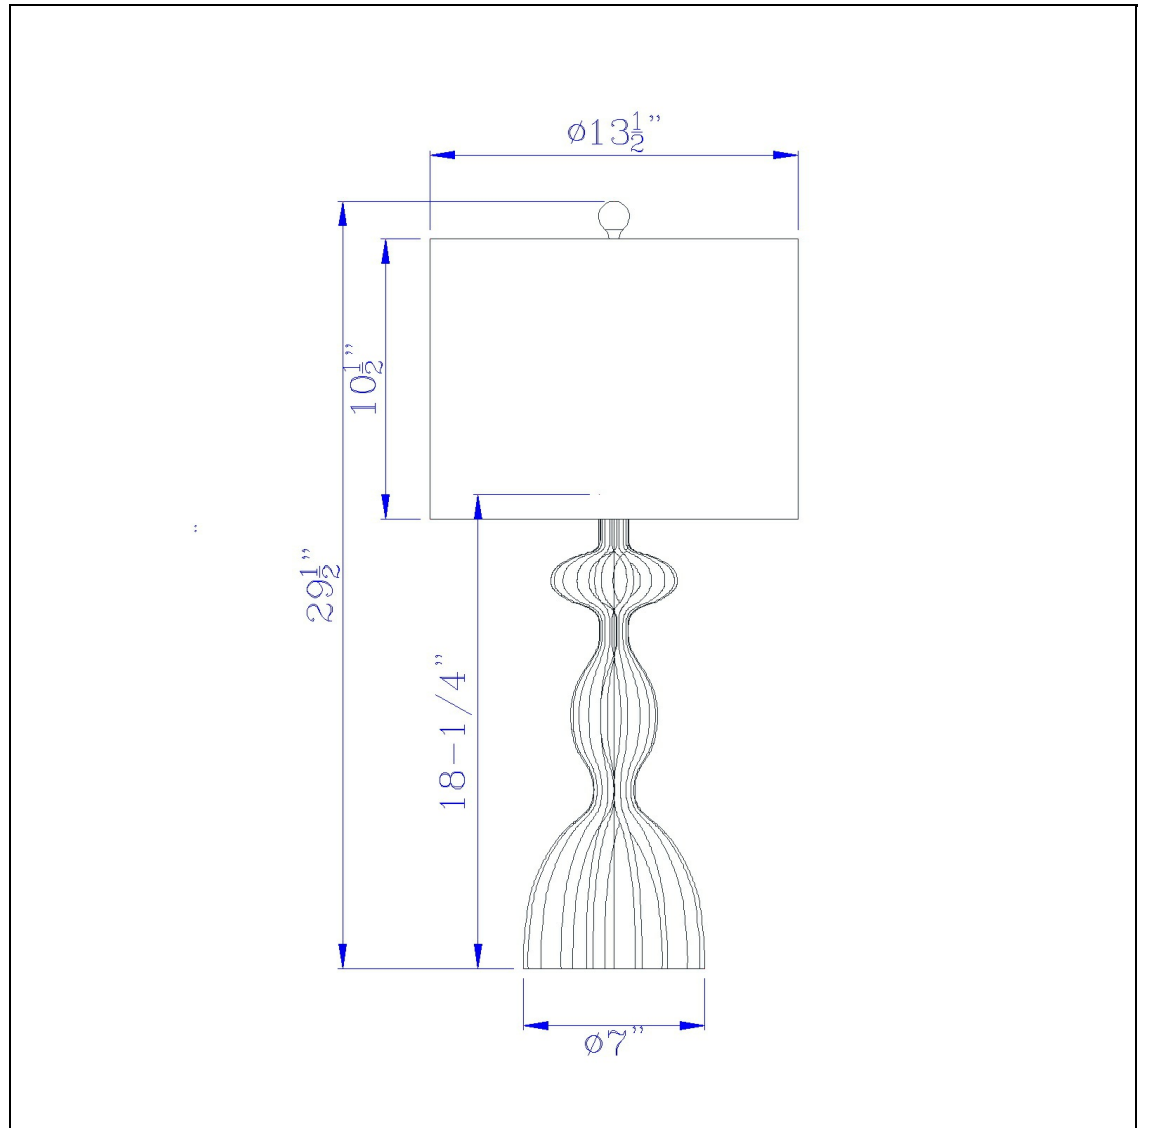

Product No. **BO-3081TB-2**

Description

150W 3 way Nampa resin table lamp. Priced and sold as pairs.
Durable Resin Construction
Weathered Finish
Sold as Pair
Ships in One Carton
Hardback Linen Shade Included
Three Way Switch
Add an earthy touch to your home with this matching set of faux wood table lamps. They feature a du

Technical Specifications

UPC	020193067284	Shade Top1	13.50
Wattage	150W	Shade Bottom1	13.50
Switch Type	3 WAY	Shade Side	10.50
Bulb Base	E26	Carton 1 Dimensions	24.50 x 14.50 x 14.50
Number of Lights	2	Carton 2 Dimensions	0.00 x 0.00 x 14.50
Color	Distressed wood	Package Dimensions	L: 14.50 W: 14.50 H: 24.50