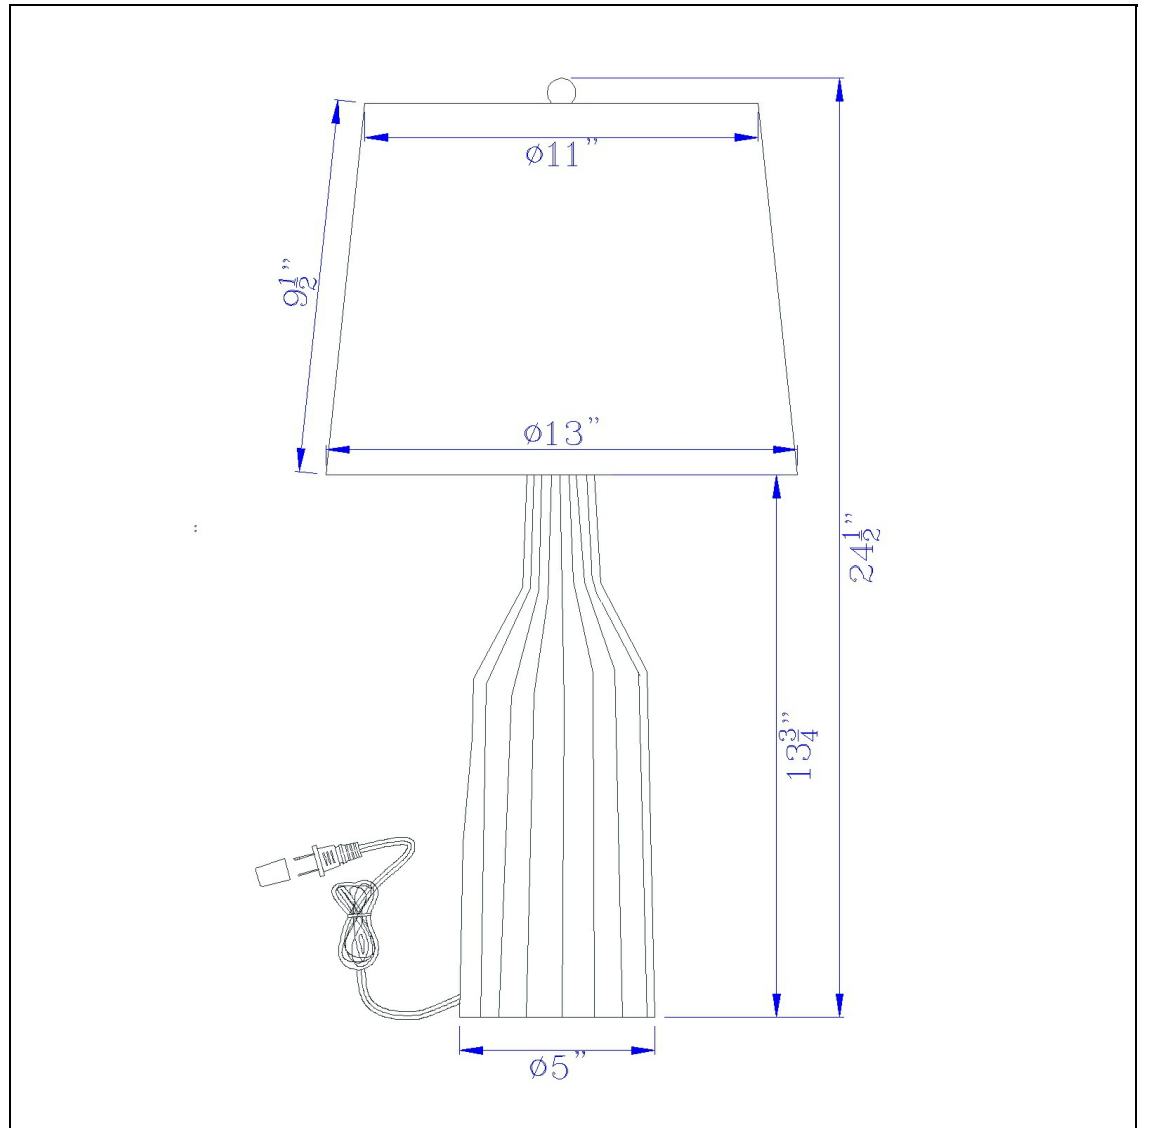

Product No. **BO-3083TB-2**

Description

100W Irvington Ceramic table lamp. Priced and sold as pairs
Durable Ceramic Construction
Sold as a Pair
Ships in One Carton
Hardback Linen Shade Included
Bottle Style Silhouette
Marble Finish
Illuminate your space with this set of elegant resin table lamps. They feature a vase style silhouette

Technical Specifications

UPC	020193067284	Shade Top1	11.00
Wattage	100W	Shade Top2	8.00
Switch Type	ON/OFF	Shade Bottom1	13.00
Bulb Base	E26	Shade Bottom2	8.00
Number of Lights	2	Shade Side	9.50
Color	Marble	Carton 1 Dimensions	20.50 x 14.00 x 14.00
		Carton 2 Dimensions	0.00 x 0.00 x 14.00
		Package Dimensions	L: 14.00 W: 14.00 H: 20.50