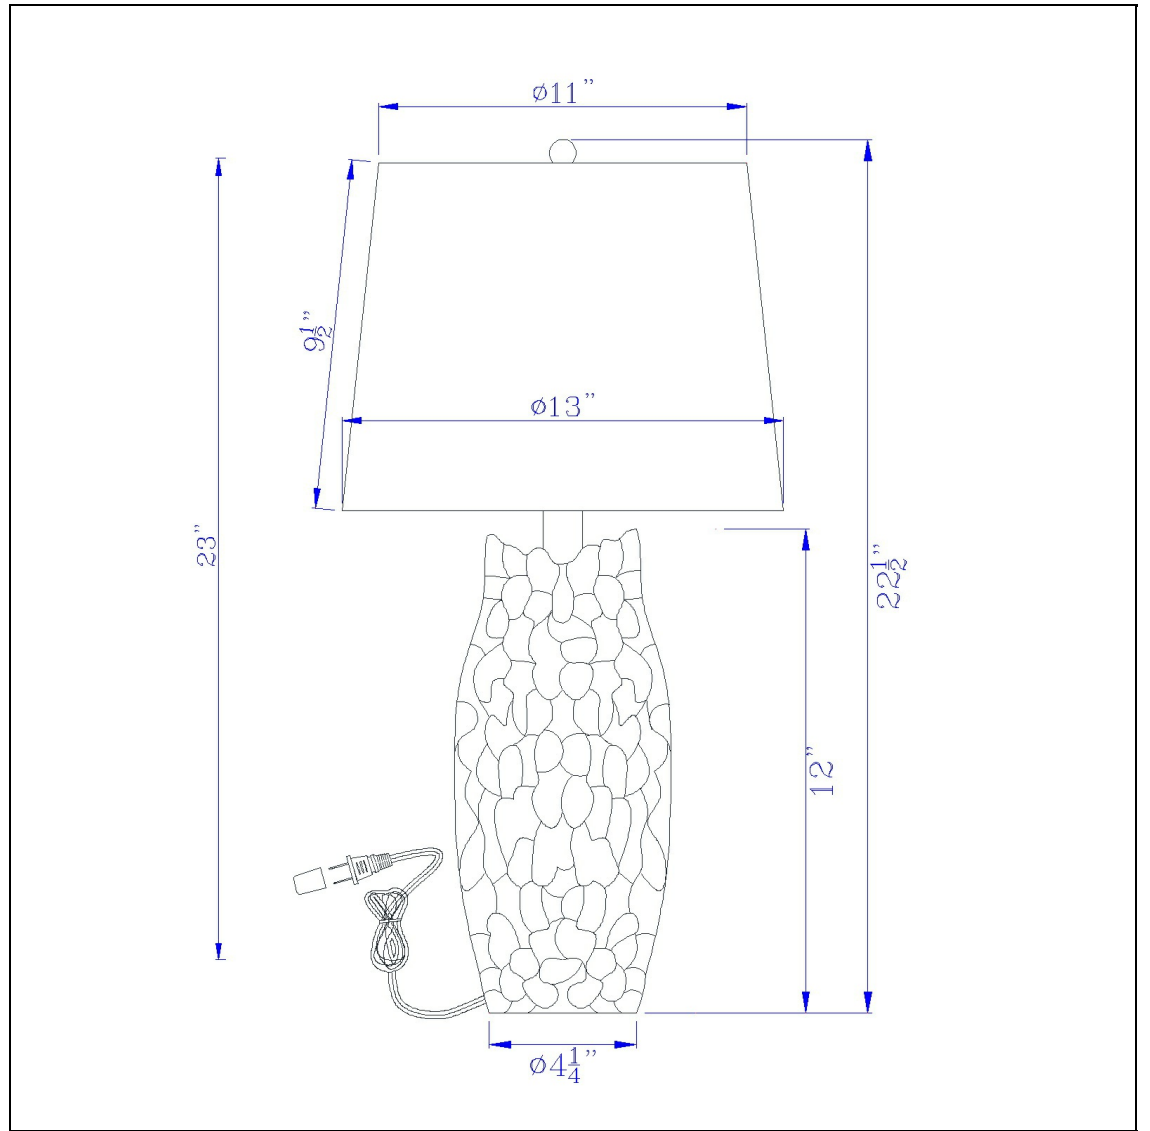

Product No. **BO-3084TB-2**

Description

100W Elmira Ceramic table lamp. Priced and sold as pairs  
Durable Ceramic Construction  
Painted Clay Accents  
Ships in One Carton  
Hardback Linen Shade Included  
Chrome Hardware  
Sold as Pair  
Refresh your space with this elegant ceramic table lamp set. It features a jar style silhouette and

Technical Specifications

<b>UPC</b>	020193067284	<b>Shade Top1</b>	11.00
<b>Wattage</b>	100W	<b>Shade Top2</b>	5.50
<b>Switch Type</b>	ON/OFF	<b>Shade Bottom1</b>	13.00
<b>Bulb Base</b>	E26	<b>Shade Bottom2</b>	5.50
<b>Number of Lights</b>	2	<b>Shade Side</b>	9.50
<b>Color</b>	White Clay	<b>Carton 1 Dimensions</b>	18.00 x 14.00 x 14.00
		<b>Carton 2 Dimensions</b>	0.00 x 0.00 x 14.00
		<b>Package Dimensions</b>	L: 14.00 W: 14.00 H: 18.00