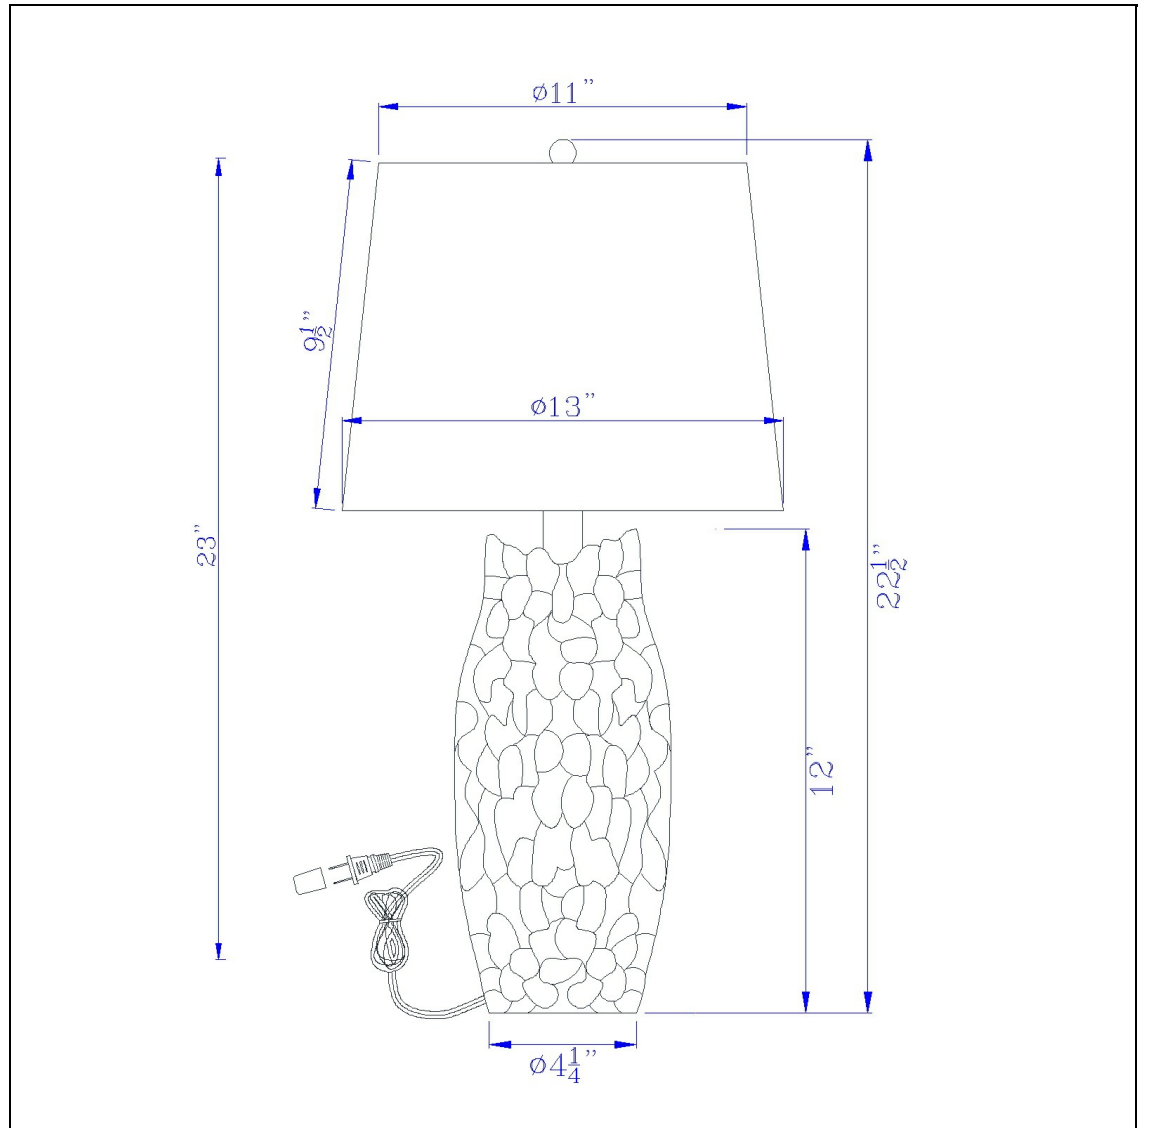

Product No. **BO-3084TB-2**

Description

100W Elmira Ceramic table lamp. Priced and sold as pairs
Durable Ceramic Construction
Painted Clay Accents
Ships in One Carton
Hardback Linen Shade Included
Chrome Hardware
Sold as Pair
Refresh your space with this elegant ceramic table lamp set. It features a jar style silhouette and

Technical Specifications

UPC	020193067284	Shade Top1	11.00
Wattage	100W	Shade Top2	5.50
Switch Type	ON/OFF	Shade Bottom1	13.00
Bulb Base	E26	Shade Bottom2	5.50
Number of Lights	2	Shade Side	9.50
Color	White Clay	Carton 1 Dimensions	18.00 x 14.00 x 14.00
		Carton 2 Dimensions	0.00 x 0.00 x 14.00
		Package Dimensions	L: 14.00 W: 14.00 H: 18.00