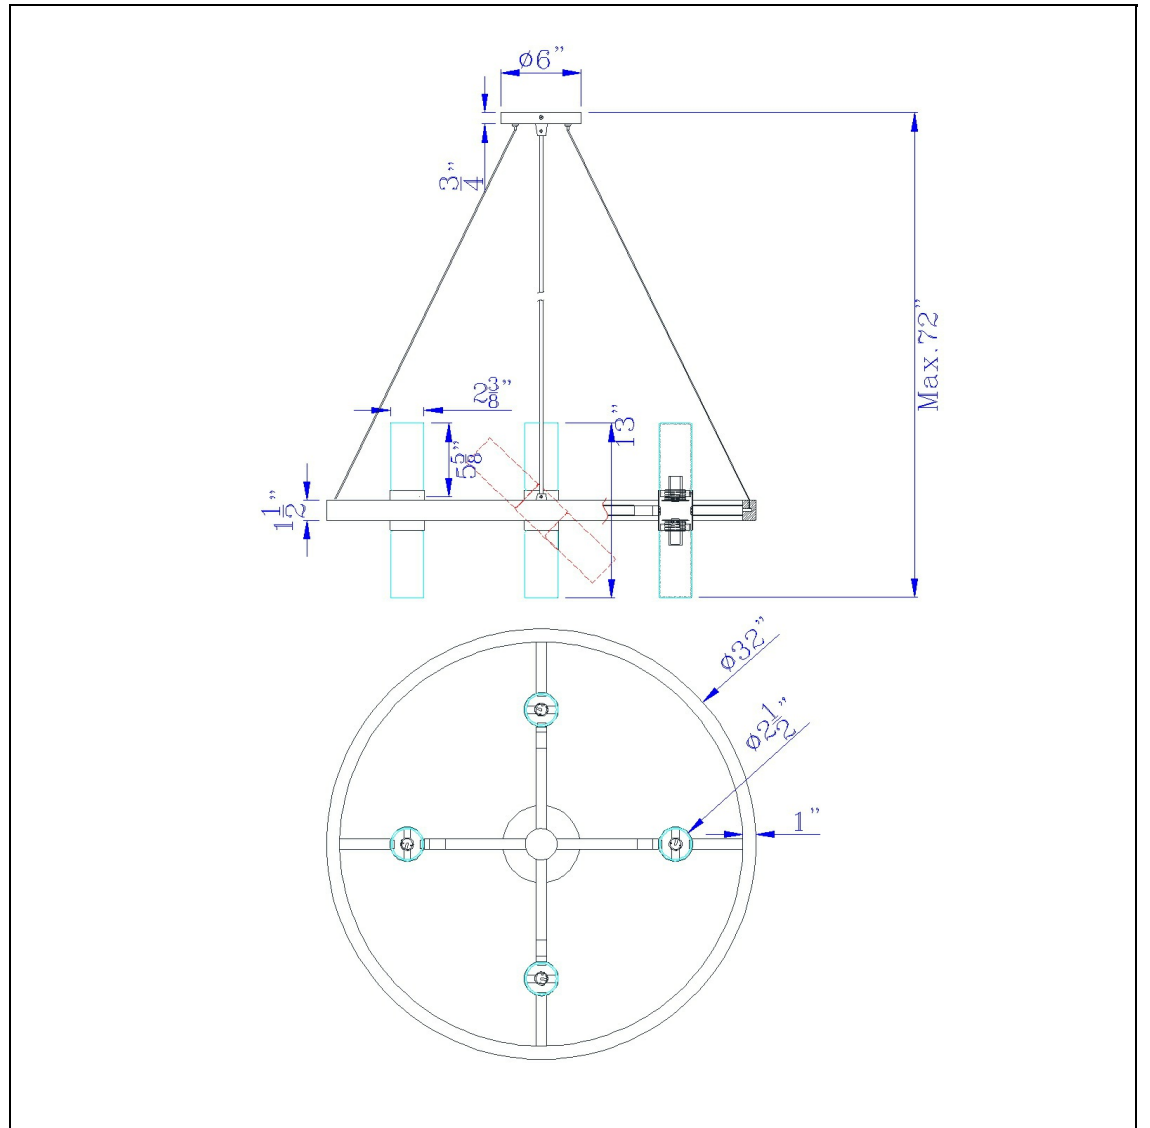

Product No. **FX-3782-8**

Description

40W x 8 Hempstead Birch wood cylinder chandelier with adjustable steel cable and glass shades
Durable Metal and Wood Construction
Canopy Included
Frosted Glass Shades
Hardwired Installation
Ships in One Carton
Four uplights and four downlights
Refresh your home with this hanging eight light wood and metal chandelier. It features an antique br

Technical Specifications

UPC	020193067284	Shade Top1	2.38
Wattage	40W X 8	Shade Bottom1	2.38
Switch Type	X	Shade Side	5.63
Bulb Base	E12	Carton 1 Dimensions	34.80 x 5.00 x 34.50
Number of Lights	8	Carton 2 Dimensions	0.00 x 0.00 x 34.50
Color	Wood/Antique Brass	Package Dimensions	L: 34.50 W: 5.00 H: 34.80