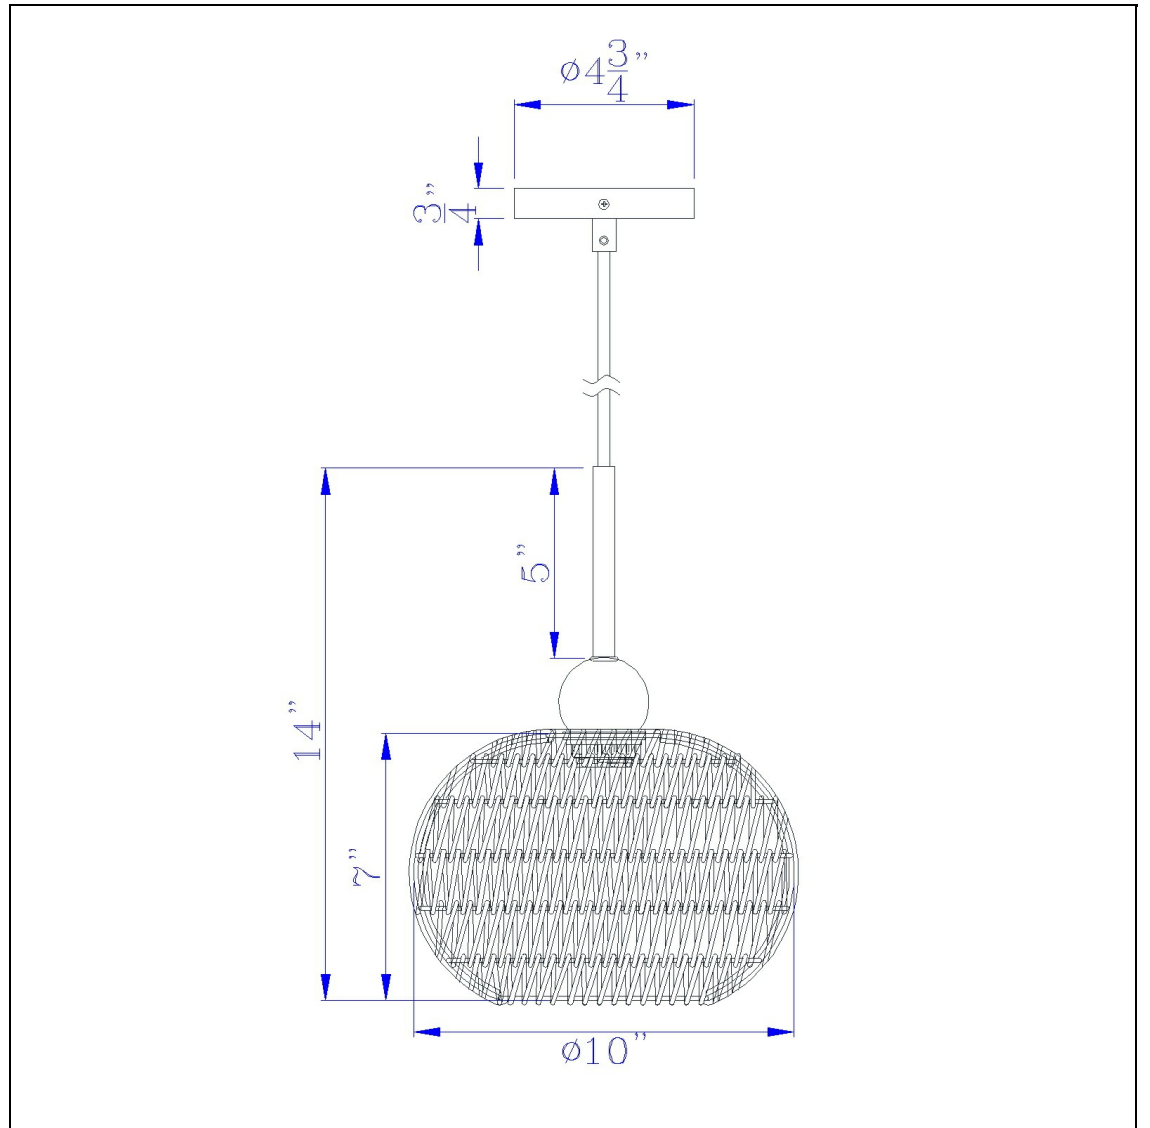

Product No. **FX-3783-1**

Description

60W Medan roped pendant fixture
Durable Metal and Rope Construction
Canopy Included
Six Foot Cord
Woven Rope Shade
Ships in One Carton
Cord can be adjusted to desired length
Refresh your space with this single light rope shade canopy. It features a woven brown rope shade wi

Technical Specifications

UPC	020193067284	Shade Top2	18.00
Wattage	60W	Shade Bottom1	10.00
Switch Type	X	Shade Bottom2	18.00
Bulb Base	E26	Shade Side	7.00
Number of Lights	1	Carton 1 Dimensions	12.80 x 12.30 x 12.30
Color	Burlap	Carton 2 Dimensions	0.00 x 0.00 x 12.30
		Package Dimensions	L: 12.30 W: 12.30 H: 12.80