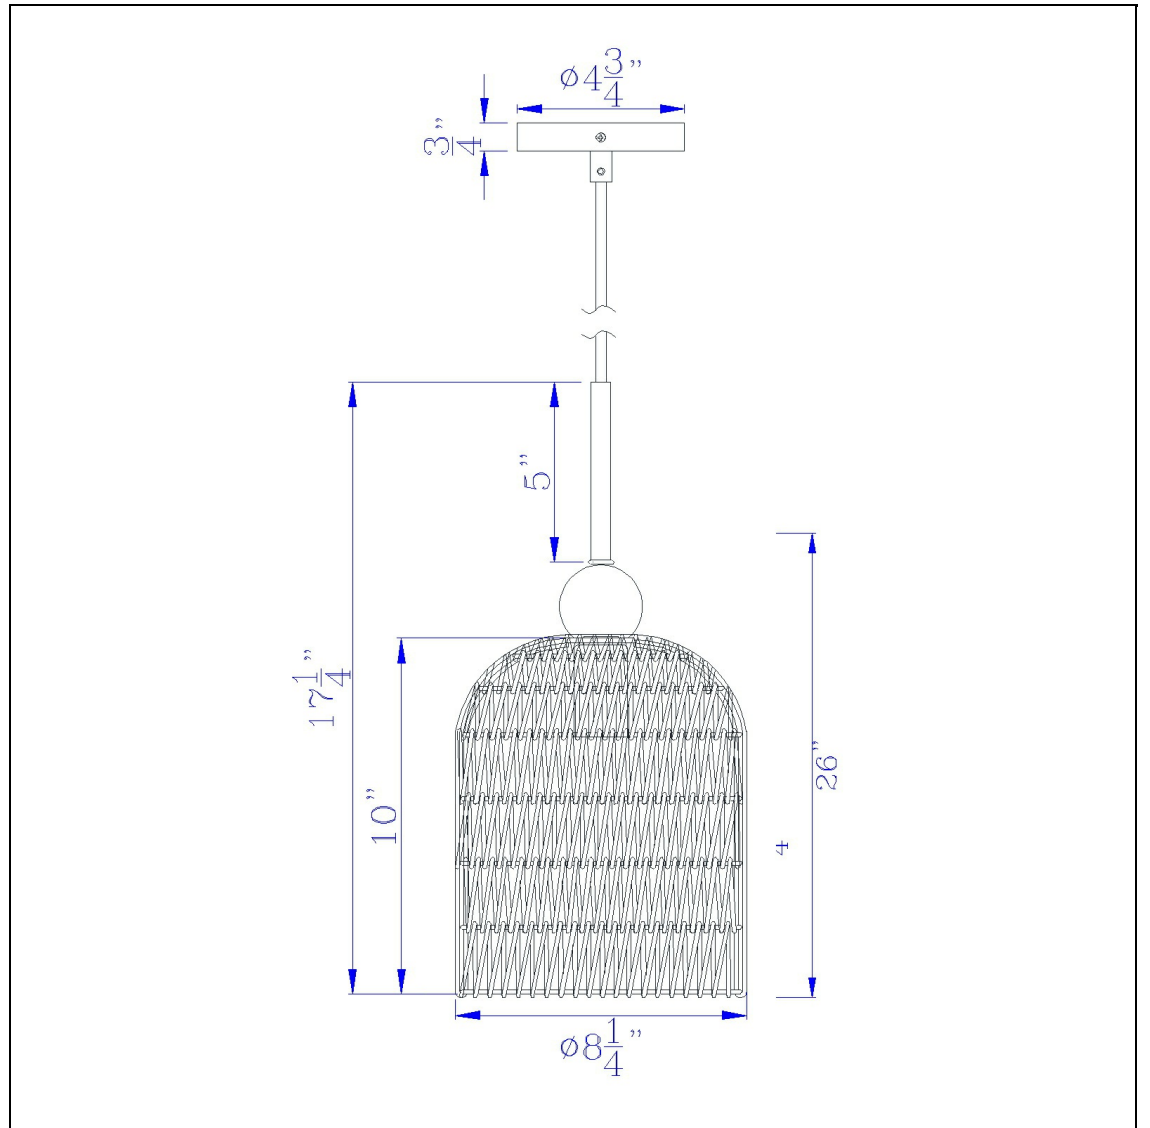

Product No. **FX-3784-1**

Description

60W Depok roped pendant fixture
Durable Metal and Rope Construction
Canopy Included
Six Foot Cord
Woven Rope Shade
Ships in One Carton
Cord can be adjusted to desired length
Refresh your space with this single light rope shade canopy. It features a woven brown rope shade wi

Technical Specifications

UPC	020193067284	Shade Bottom1	8.25
Wattage	60W	Shade Side	10.00
Switch Type	X	Carton 1 Dimensions	12.50 x 11.00 x 11.00
Bulb Base	E26	Carton 2 Dimensions	0.00 x 0.00 x 11.00
Number of Lights	1	Package Dimensions	L: 11.00 W: 11.00 H: 12.50
Color	Burlap		